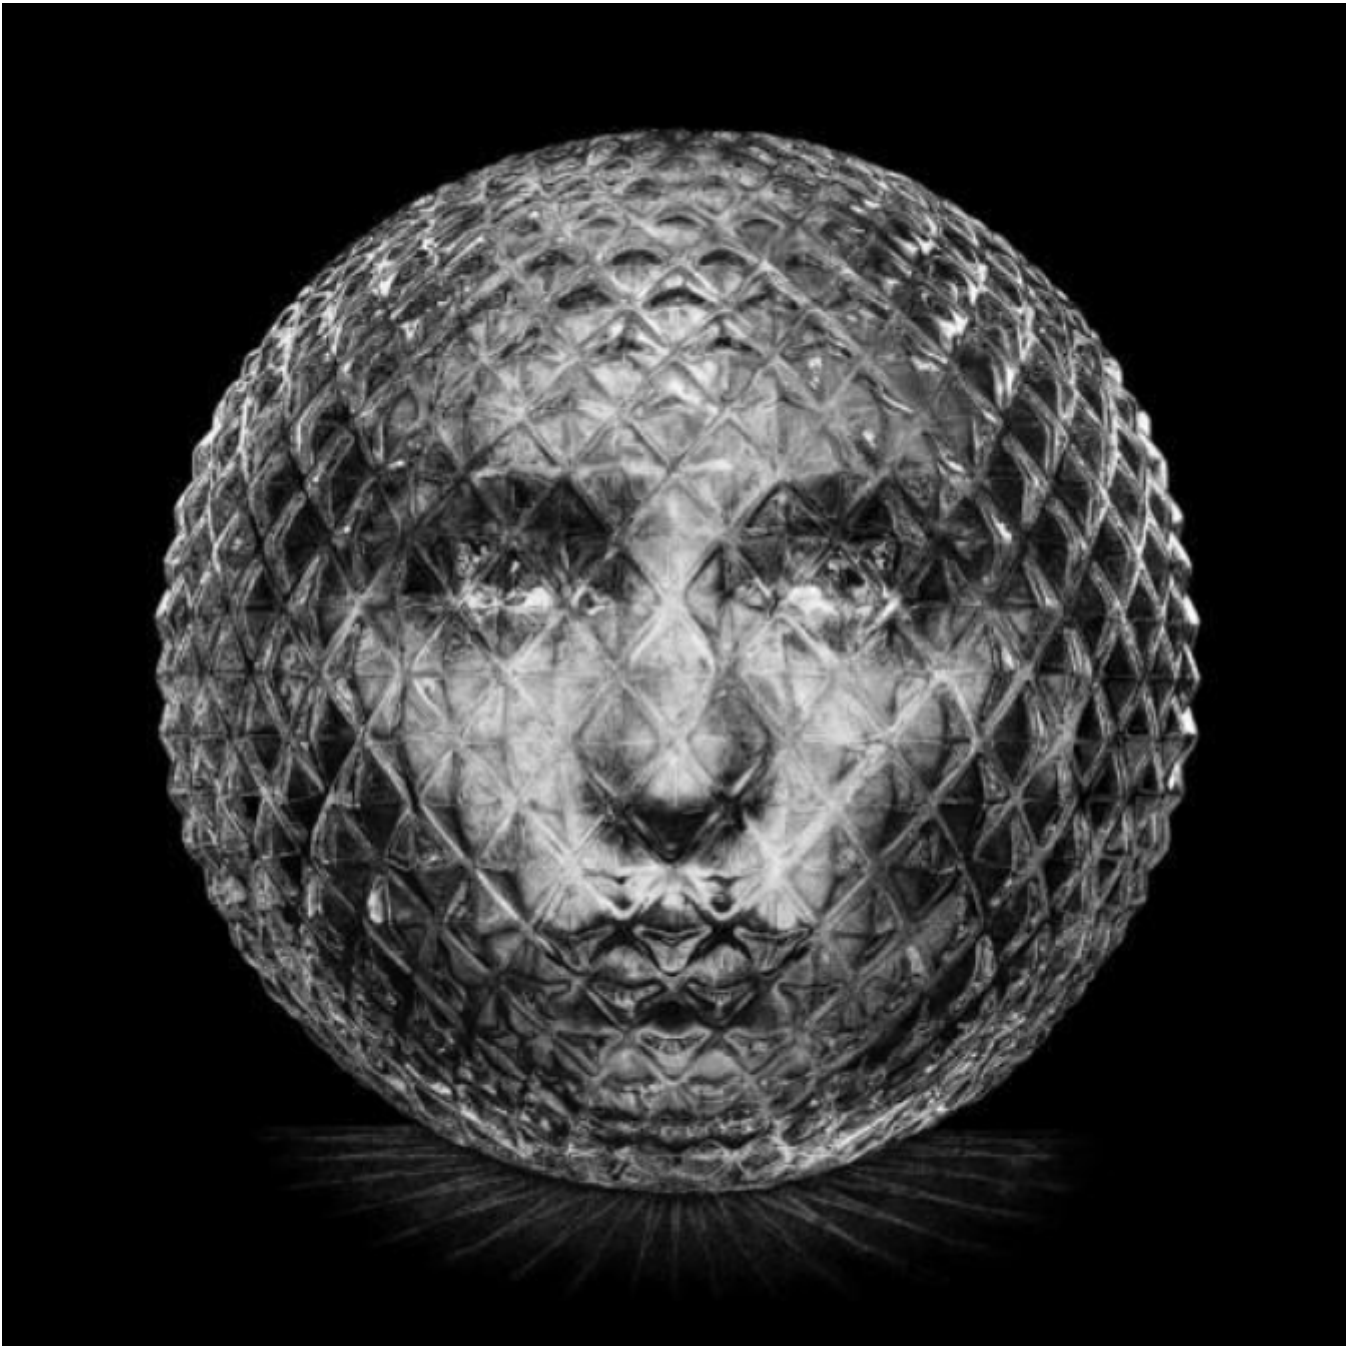

Liminality Original - Framed
CJP

£9,350

REF: 3451

Height: 91.5 cm (36")

Width: 91.5 cm (36")

Description

Conservation Framed with AR70 Glass.

Original.

Liminality: occupying a position at, or on both sides of, a boundary or threshold.

"States of being, perception of reality and alternate dimensions, viewed through the ripples of our space-time continuum."

Ink Pen and Charcoal on 660gsm 100% unbleached cotton with deckled edge. Float mounted in black frame.

Signed by the Artist.