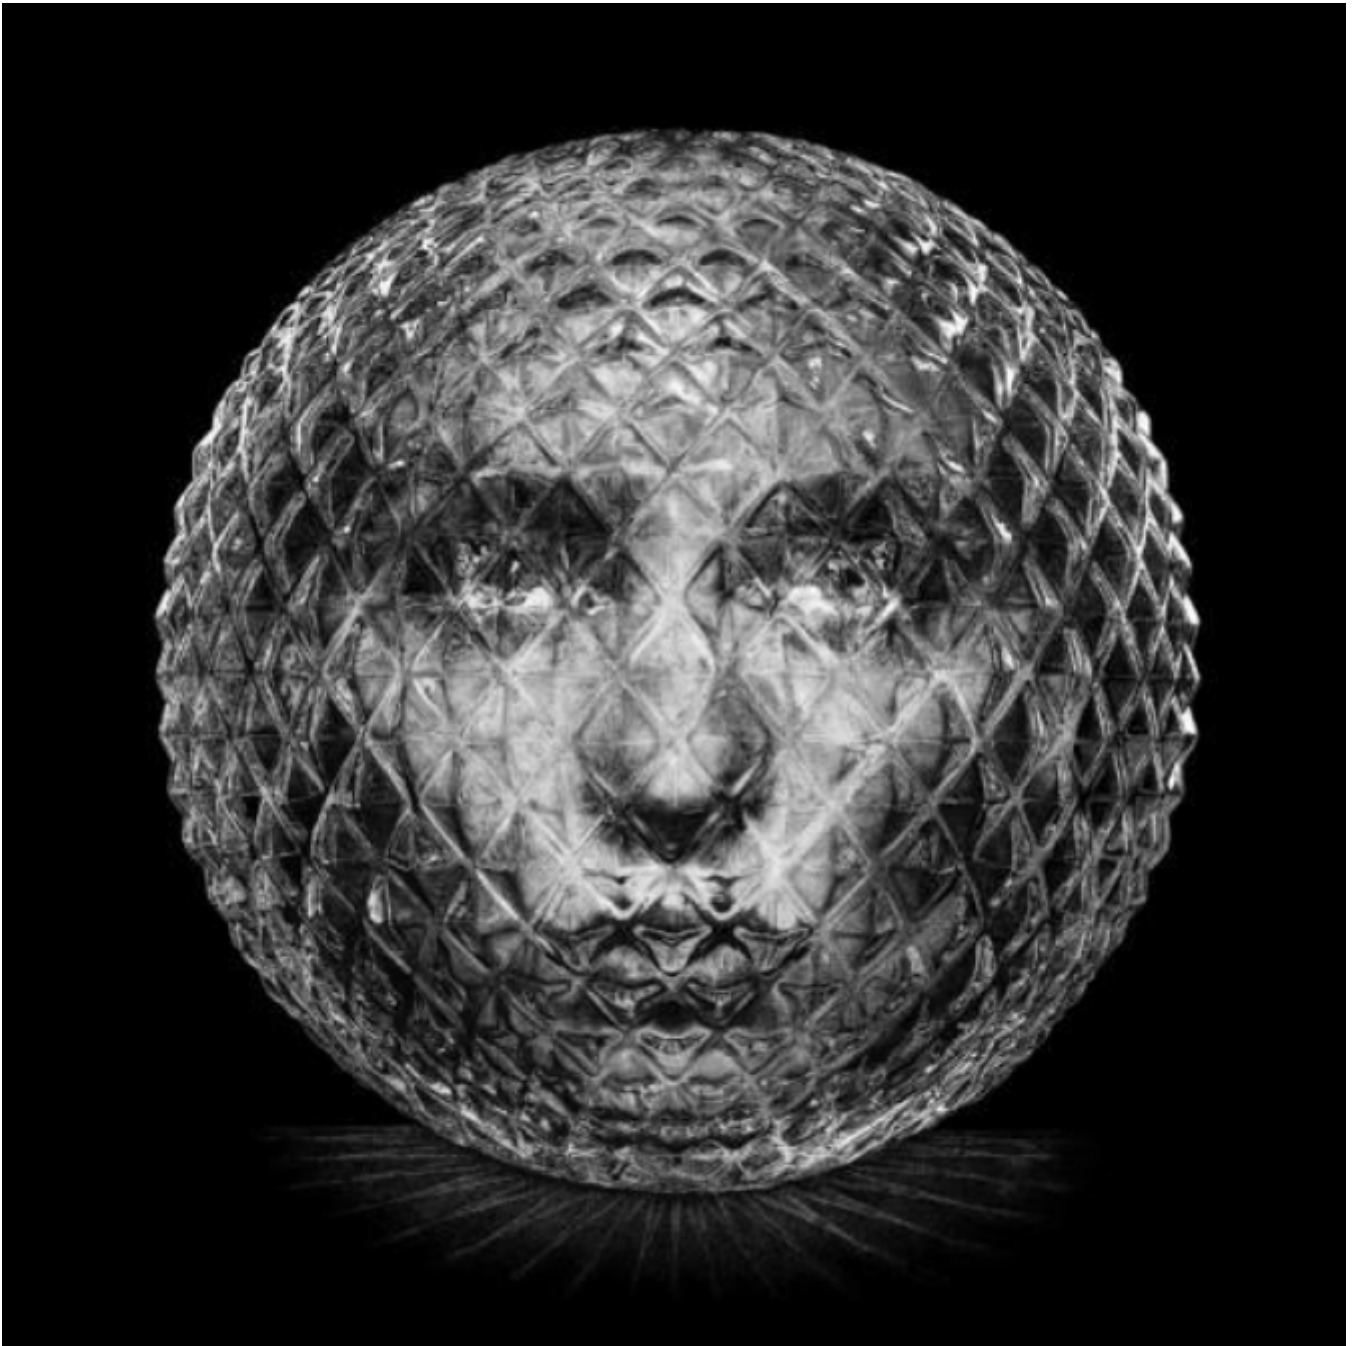

Liminality Original - Framed
CJP

£9,350

REF: 3451

Height: 91.5 cm (36")

Width: 91.5 cm (36")

Description

Conservation Framed with AR70 Glass.

Original.

Liminality: occupying a position at, or on both sides of, a boundary or threshold.

"States of being, perception of reality and alternate dimensions, viewed through the ripples of our space-time continuum."

Ink Pen and Charcoal on 660gsm 100% unbleached cotton with deckled edge. Float mounted in black frame.

Signed by the Artist.