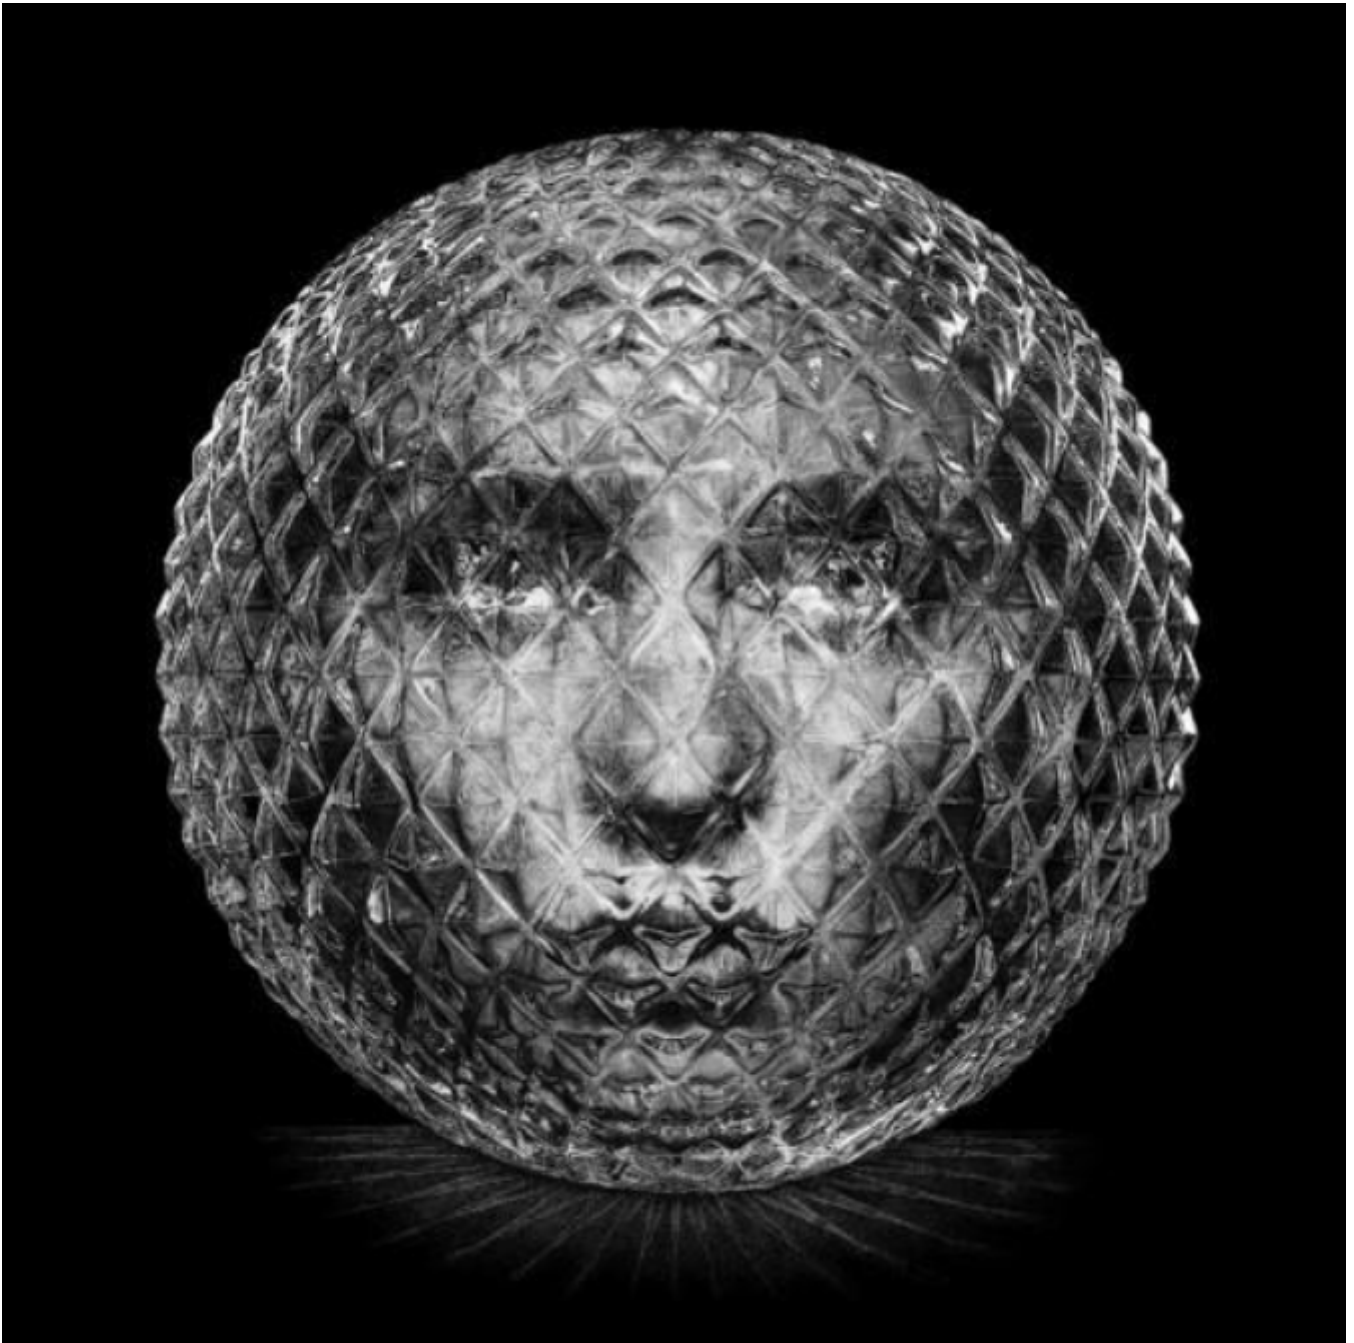

Liminality Original - Framed  
CJP

£8,995

REF: 3451

Height: 91.5 cm (36")

Width: 91.5 cm (36")

## Description

Conservation Framed with AR70 Glass.

Original.

Liminality: occupying a position at, or on both sides of, a boundary or threshold.

"States of being, perception of reality and alternate dimensions, viewed through the ripples of our space-time continuum."

Ink Pen and Charcoal on 660gsm 100% unbleached cotton with deckled edge. Float mounted in black frame.

Signed by the Artist.