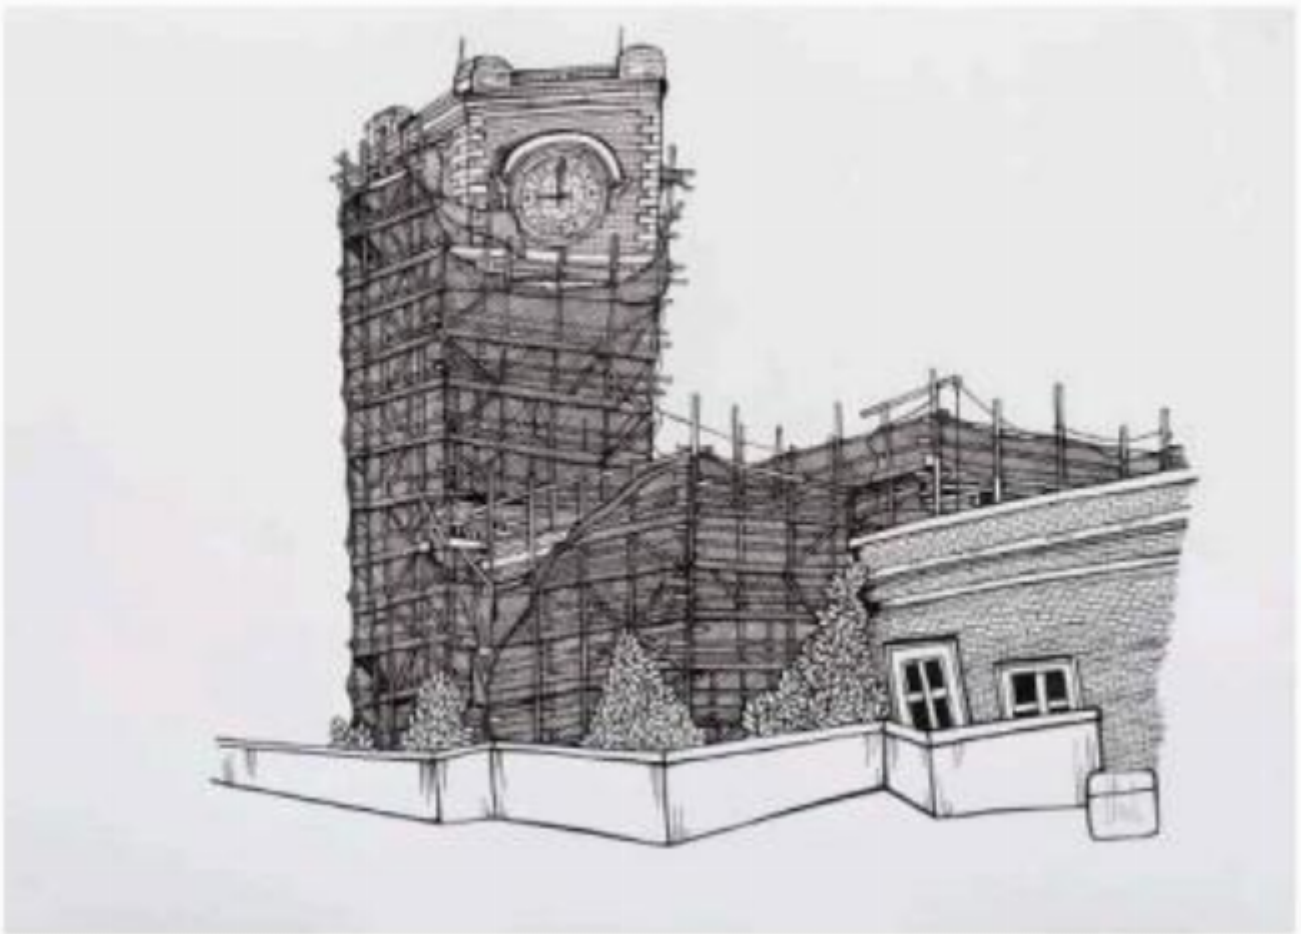

Terry's Clock Tower (Original Sketch) - Framed

Jo Peel

£950

REF: 1341

Height: 50 cm (19.7")

Width: 70 cm (27.6")

Description

Original Pen and Ink Drawing.

Terry's Clock Tower, York. This carefully renovated building and clock tower is what remains of the old Terry's factory in York. The clock tower itself has become a memorial for that time.

'Own Art' Option Available - Contact the gallery for further information.