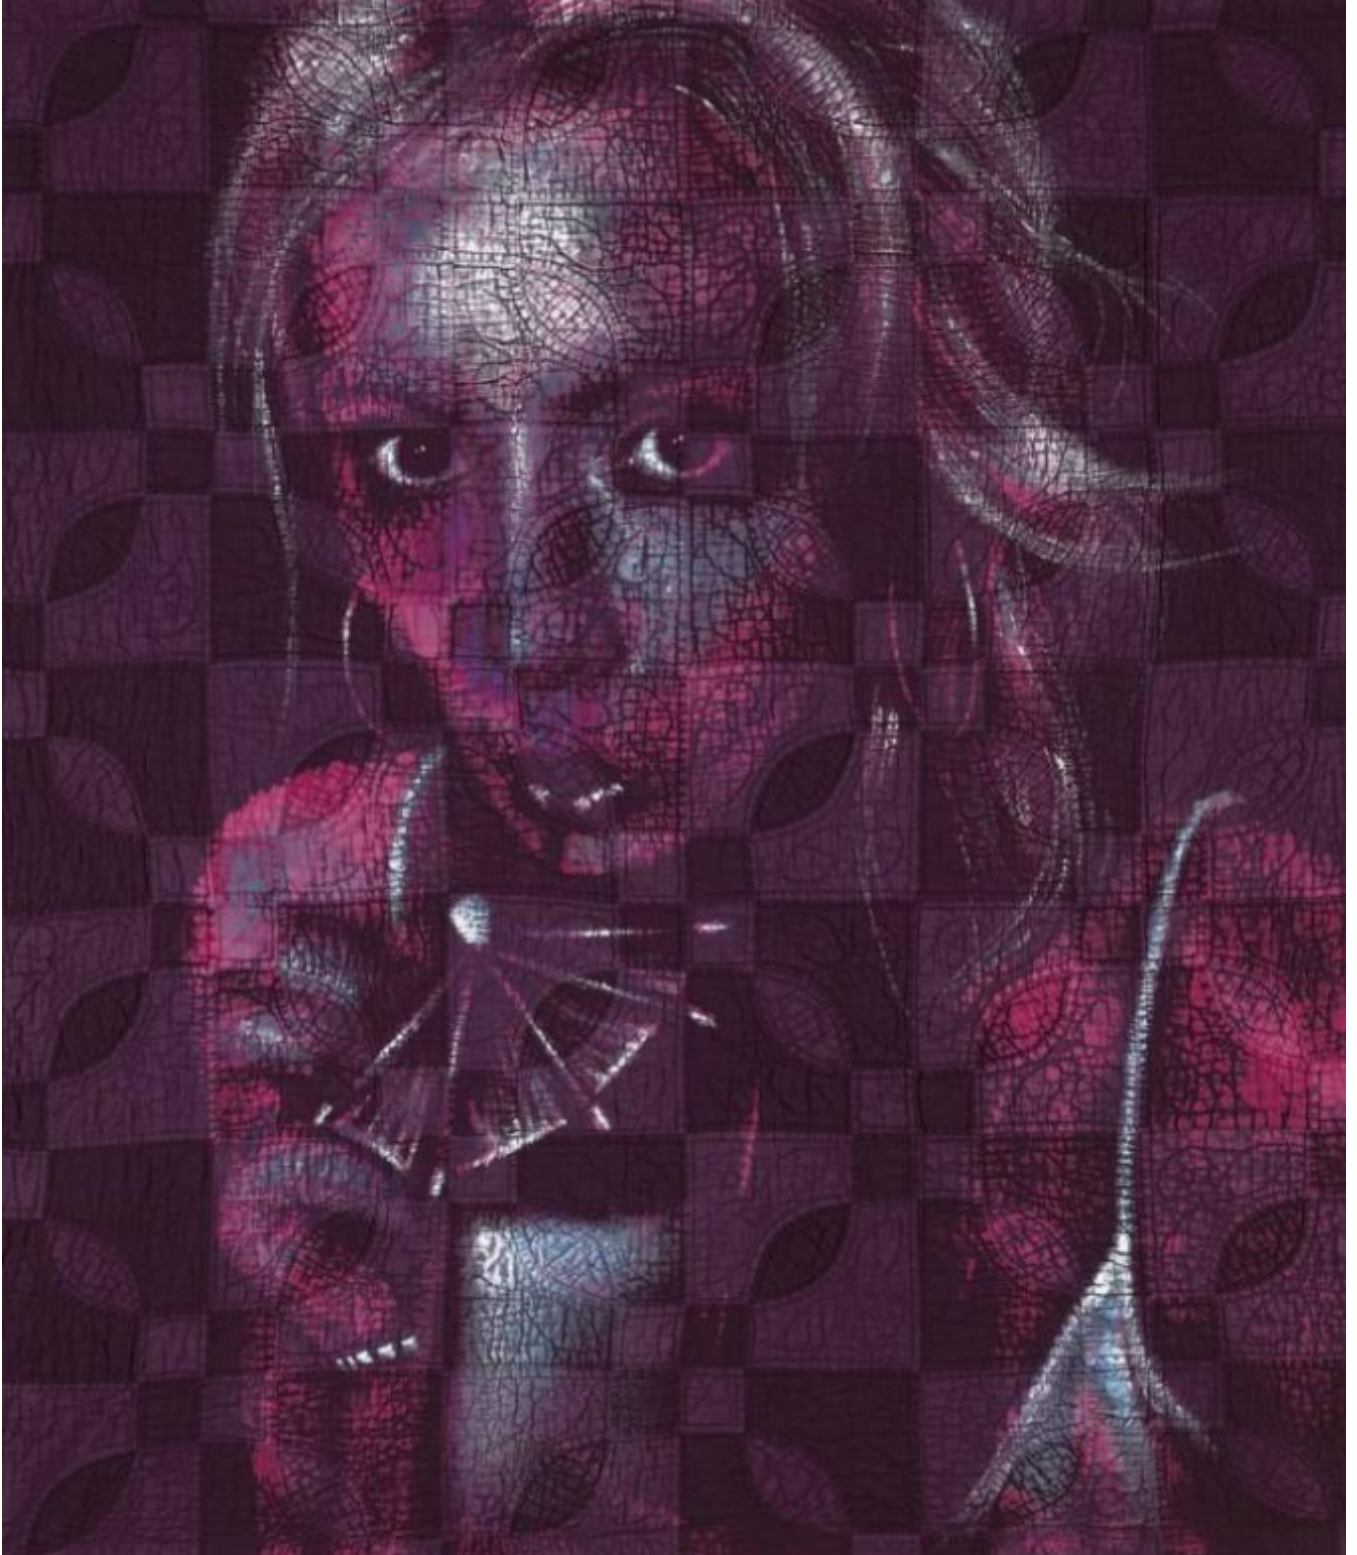

Cocktail - Framed

Pam Glew

£2,700

REF: 2539

Height: 118.5 cm (46.7")

Width: 103.5 cm (40.7")

Description

Black frame, white behind flag and white fillet, standard glass.

Dye, bleach, Ink on vintage handmade 'Battenberg' quilt

Model/ muse- Emily Bunclark

'Own Art' Option Available - Contact the gallery for further information.