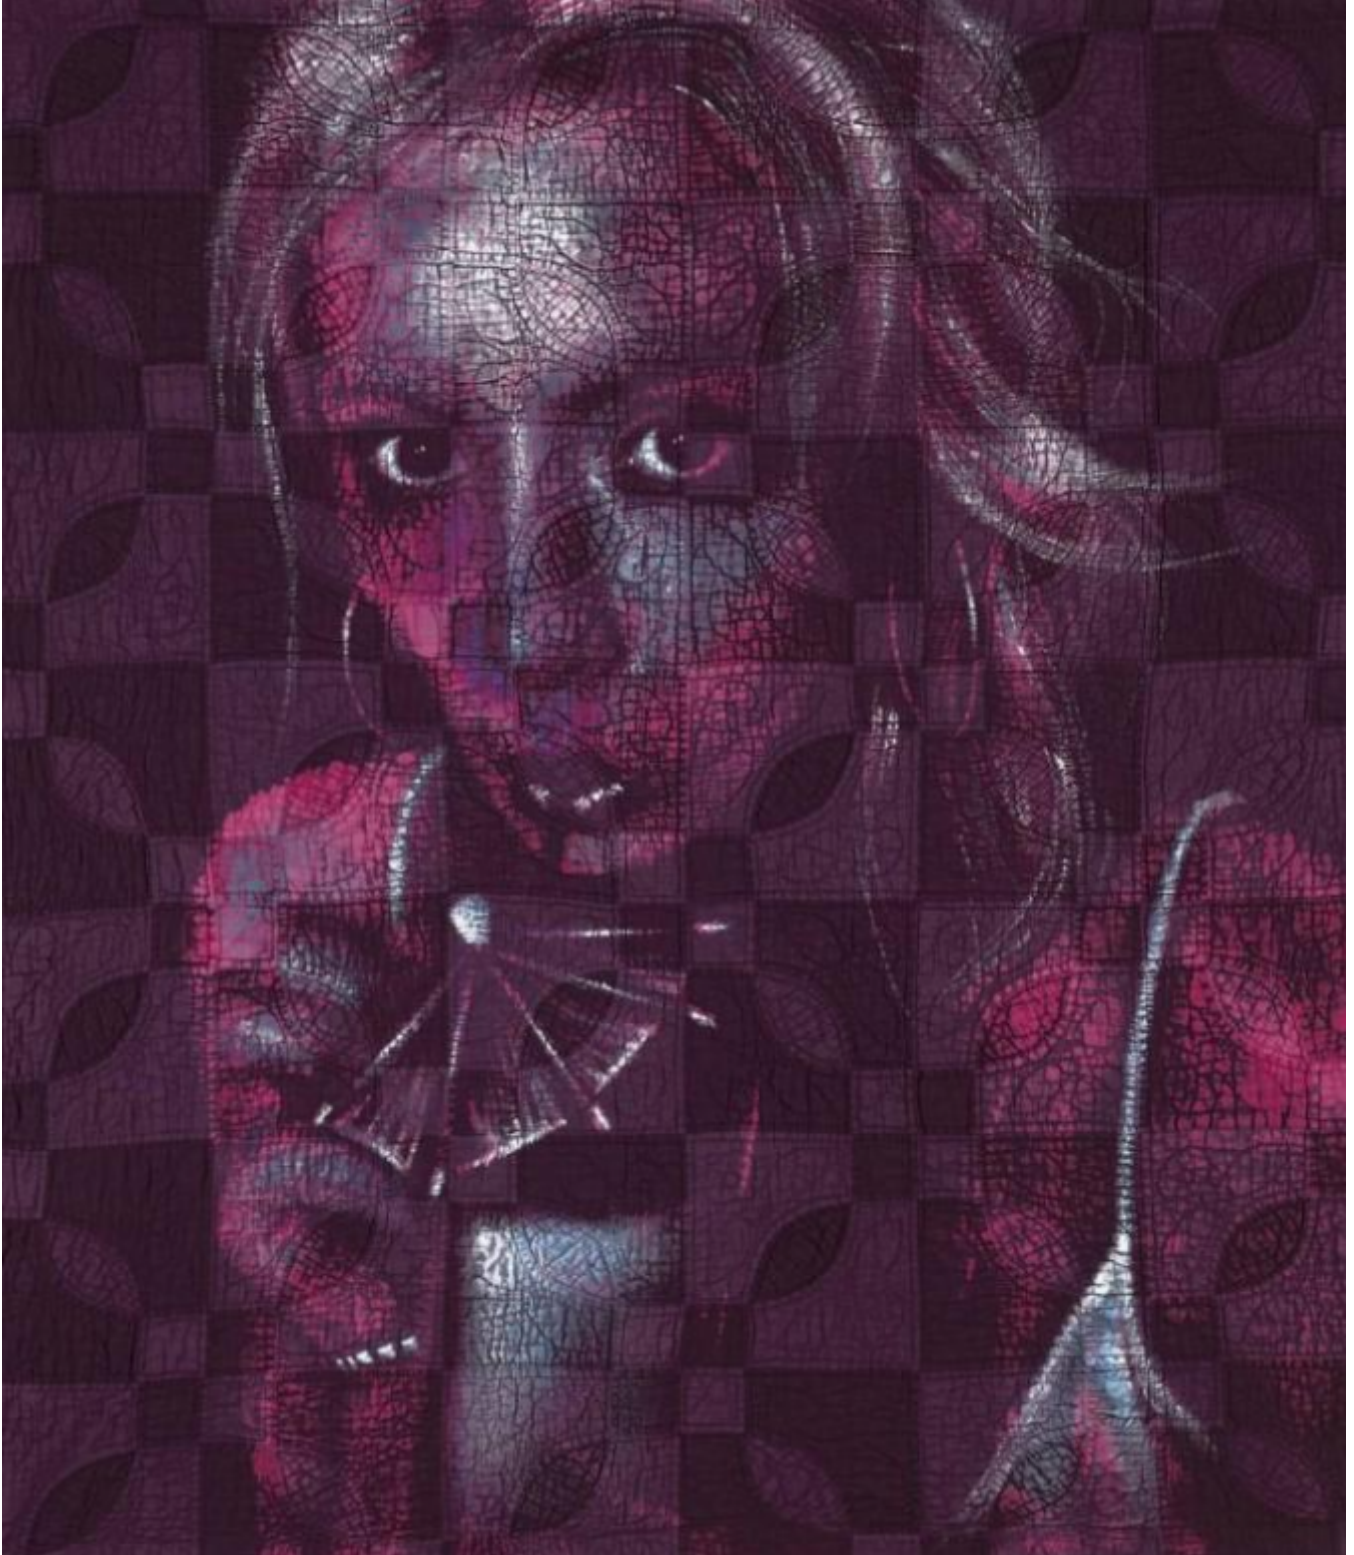

Cocktail - Framed

Pam Glew

£2,700

REF: 2539

Height: 118.5 cm (46.7")

Width: 103.5 cm (40.7")

Description

Black frame, white behind flag and white fillet, standard glass.

Dye, bleach, Ink on vintage handmade 'Battenberg' quilt

Model/ muse- Emily Bunclark

'Own Art' Option Available - Contact the gallery for further information.