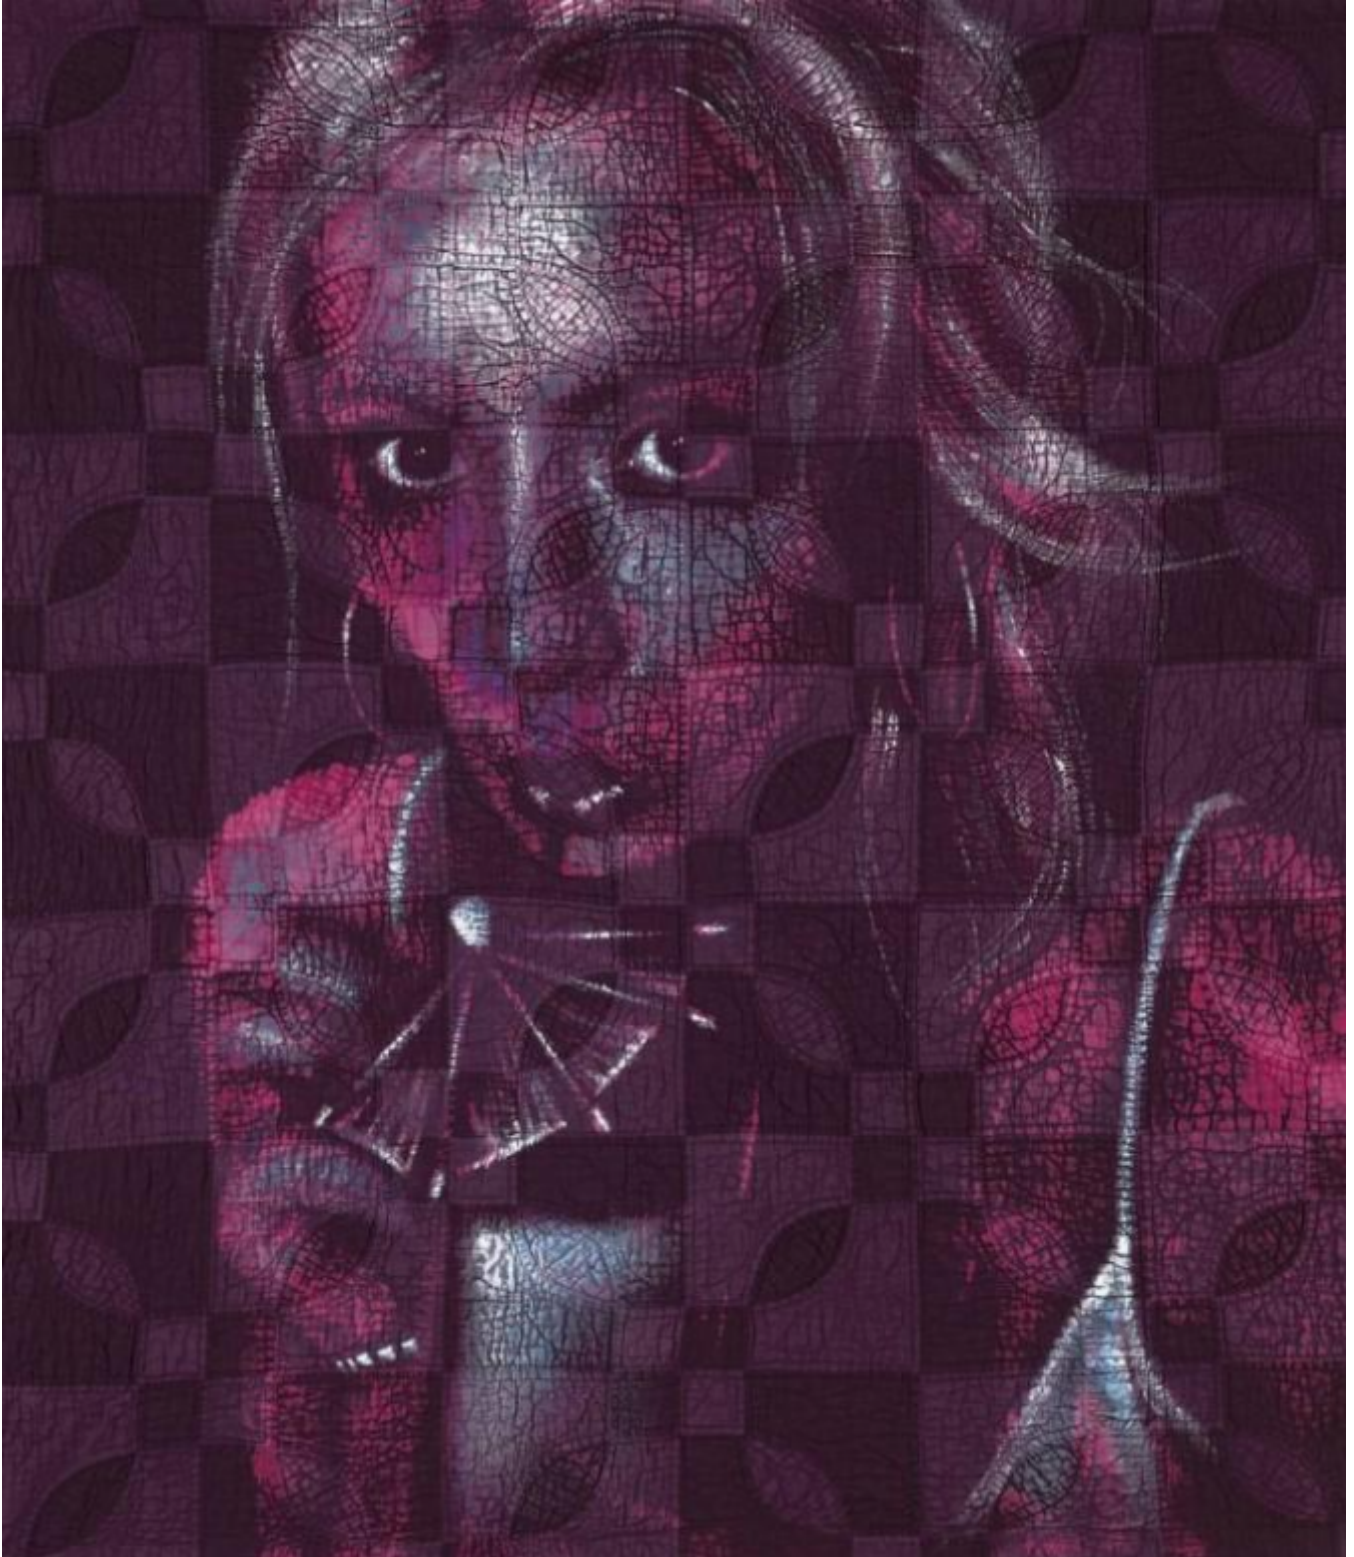

Cocktail - Framed

Pam Glew

£2,700

REF: 2539

Height: 118.5 cm (46.7")

Width: 103.5 cm (40.7")

## Description

Black frame, white behind flag and white fillet, standard glass.

Dye, bleach, Ink on vintage handmade 'Battenberg' quilt

Model/ muse- Emily Bunclark

'Own Art' Option Available - Contact the gallery for further information.