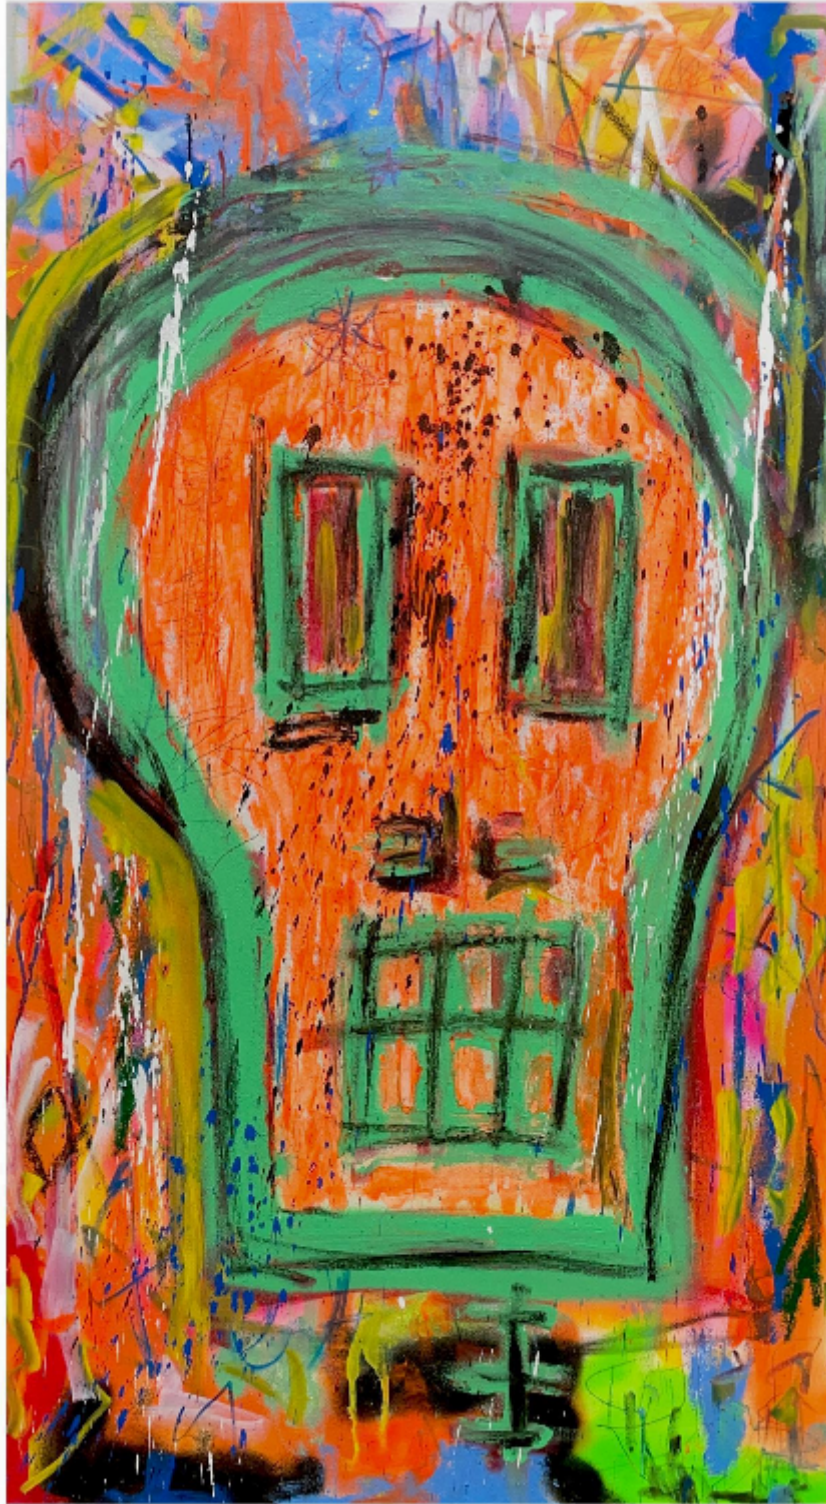

Enigma - Framed
Boxhead

£995

REF: 2211

Height: 94.5 cm (37.2")

Width: 54.5 cm (21.5")

Description

Tray Framed.

Acrylic, Spray Paint and Oil Paint on Canvas.

Inspired by the allusive speeches given by political leaders, Enigma is an expressionistic view of the riddles and the suggestions they spin that have little or no meaning. Leaving us with an empty shell of a head that feels lost, confused and surrounded by utter disarray.