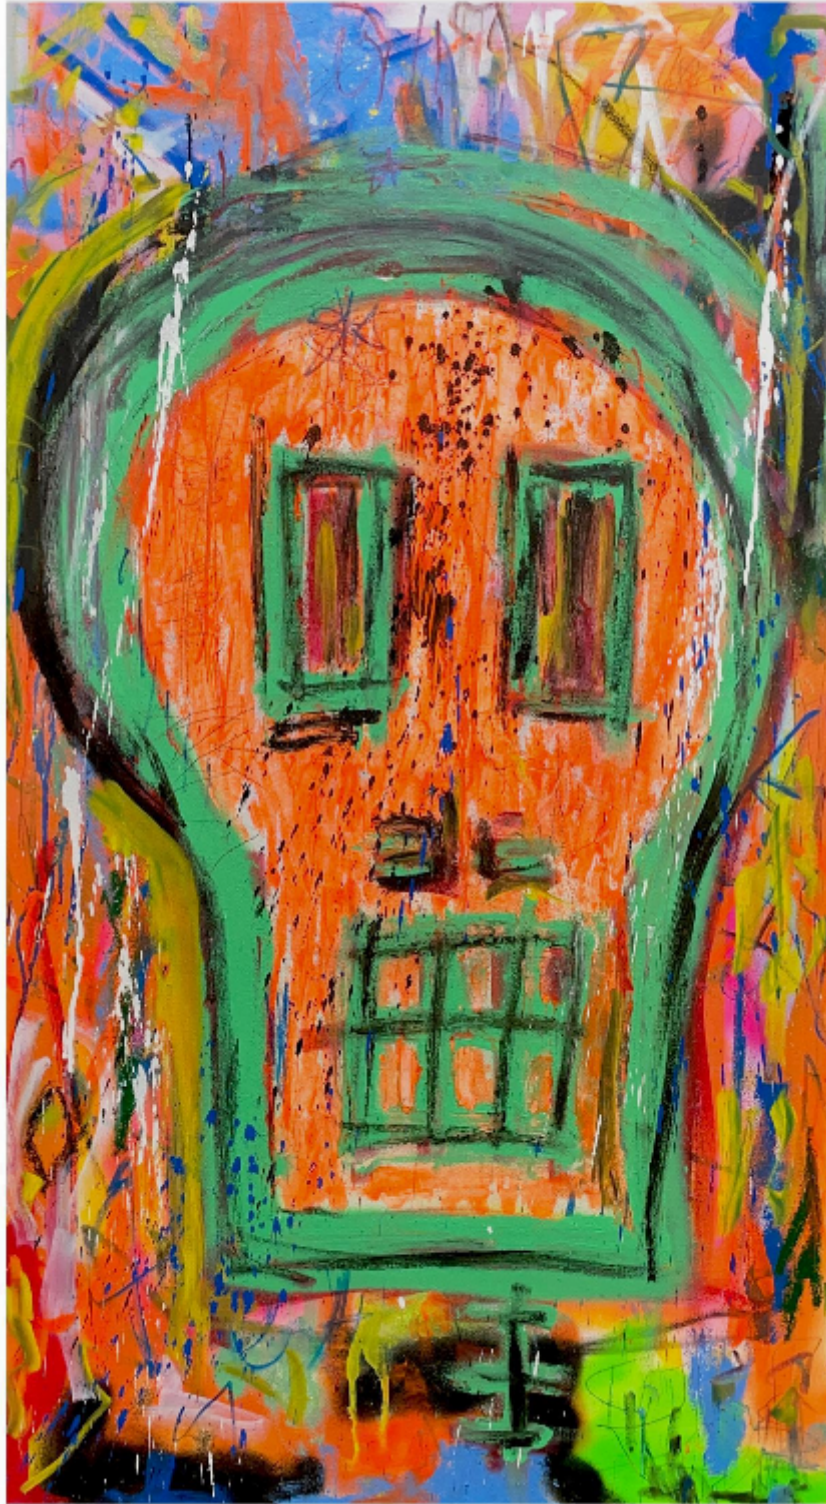

Enigma - Framed  
Boxhead

£995

REF: 2211

Height: 94.5 cm (37.2")

Width: 54.5 cm (21.5")

## Description

Tray Framed.

Acrylic, Spray Paint and Oil Paint on Canvas.

Inspired by the allusive speeches given by political leaders, Enigma is an expressionistic view of the riddles and the suggestions they spin that have little or no meaning. Leaving us with an empty shell of a head that feels lost, confused and surrounded by utter disarray.