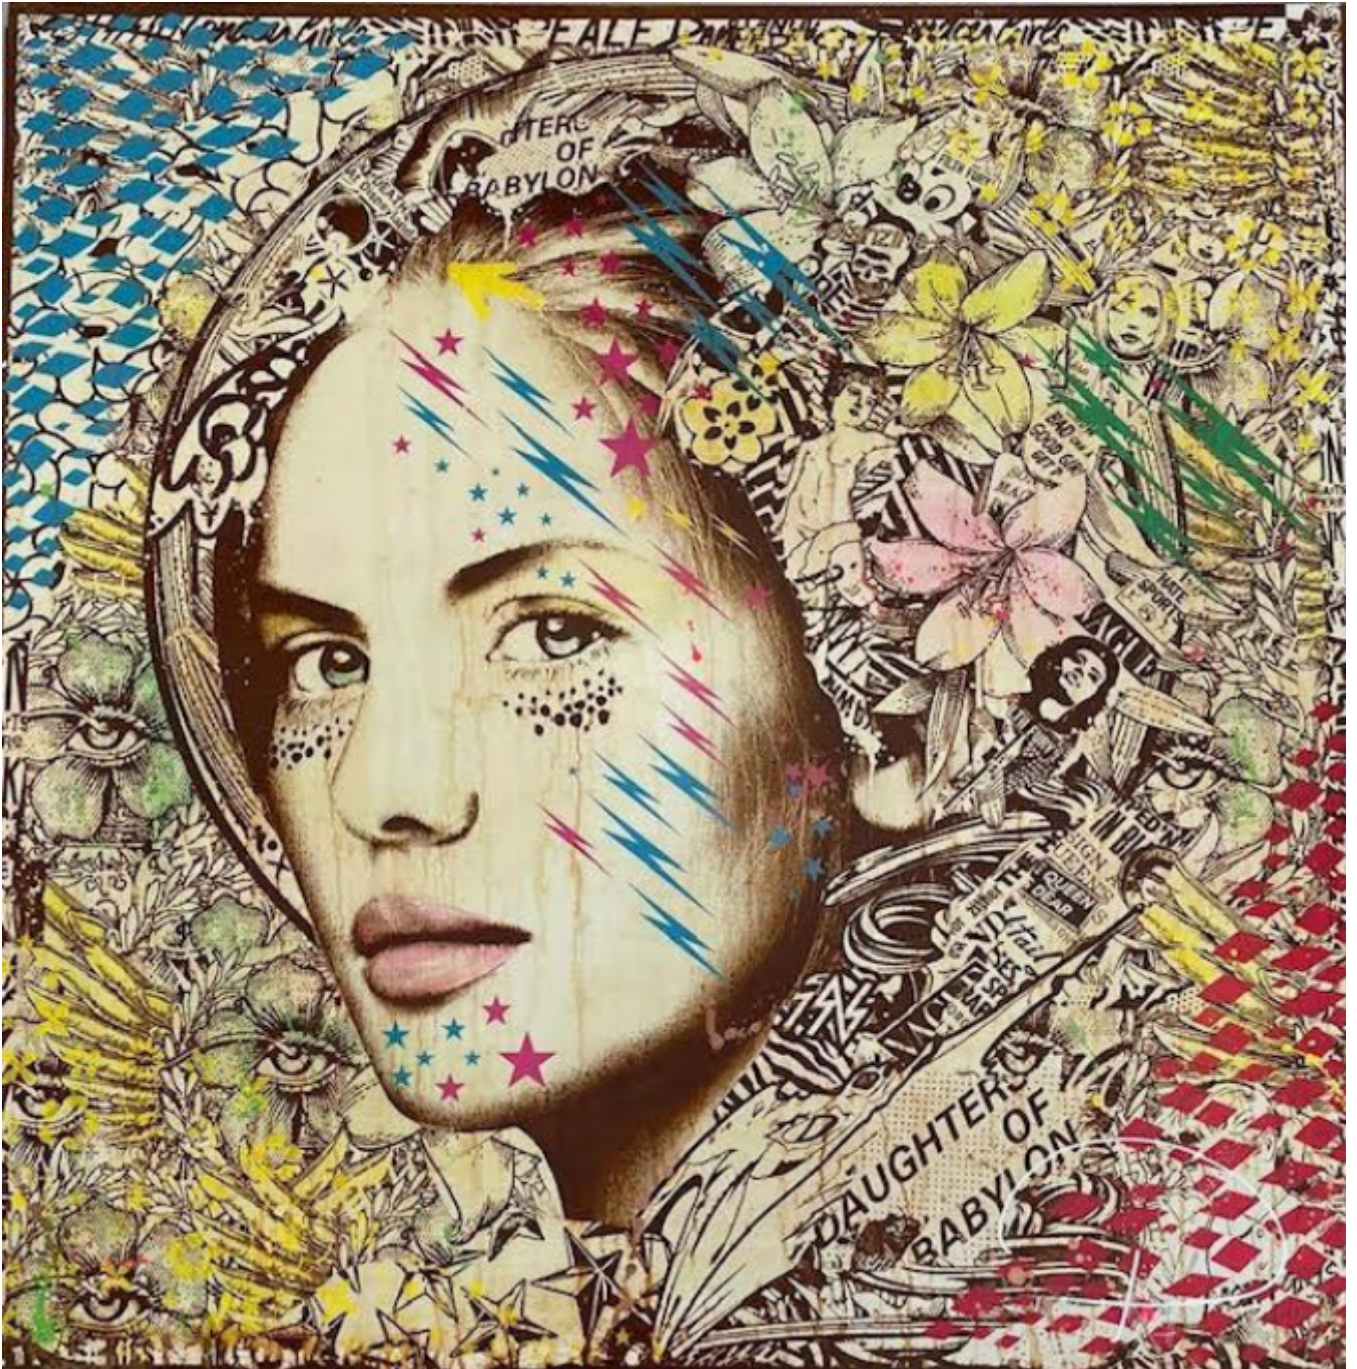

Follow Your Heart

Prefab77

£3,500

REF: 1929

Description

Original

Mixed Media-Acid Etching, Screen Printing, Spraypaint & Indian Inks on 0.9mm Rusted Steel Sealed with a Luxuriant Layer of Varnish.

Signed By the Artist.