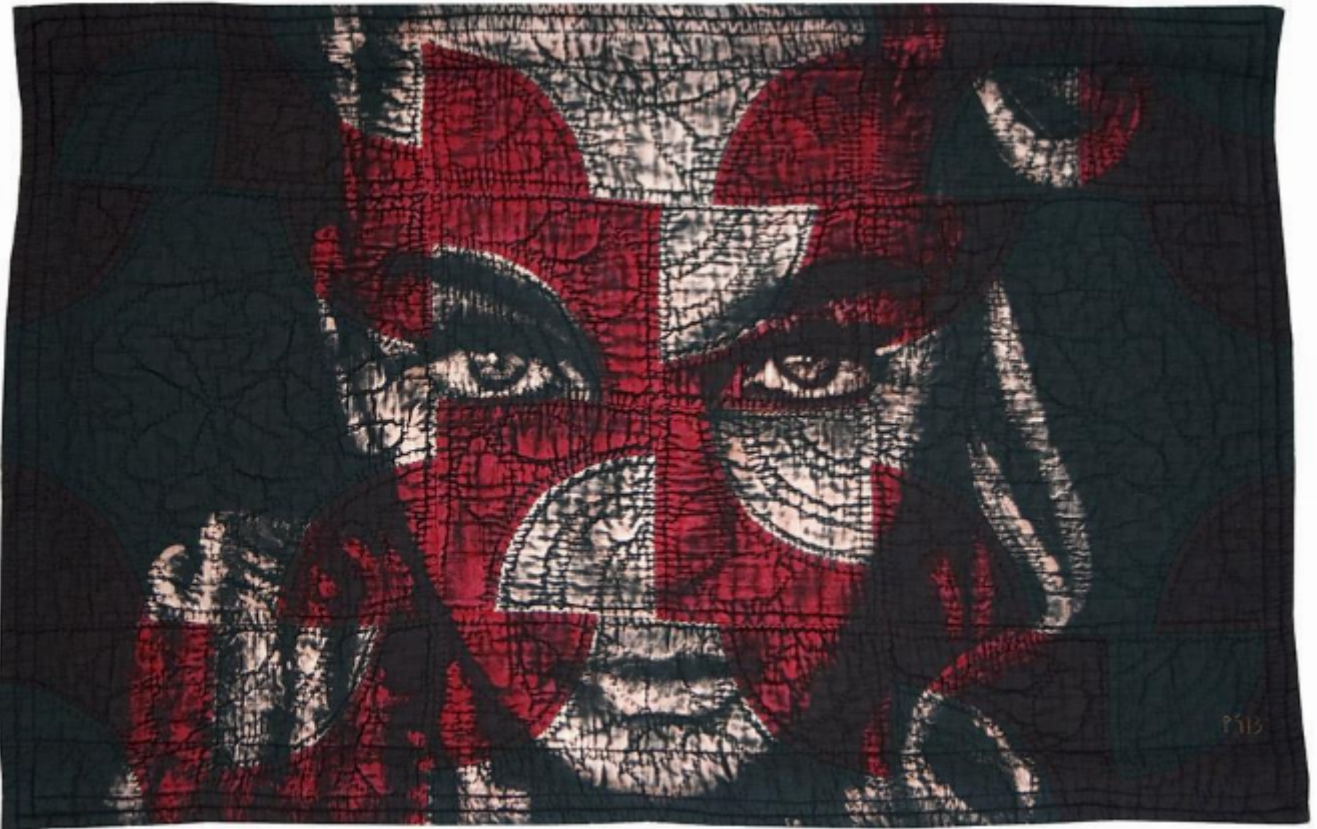

Helter Skelter - Framed

Pam Glew

£2,000

REF: 1158

Height: 54 cm (21.3")

Width: 76 cm (29.9")

Description

Box framed in black ash.

Bleaching technique, dye & ink on antique American quilt.

'Own Art' Option Available - Contact the gallery for further information.