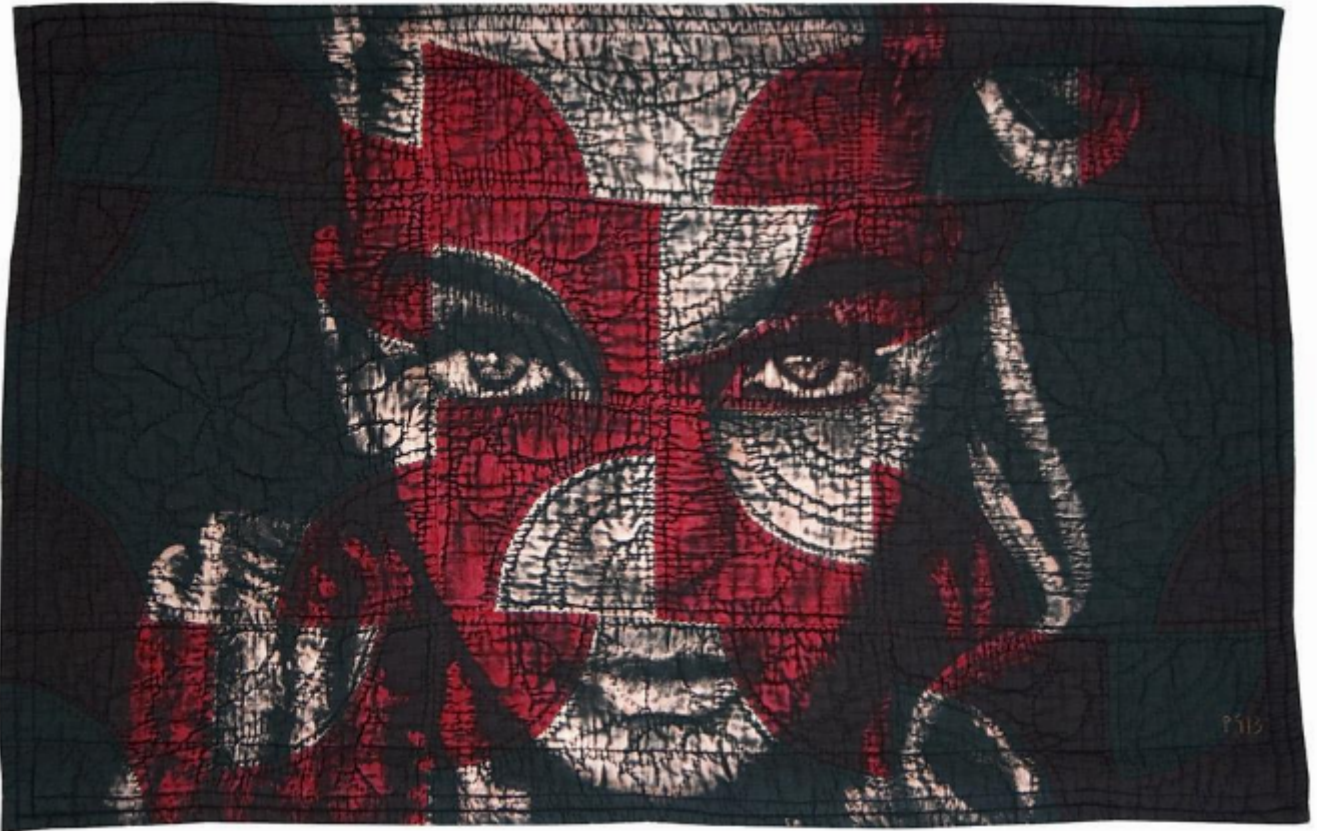

Helter Skelter - Framed

Pam Glew

£2,000

REF: 1158

Height: 54 cm (21.3")

Width: 76 cm (29.9")

Description

Box framed in black ash.

Bleaching technique, dye & ink on antique American quilt.

'Own Art' Option Available - Contact the gallery for further information.