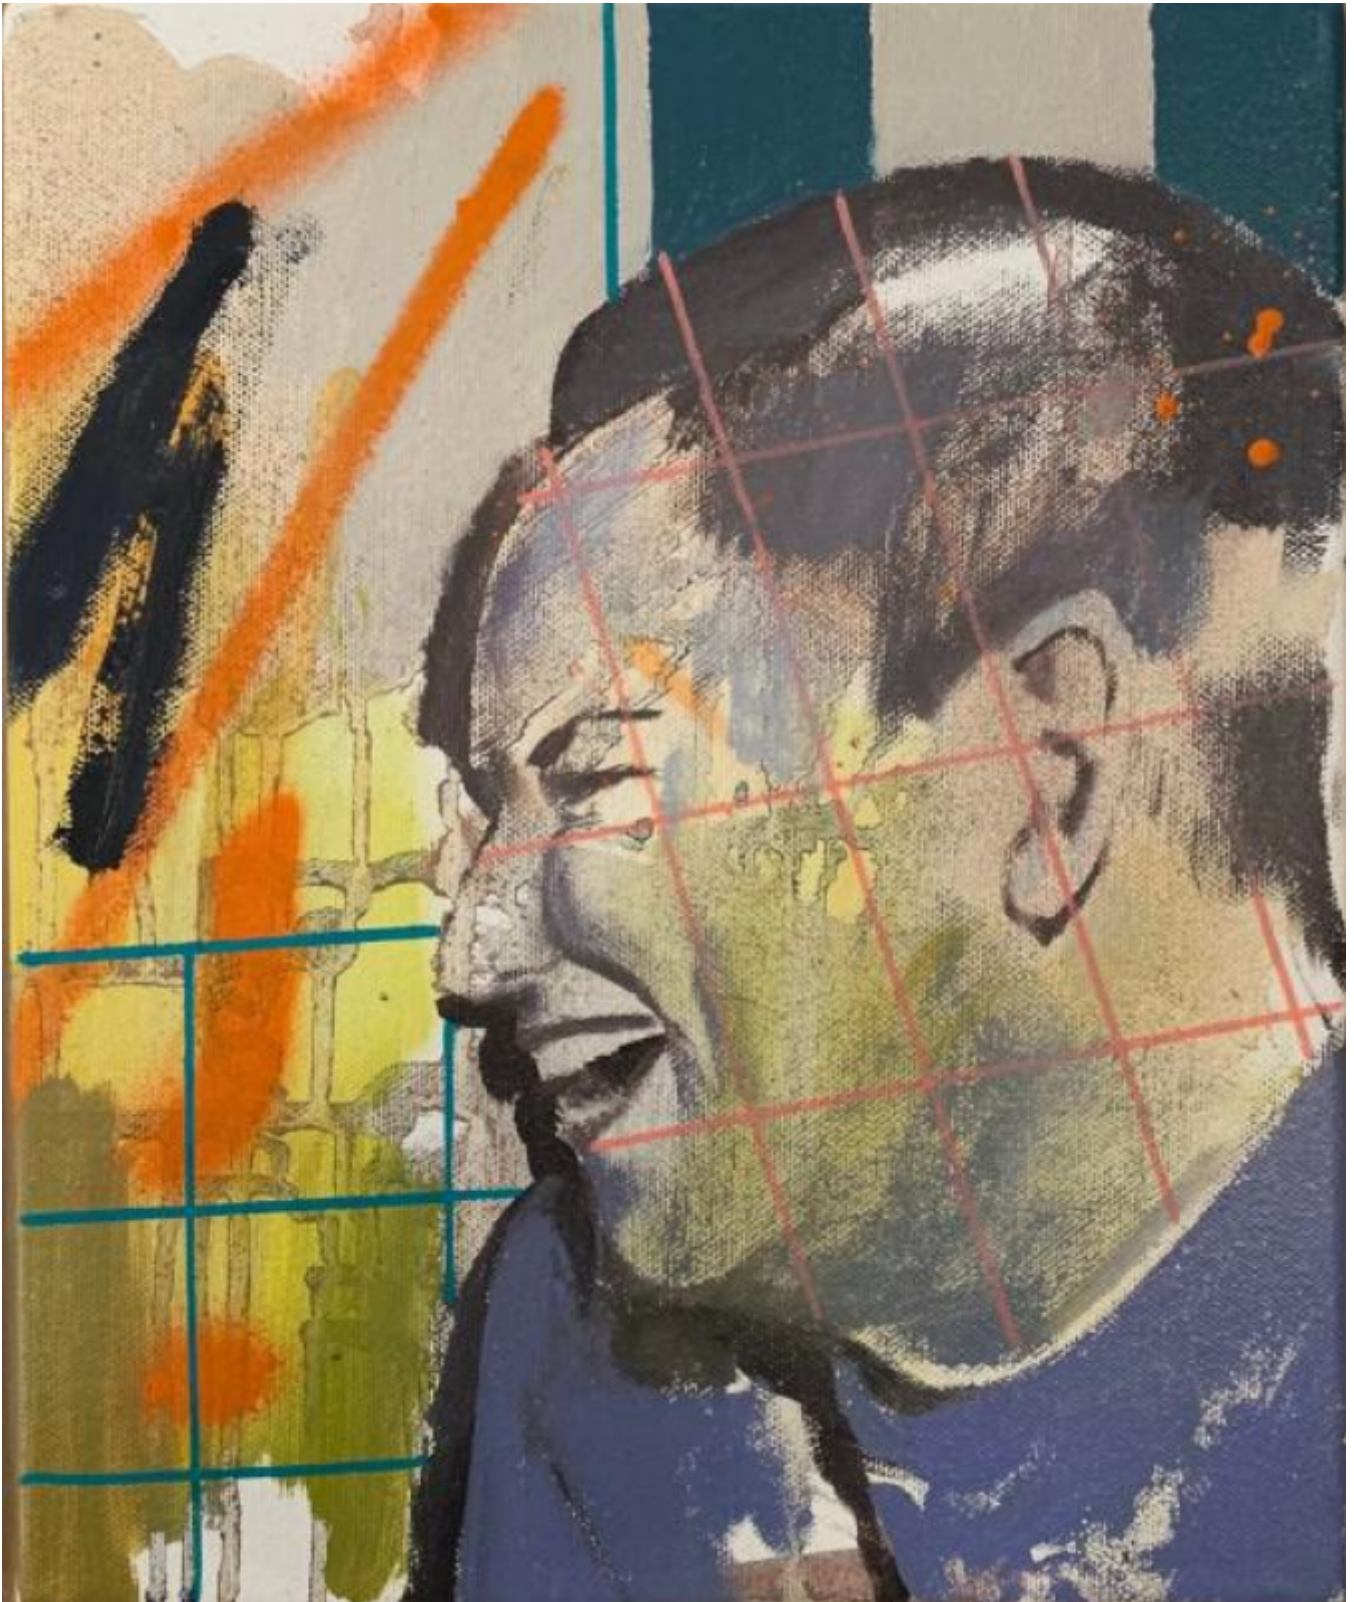

Off The Richter - Framed

Dan Cimmermann

£300

REF: 1225

Height: 34 cm (13.4")

Width: 29 cm (11.4")

Description

Oil, Inks and posca Paint Pens on canvas.

Framed in Limewashed Oak Tray Frame.

'Own Art' Option Available - Contact the gallery for further information.