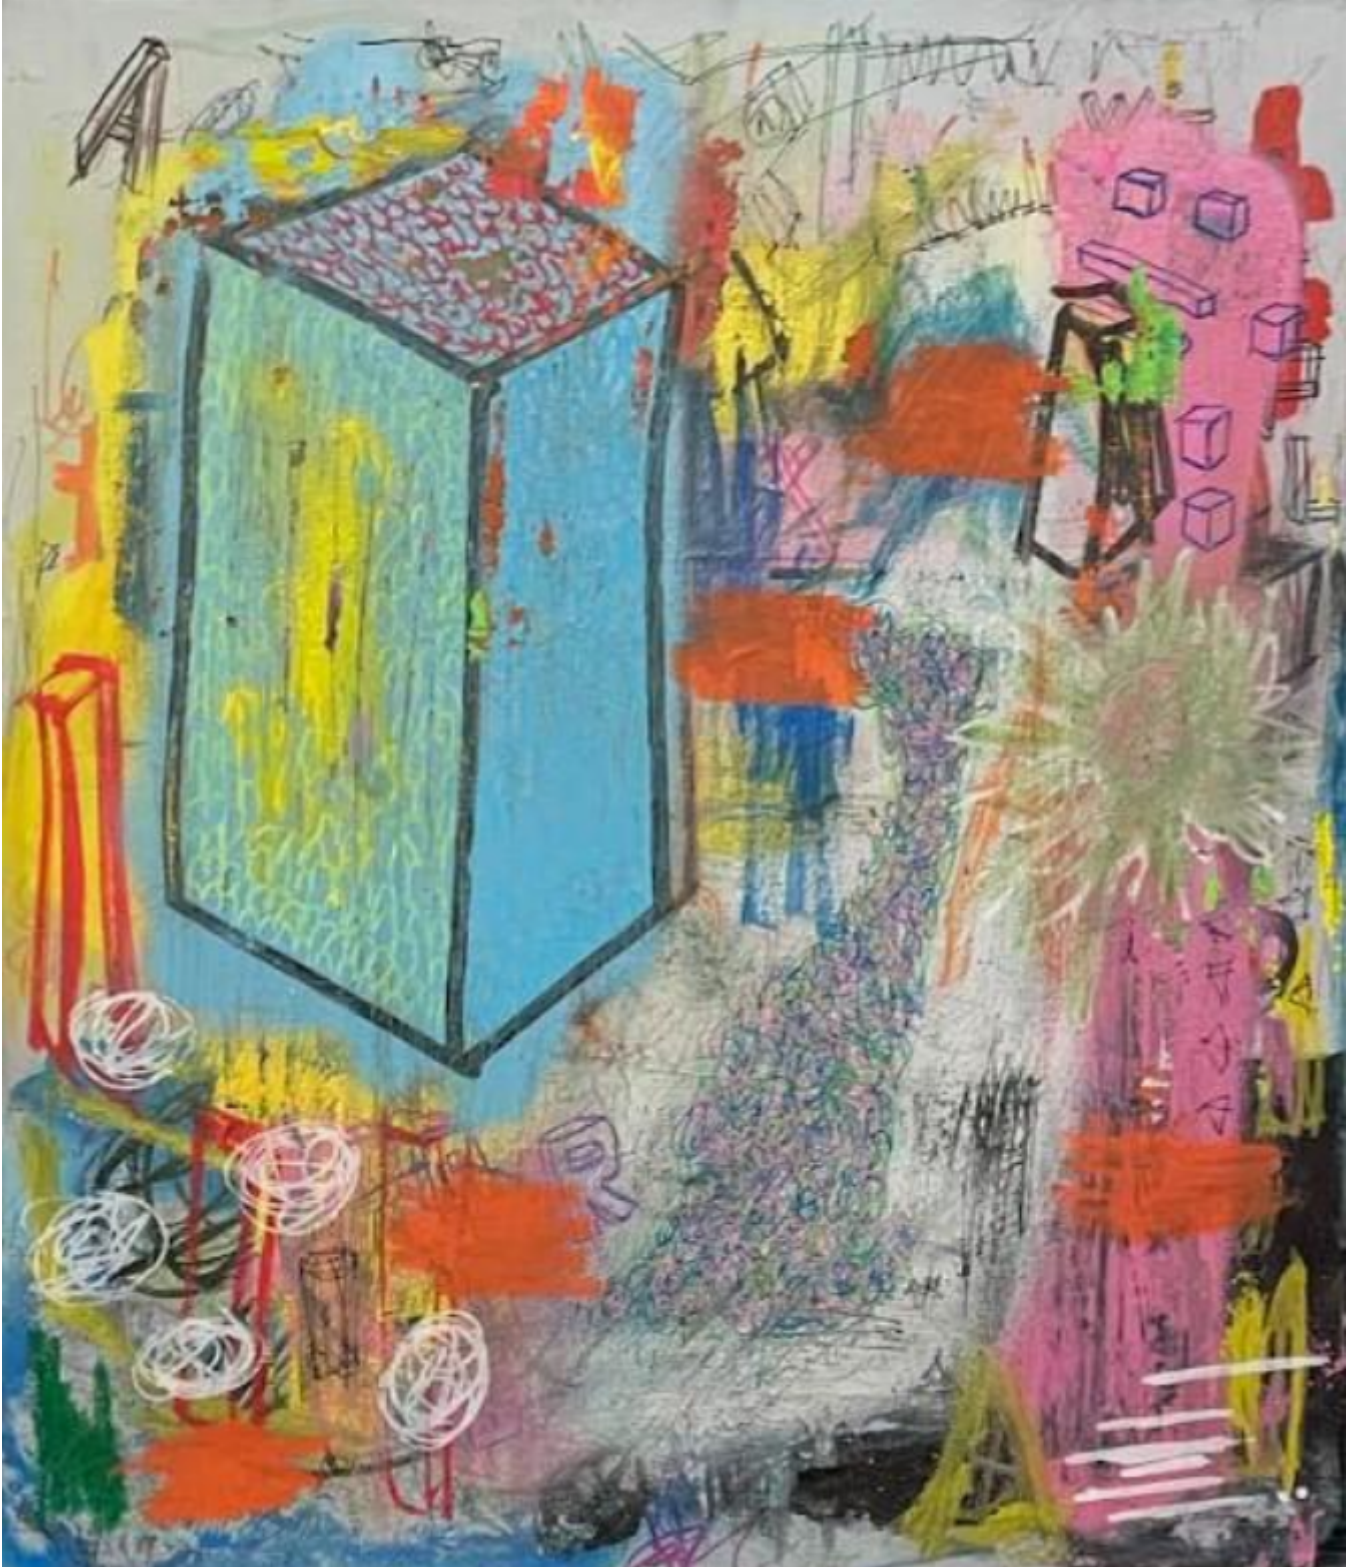

Potato
Boxxhead

£595

REF: 2558

Height: 55 cm (21.7")

Width: 45 cm (17.7")

Description

Acrylic, Spray Paint and Oil Paint on Canvas.

'Own Art' Option Available - Contact the gallery for further information.