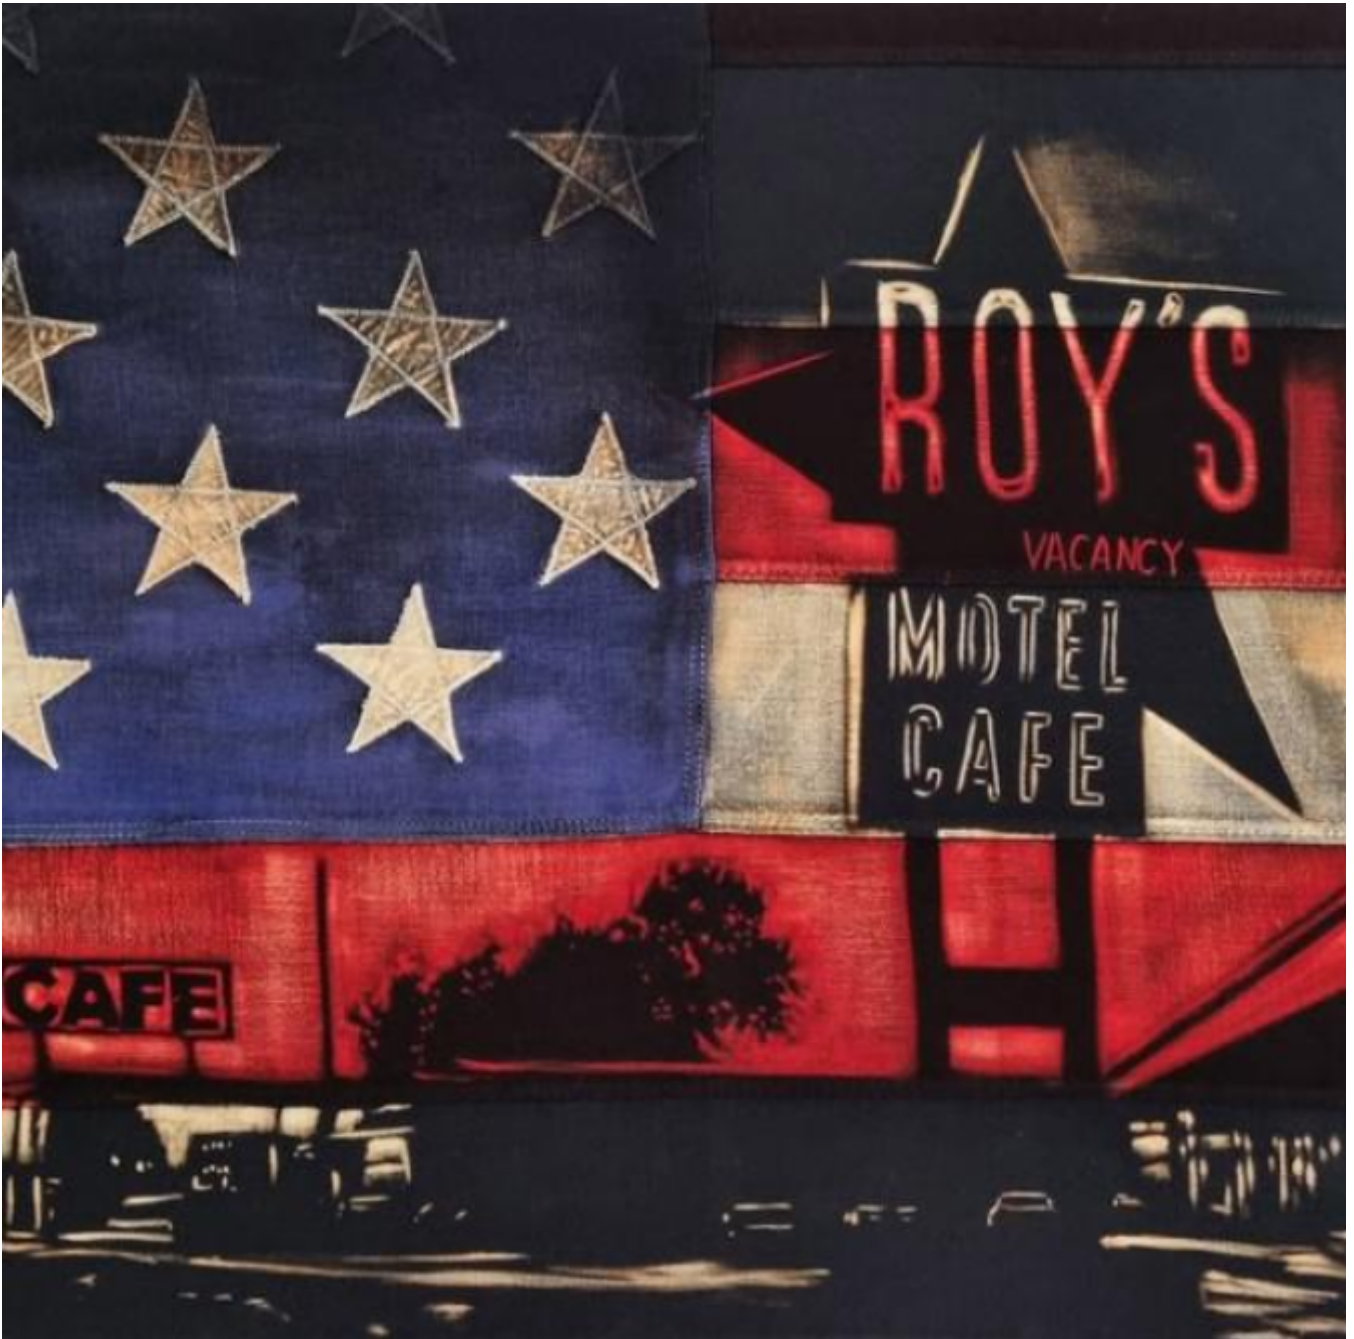

Roys - Framed

Pam Glew

£1,900

REF: 2541

Height: 79.5 cm (31.3")

Width: 65 cm (25.6")

Description

Tray Framed in Black.

Dye and bleaching technique on vintage American flag.

'Own Art' Option Available - Contact the gallery for further information.