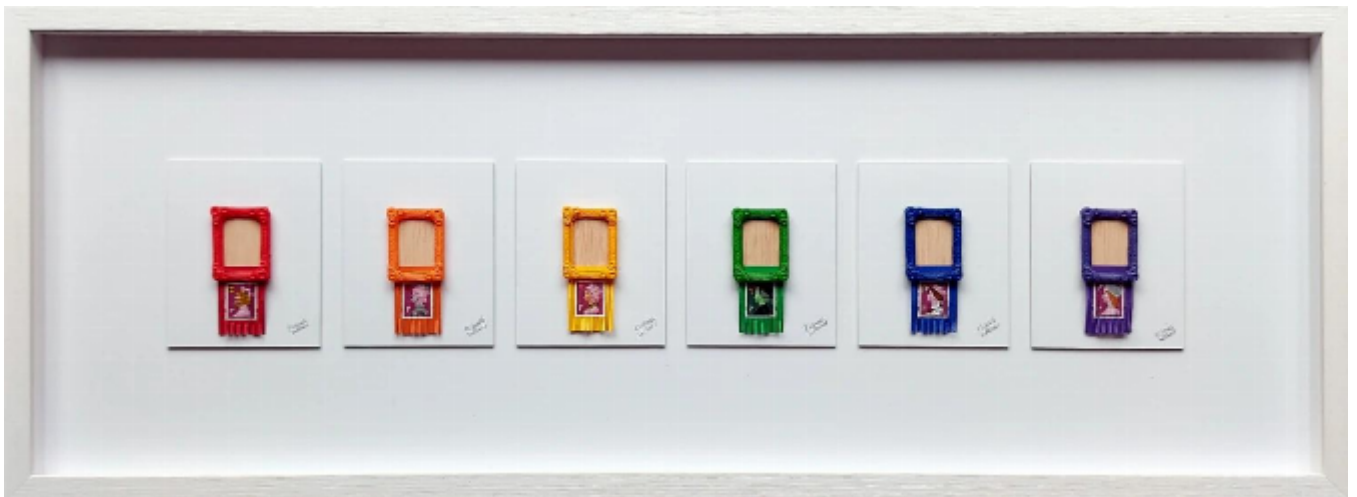

A Bunch of Queens- The Pride and Fall of Disco Stampy - Framed
Richard Hoffman

£2,395

REF: 2914

Height: 30 cm (11.8")

Width: 87 cm (34.3")

Description

Original Series.

White Gallery wood frame with museum glass.

Hand painted with acrylics and inks onto a genuine stamp.

Signed by the Artist.

'Own Art' Option Available - Contact the gallery for further information.