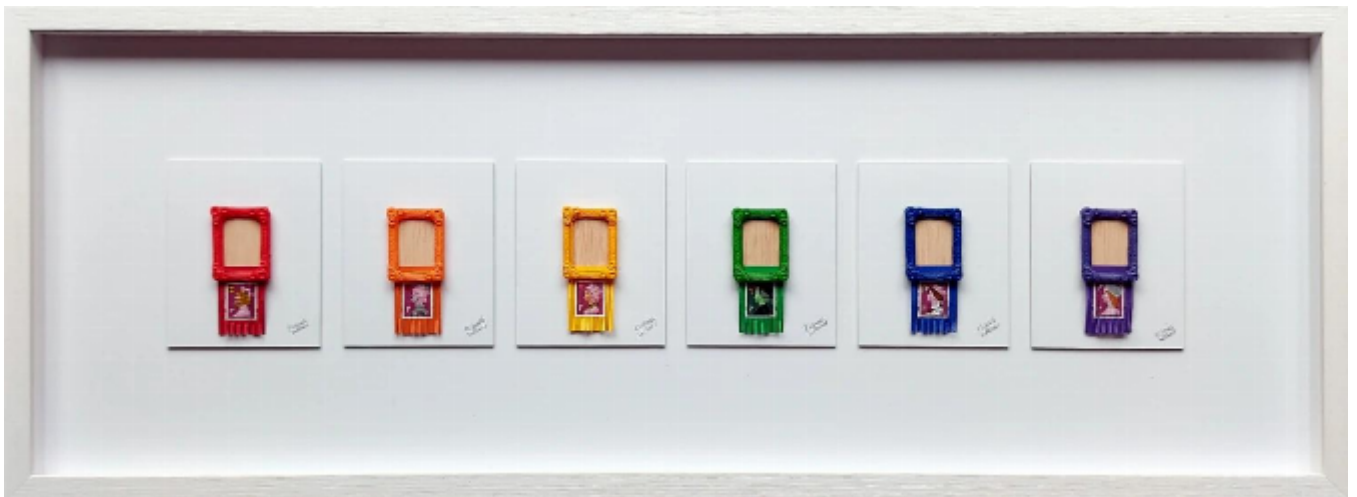

A Bunch of Queens- The Pride and Fall of Disco Stampy - Framed

Richard Hoffman

£2,395

REF: 2914

Height: 30 cm (11.8")

Width: 87 cm (34.3")

Description

Original Series.

White Gallery wood frame with museum glass.

Hand painted with acrylics and inks onto a genuine stamp.

Signed by the Artist.

'Own Art' Option Available - Contact the gallery for further information.