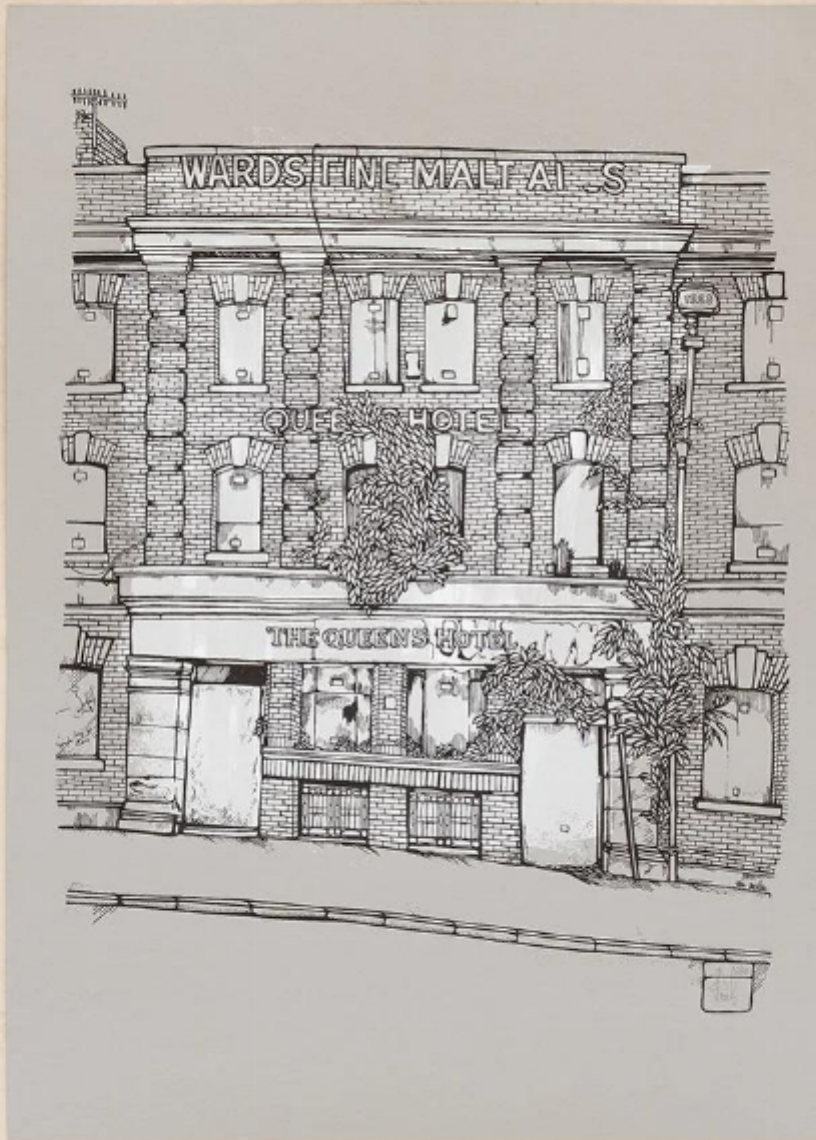

The Queens Hotel - Framed

Jo Peel

£245

REF: 3041

Height: 73 cm (28.7")

Width: 53 cm (20.9")

Description

Conservation Framed with AR70 Glass.

2 Colour Screen Print on 360gsm Landor Grey paper.

ED. /30

Signed by the Artist.