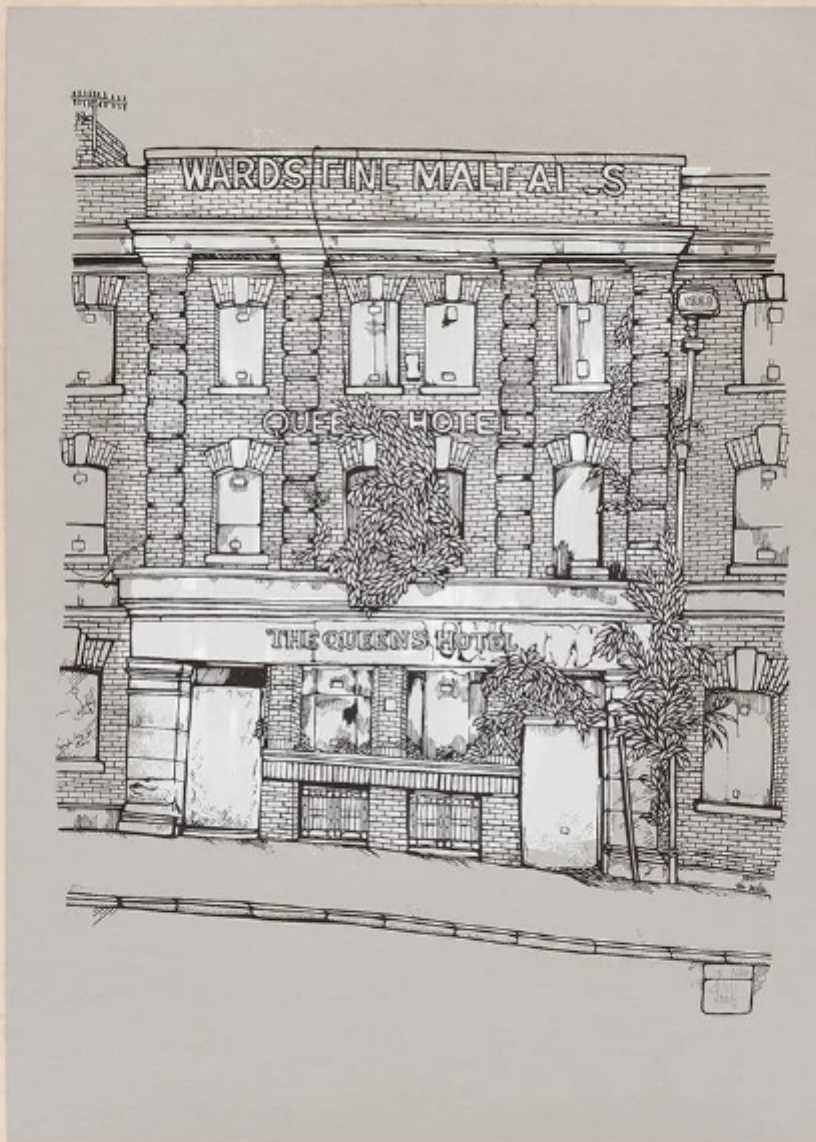

The Queens Hotel - Framed

Jo Peel

£245

REF: 3041

Height: 73 cm (28.7")

Width: 53 cm (20.9")

## Description

Conservation Framed with AR70 Glass.

2 Colour Screen Print on 360gsm Landor Grey paper.

ED. /30

Signed by the Artist.