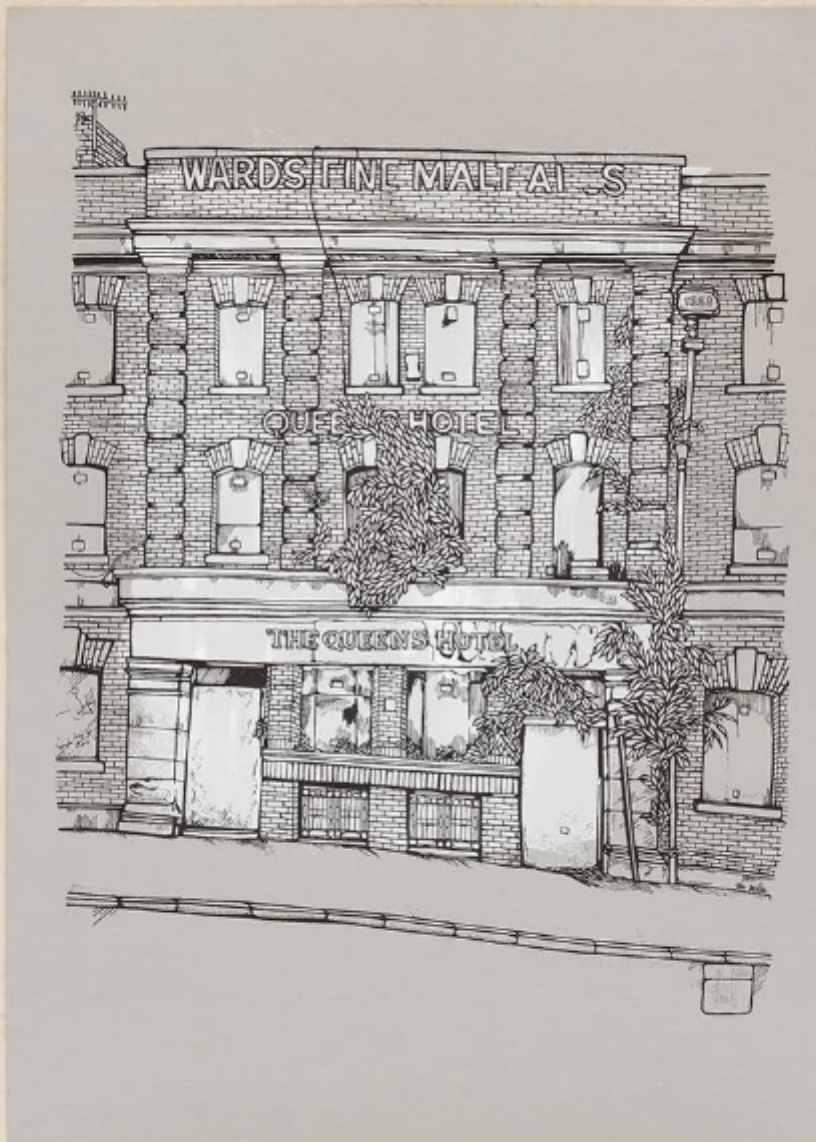

The Queens Hotel - Framed

Jo Peel

£245

REF: 3041

Height: 73 cm (28.7")

Width: 53 cm (20.9")

Description

Conservation Framed with AR70 Glass.

2 Colour Screen Print on 360gsm Landor Grey paper.

ED. /30

Signed by the Artist.