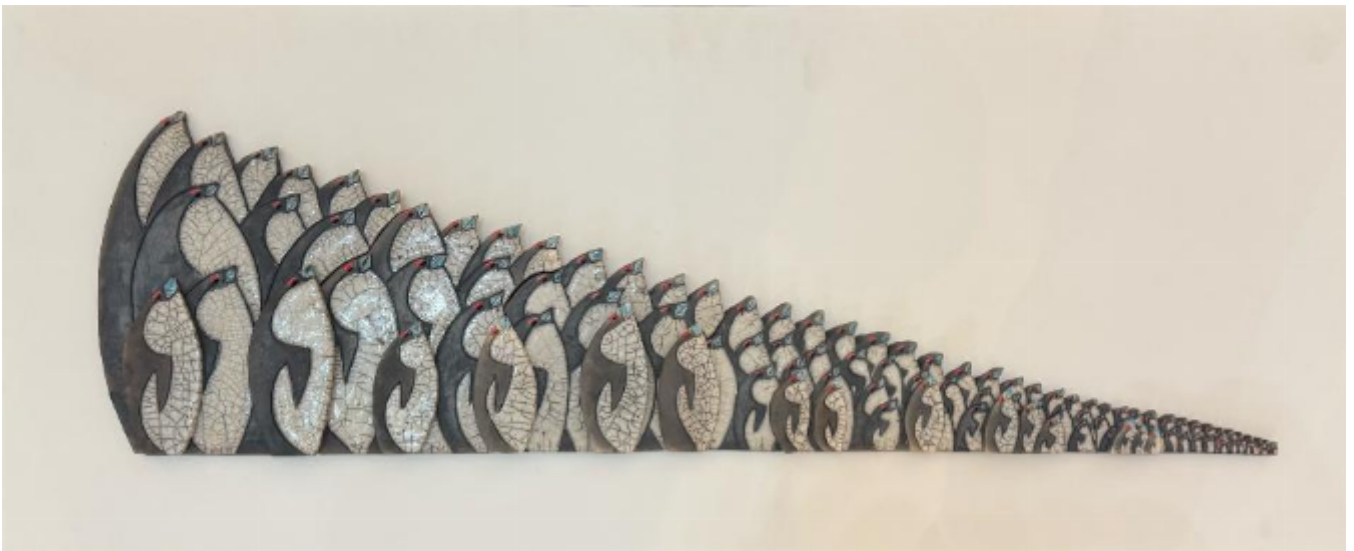

Penguin Wall Panel (Large)

Bruce Hardwick

£1,700

REF: 3691

Height: 41 cm (16.1")

Width: 100 cm (39.4")

Description

Unique 1/1

Raku & Ceramic on wooden panel.

'Own Art' Option Available - Contact the gallery for further information.