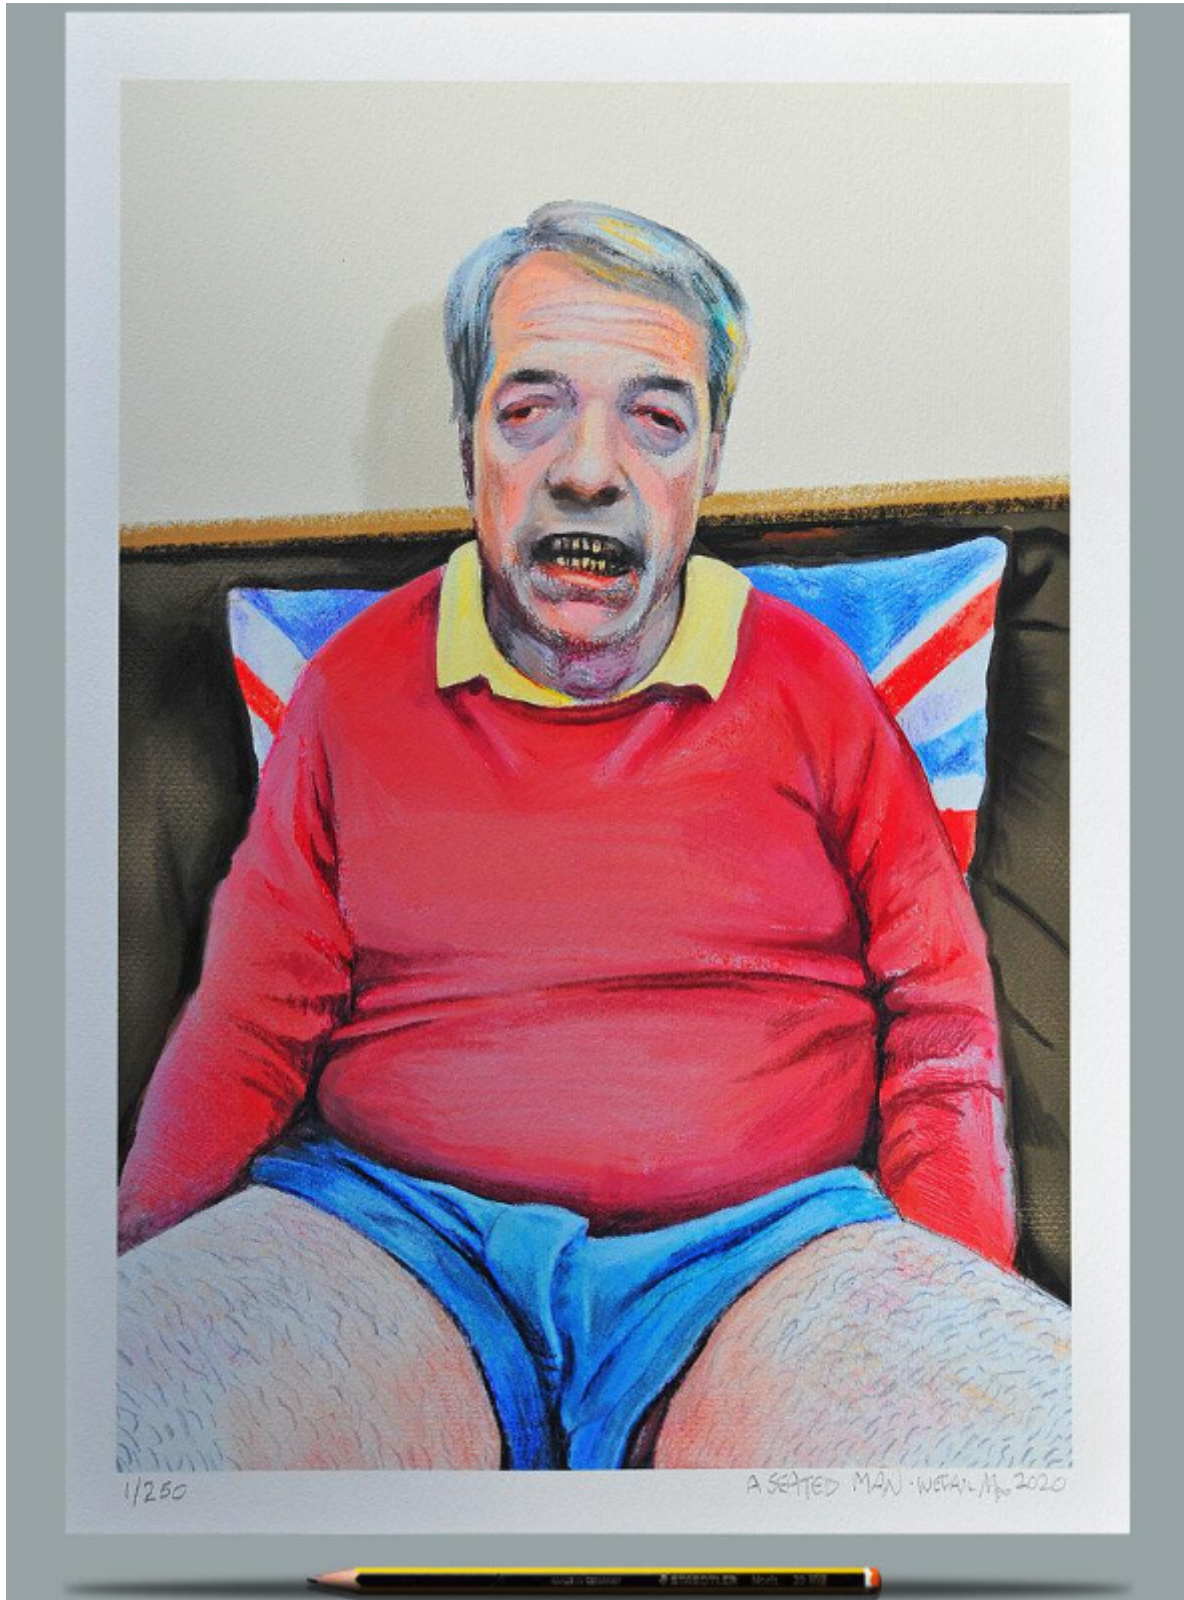

A Seated Man

Wefail

£50

REF: 1375

Height: 42 cm (16.5")

Width: 30 cm (11.8")

## Description

Portrait of Nigel Farage.

A3 giclée print with dye based inks on textured 210gsm Hahnemühle Albrecht Durer paper.

ED. /250

Signed by the Artist.