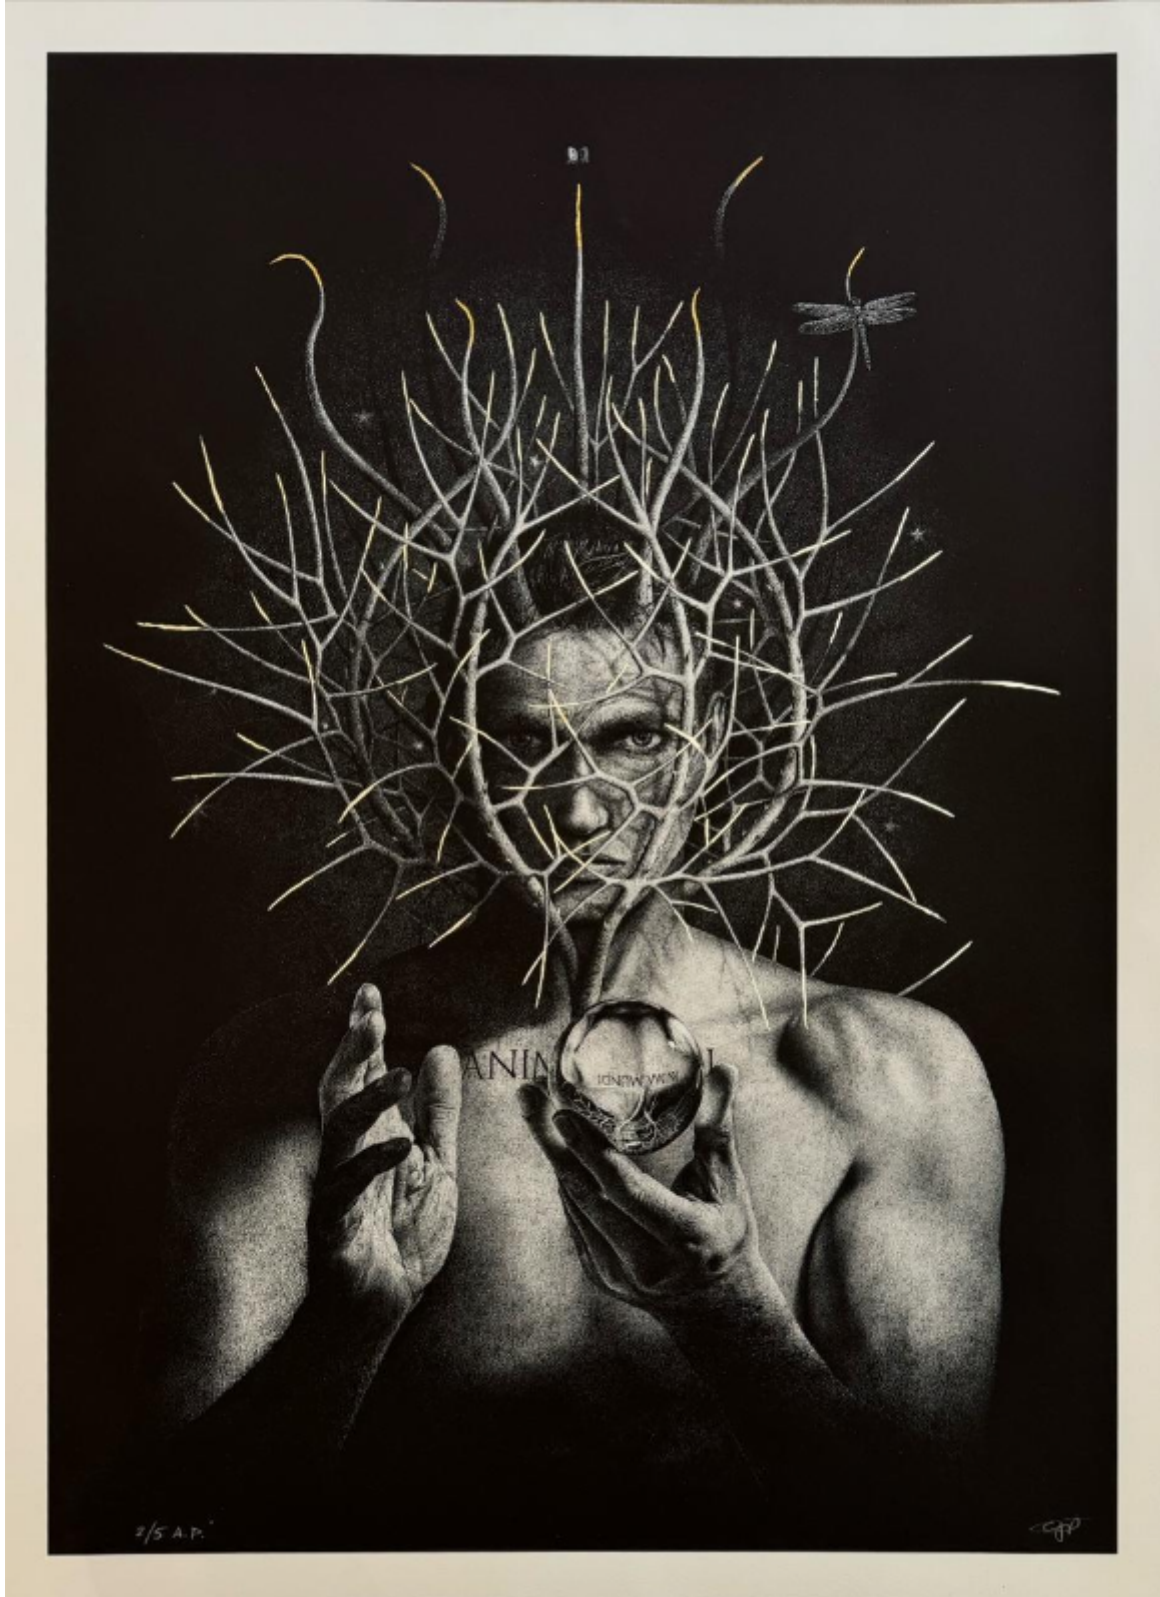

Anima Mundi (Large) - Framed
CJP

£695

REF: 3555

Height: 95 cm (37.4")

Width: 75 cm (29.5")

Description

Conservation Framed with AR70 Glass.

Special edition Giclée print on Somerset Rag, made from 100% cotton fibre using a traditional mould machine. Hand embellished with 24k Gold Leaf.

Artist Proof.

Signed by the Artist.

'Own Art' Option Available - Contact the gallery for further information.