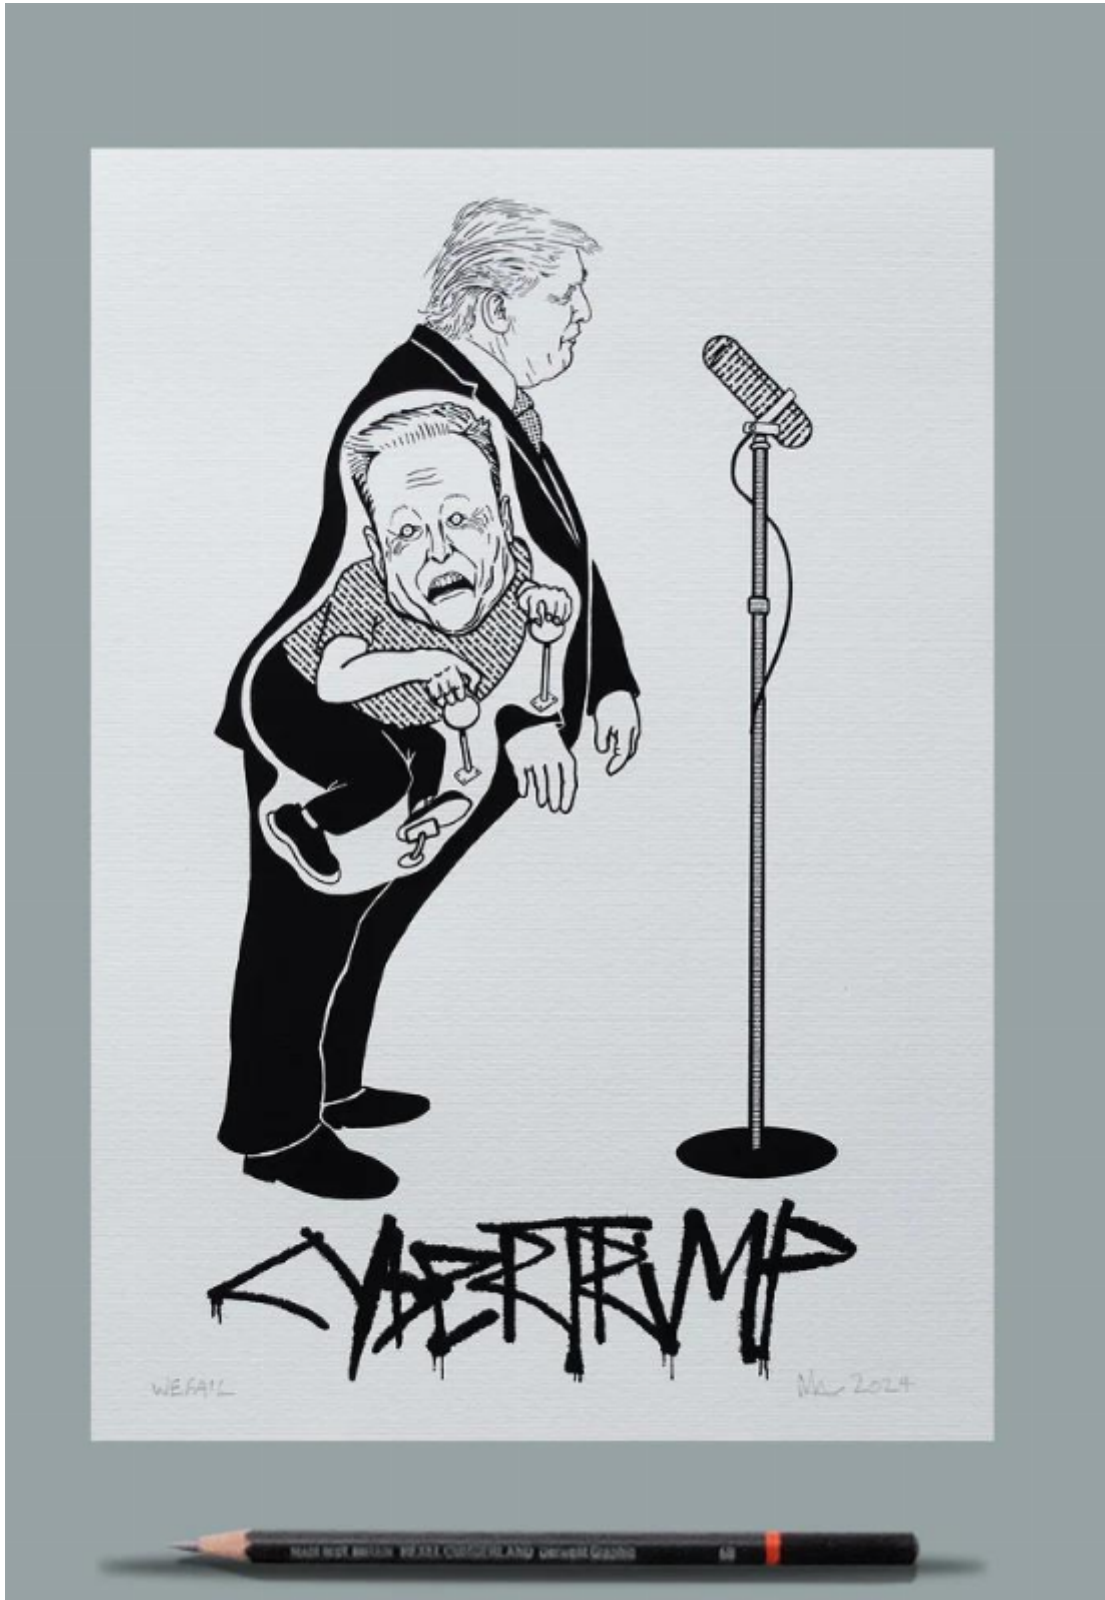

Cybertrump - A4
Wefail

£25

REF: 3514

Height: 29.7 cm (11.7")

Width: 21 cm (8.3")

Description

Double Portrait of Musk and Trump.

A4 giclée print with dye based inks on 210gsm Hahnemühle Albrecht Durer paper that will not fade or oxidise.

Signed by the Artist.