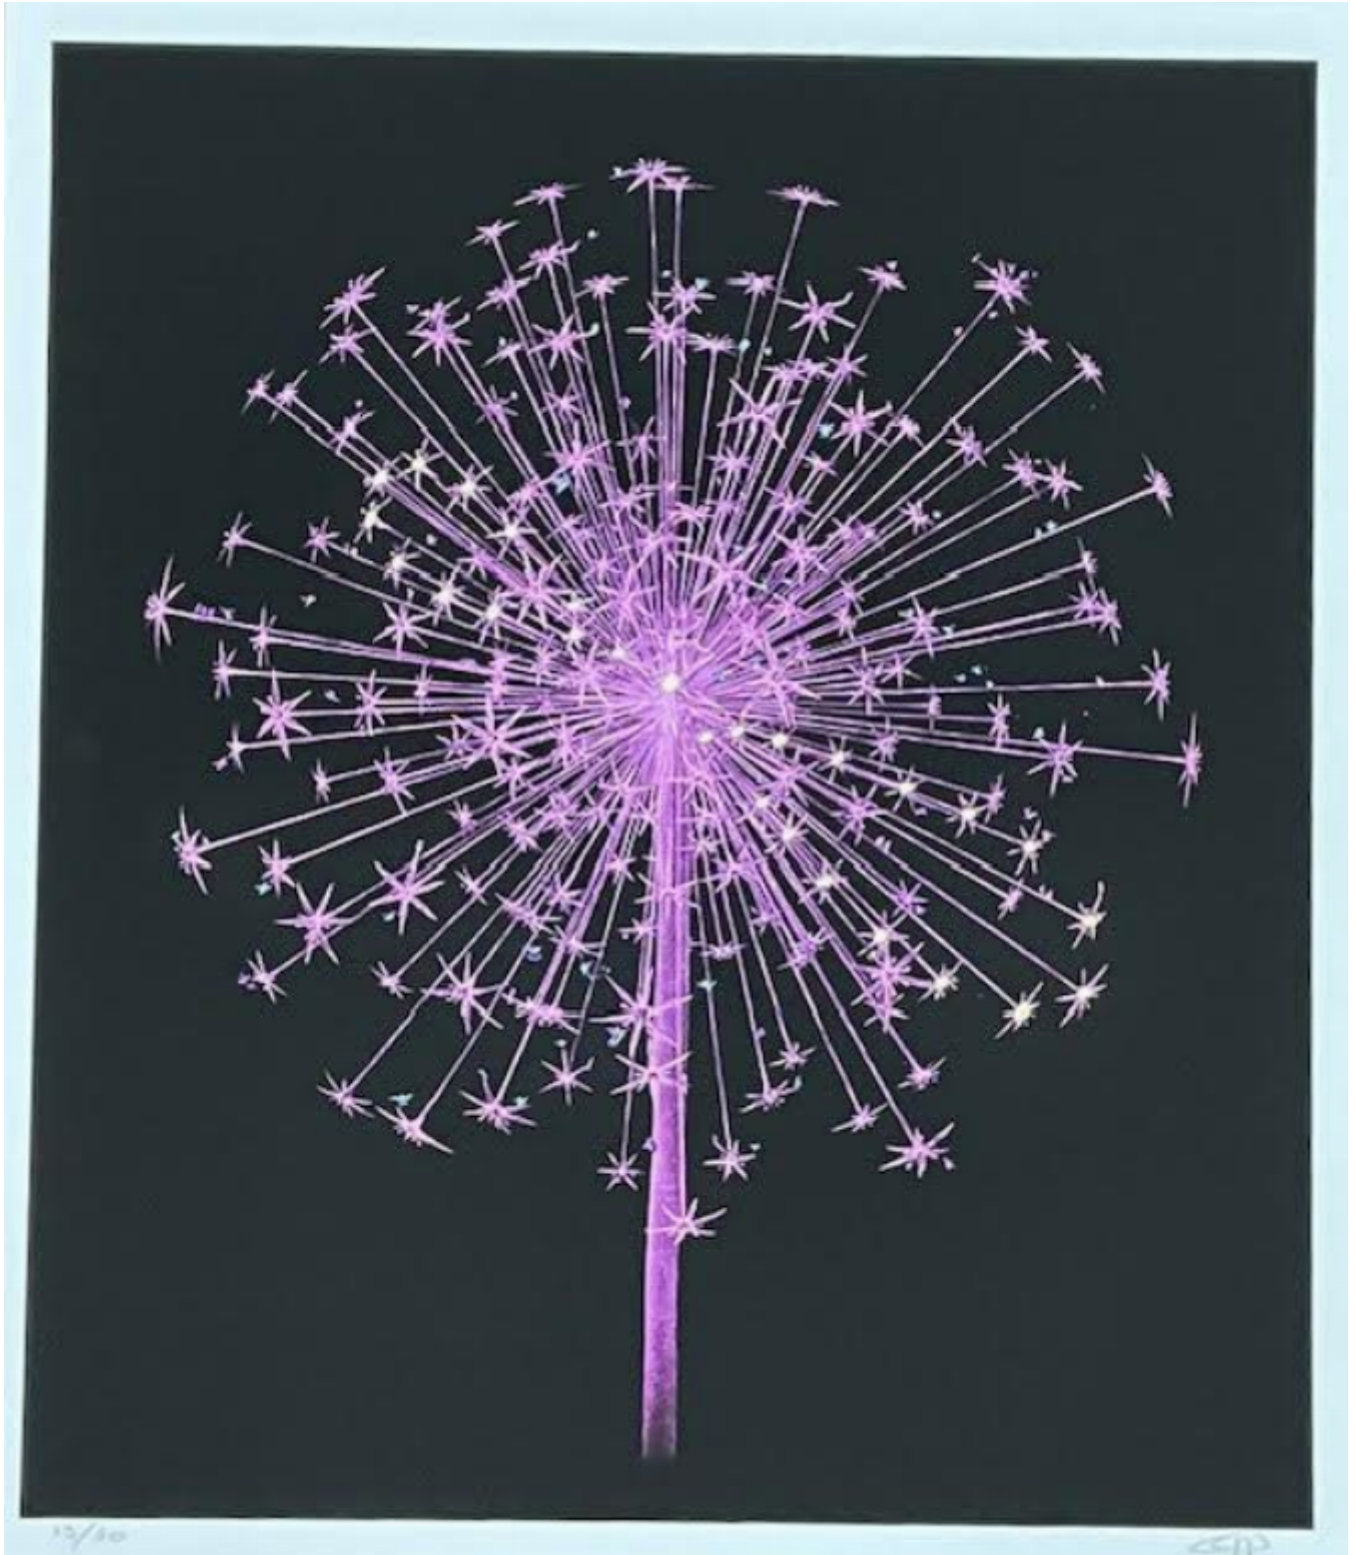

Fleur De Vie - Night Garden - Framed  
CJP

£395

REF: 2387

Height: 63.5 cm (25")

Width: 57.5 cm (22.6")

## Description

Conservation Framed with AR70 Glass.

Special Edition Giclee on 100% cotton archival 300gsm paper, each hand finished with 24k gold leaf (highlighting the analema figure of eight pattern made by the sun through the seasons) and coloured micro-glitter on many of the 100 tiny hummingbirds within the flower fronds.