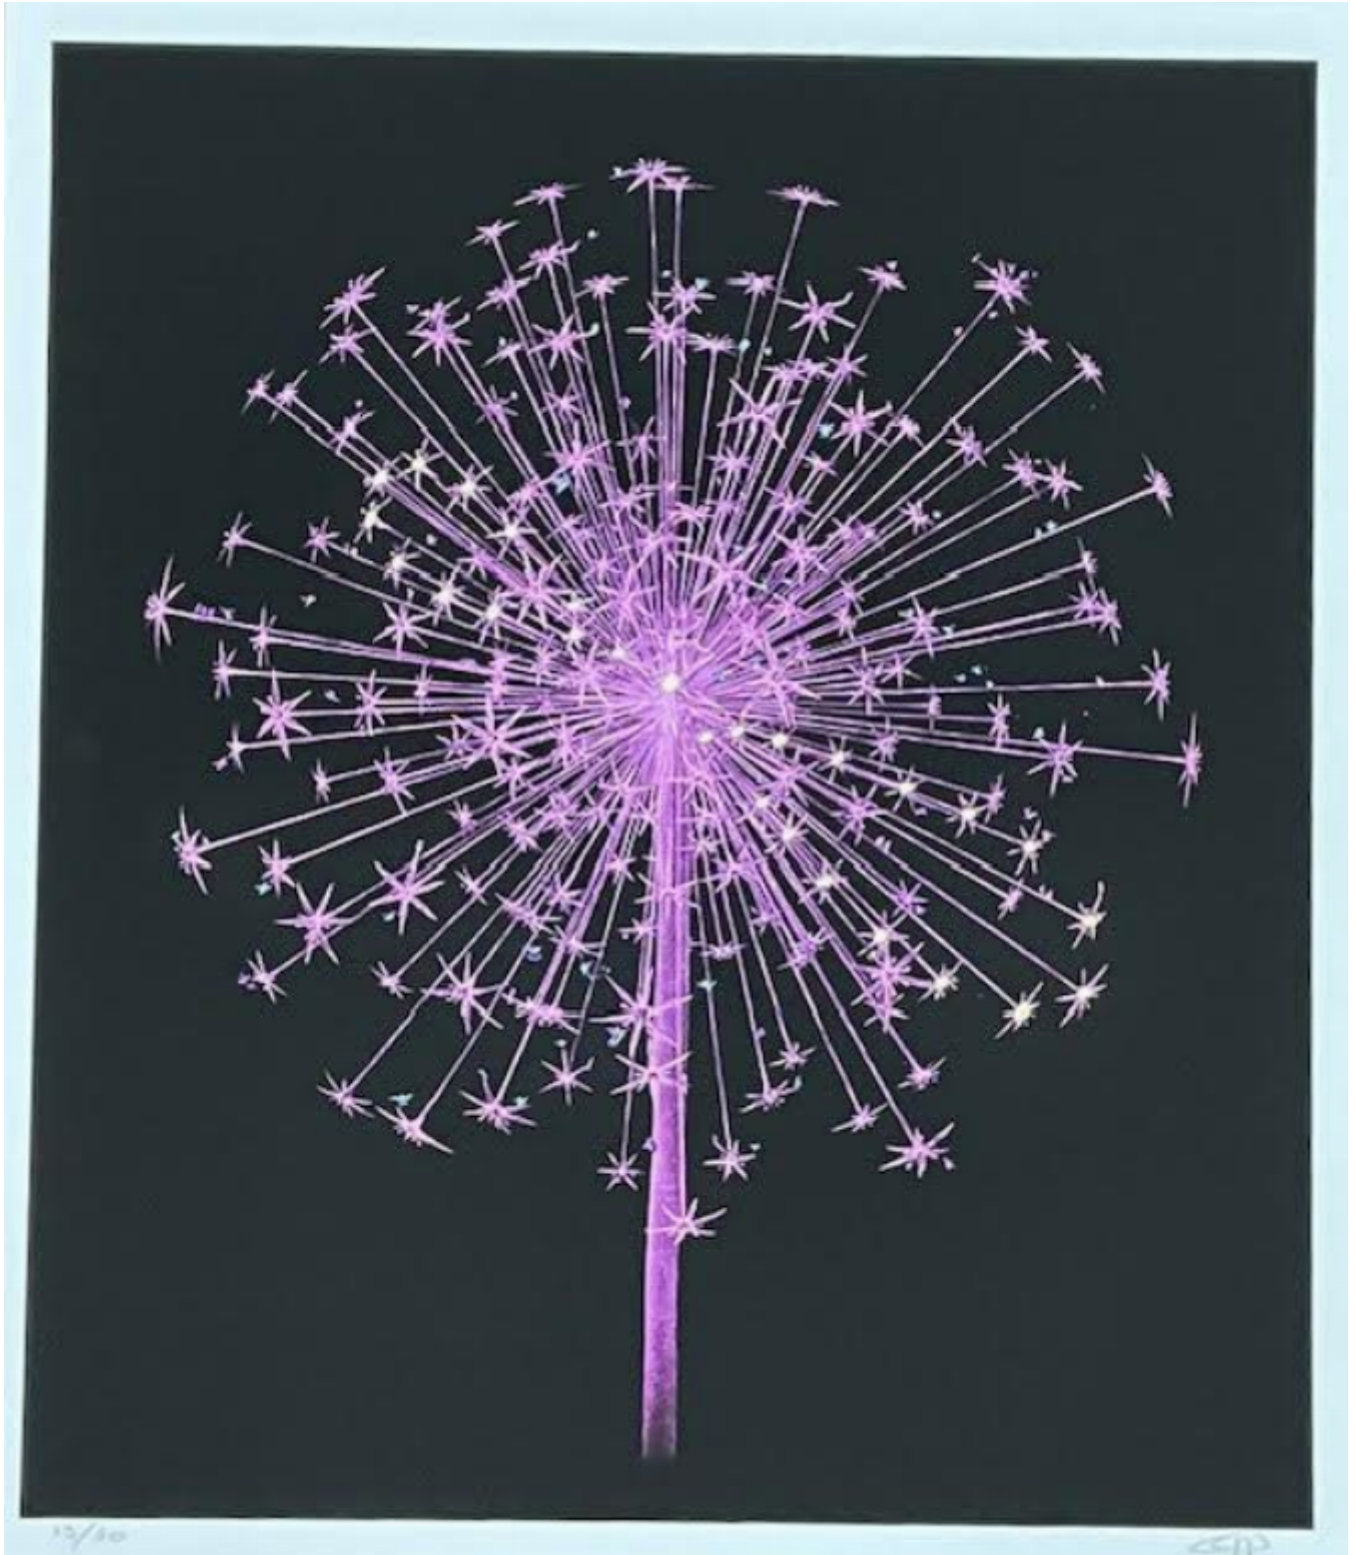

Fleur De Vie - Night Garden - Framed  
CJP

£395

REF: 3181

Height: 62 cm (24.4")

Width: 54.5 cm (21.5")

## Description

Conservation Framed with AR70 Glass.

Special Edition Giclee on 100% cotton archival 300gsm paper, each hand finished with 24k gold leaf (highlighting the analema figure of eight pattern made by the sun through the seasons) and coloured micro-glitter on many of the 100 tiny hummingbirds within the flower fronds.