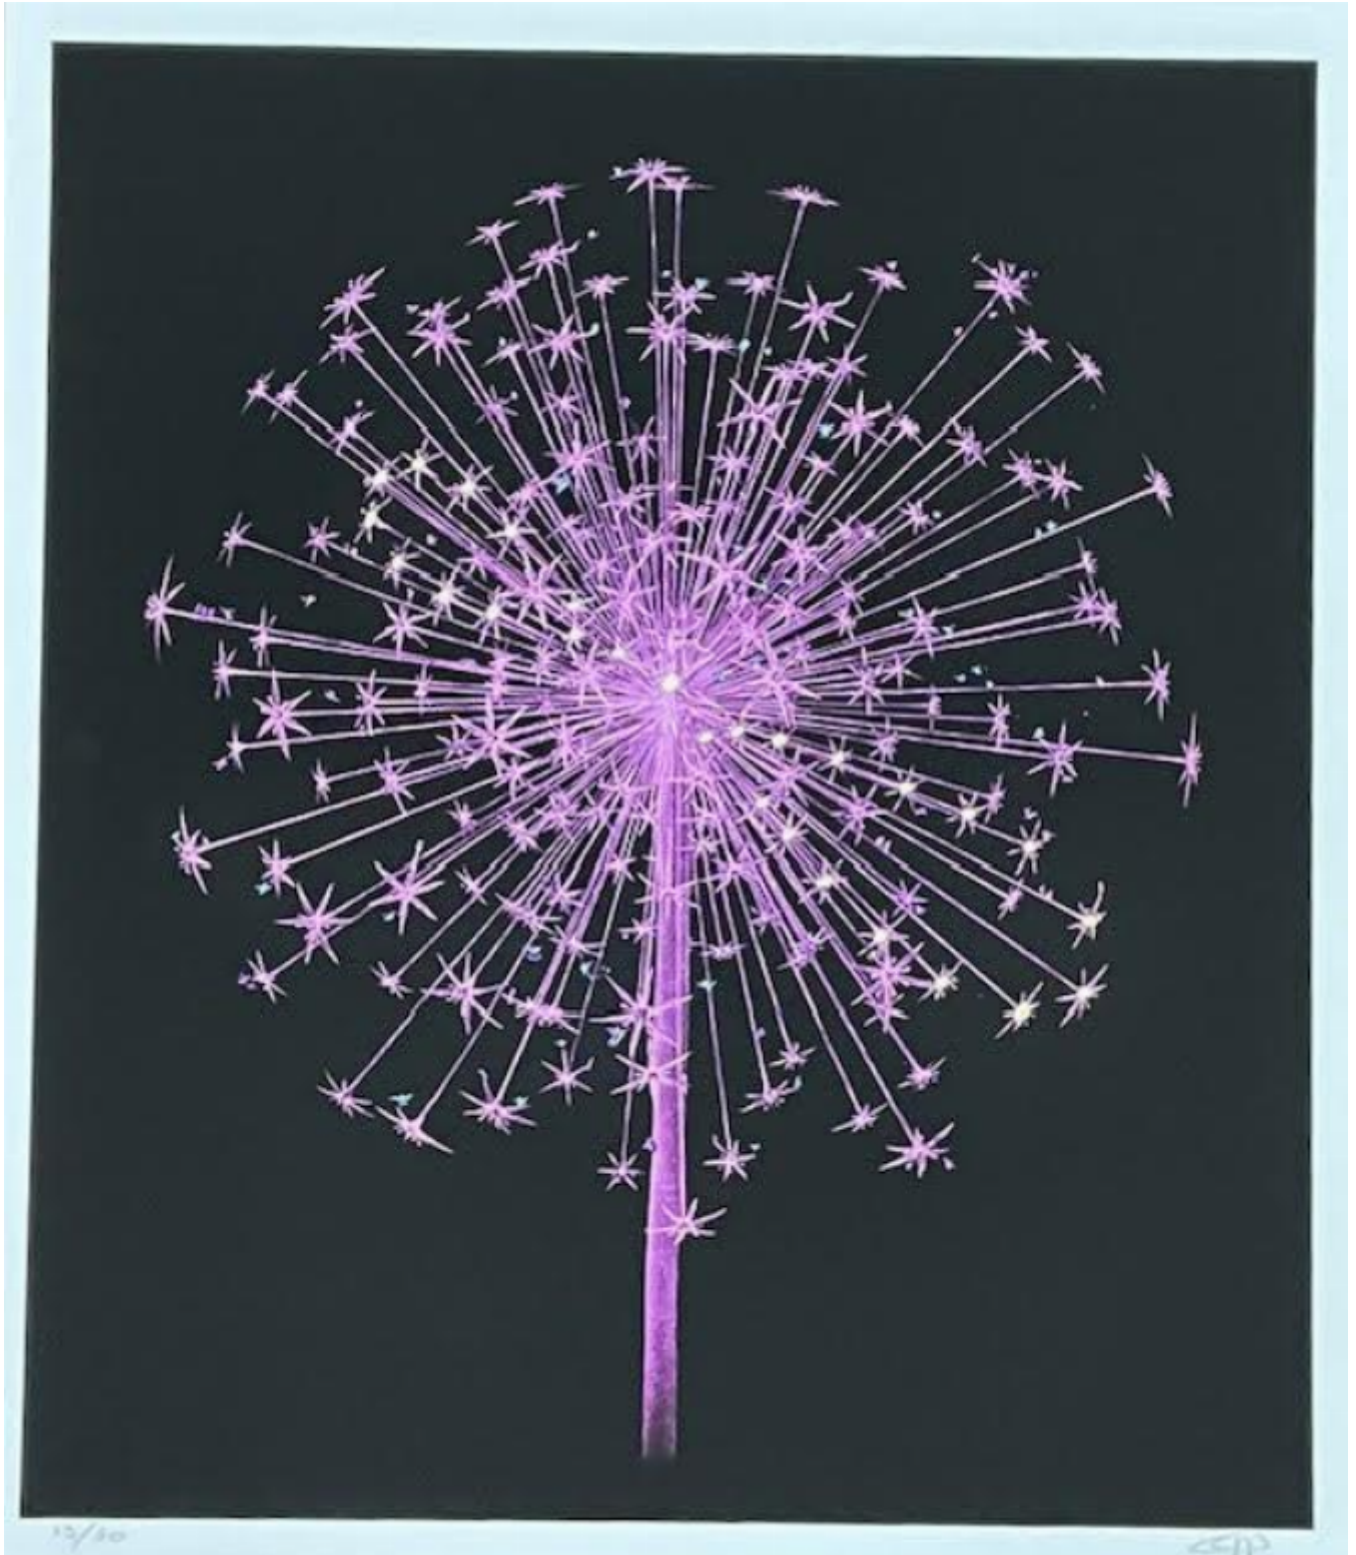

Fleur De Vie - Night Garden - Framed
CJP

£395

REF: 3181

Height: 64 cm (25.2")

Width: 58 cm (22.8")

Description

Conservation Framed with AR70 Glass.

Special Edition Giclee on 100% cotton archival 300gsm paper, each hand finished with 24k gold leaf (highlighting the analema figure of eight pattern made by the sun through the seasons) and coloured micro-glitter on many of the 100 tiny hummingbirds within the flower fronds.

ED. /30

Signed by the Artist