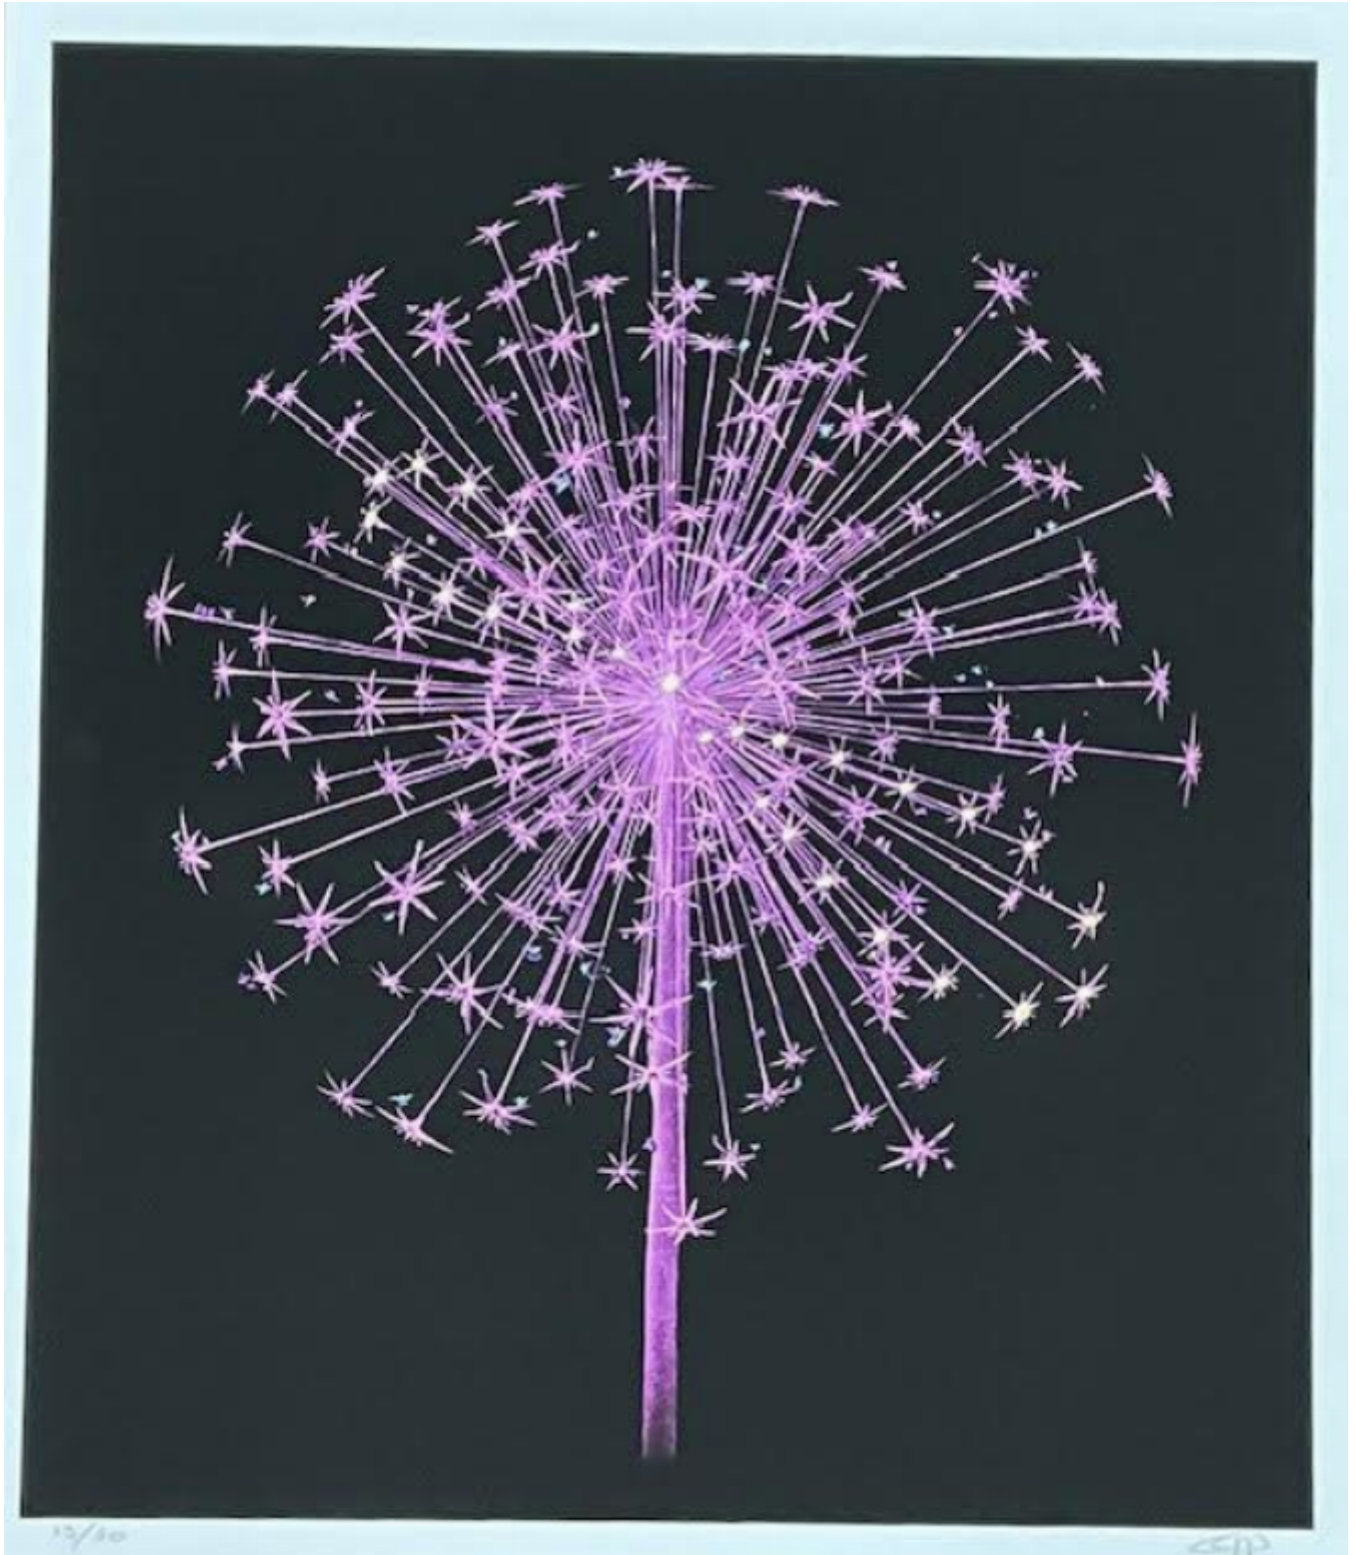

Fleur De Vie - Night Garden - Framed
CJP

£395

REF: 3557

Height: 62 cm (24.4")

Width: 54.5 cm (21.5")

Description

Conservation Framed with AR70 Glass.

Special Edition Giclee on 100% cotton archival 300gsm paper, each hand finished with 24k gold leaf (highlighting the analema figure of eight pattern made by the sun through the seasons) and coloured micro-glitter on many of the 100 tiny hummingbirds within the flower fronds.

ED. /30

Signed by the Artist