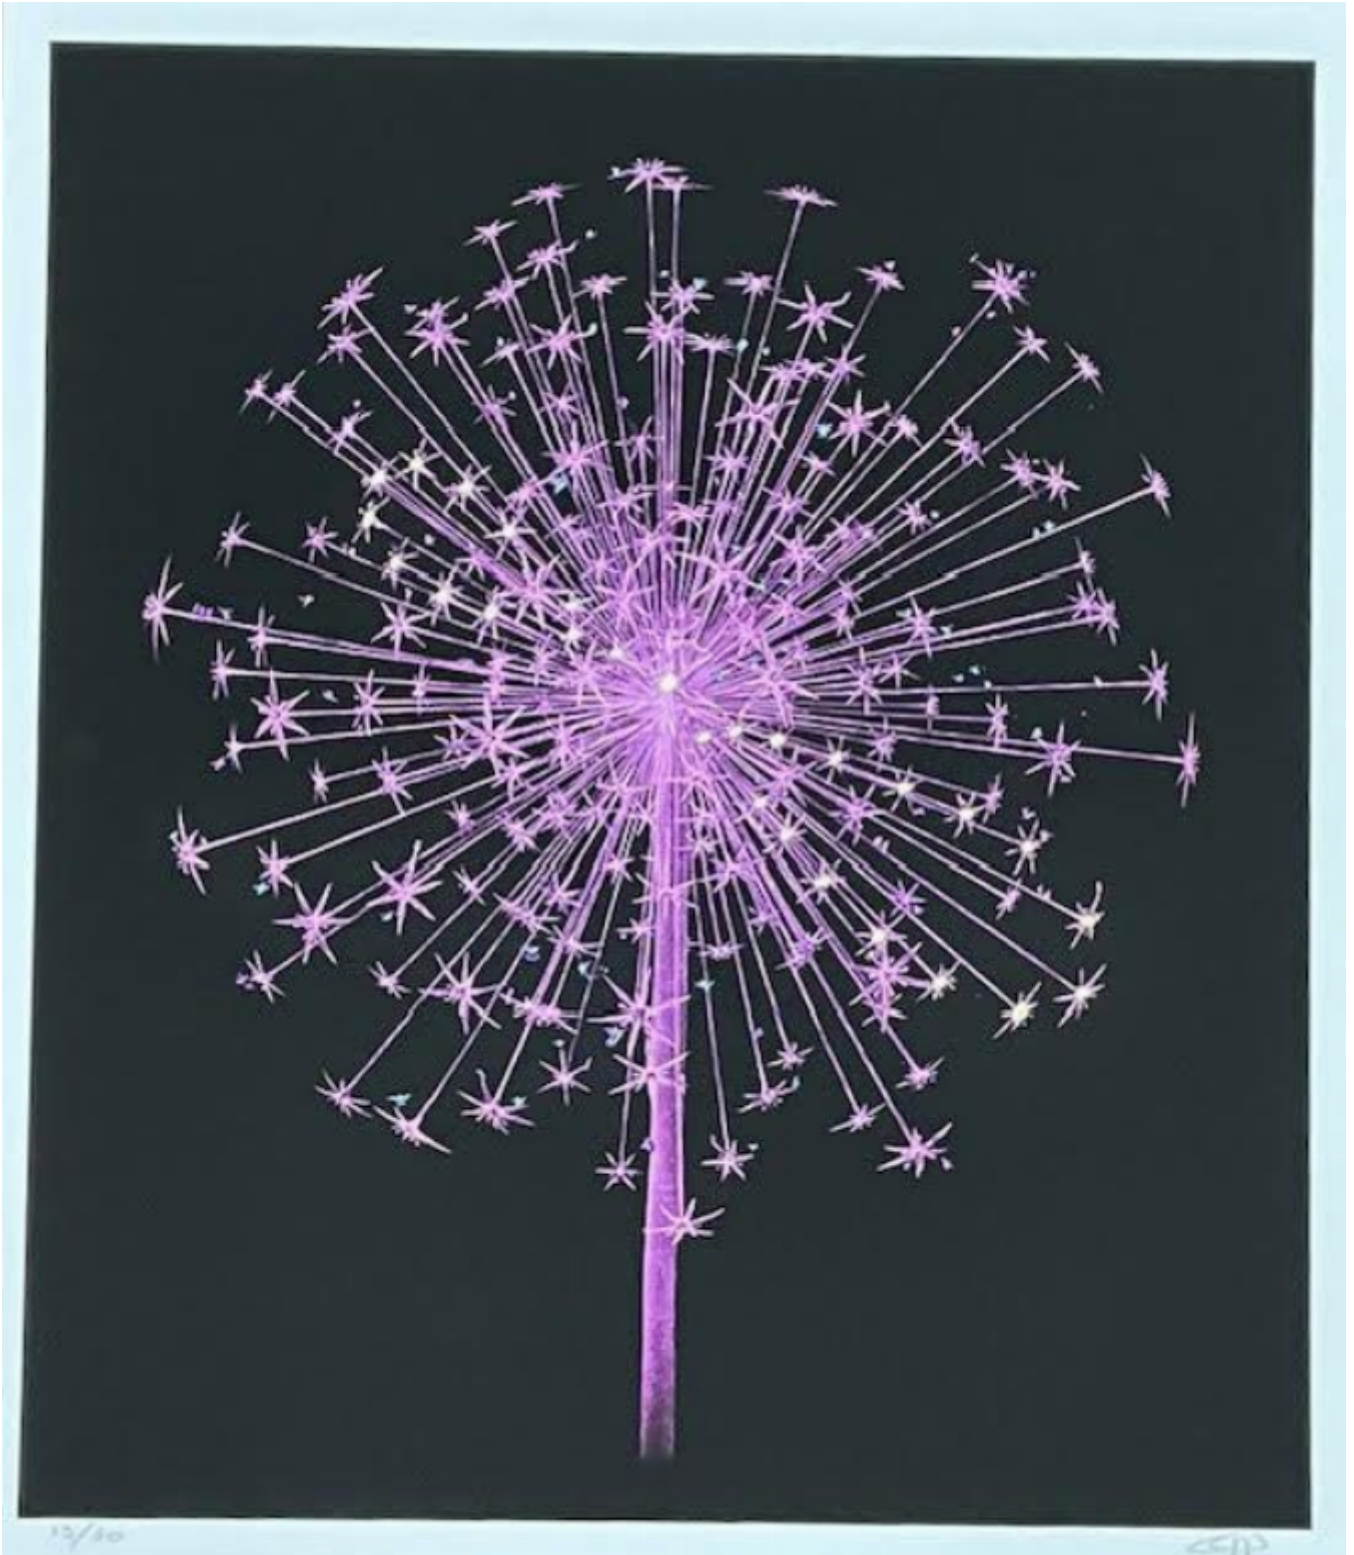

Fleur De Vie - Night Garden - Framed
CJP

£395

REF: 3557

Height: 62 cm (24.4")

Width: 54.5 cm (21.5")

Description

Conservation Framed with AR70 Glass.

Special Edition Giclee on 100% cotton archival 300gsm paper, each hand finished with 24k gold leaf (highlighting the analema figure of eight pattern made by the sun through the seasons) and coloured micro-glitter on many of the 100 tiny hummingbirds within the flower fronds.

ED. /30

Signed by the Artist