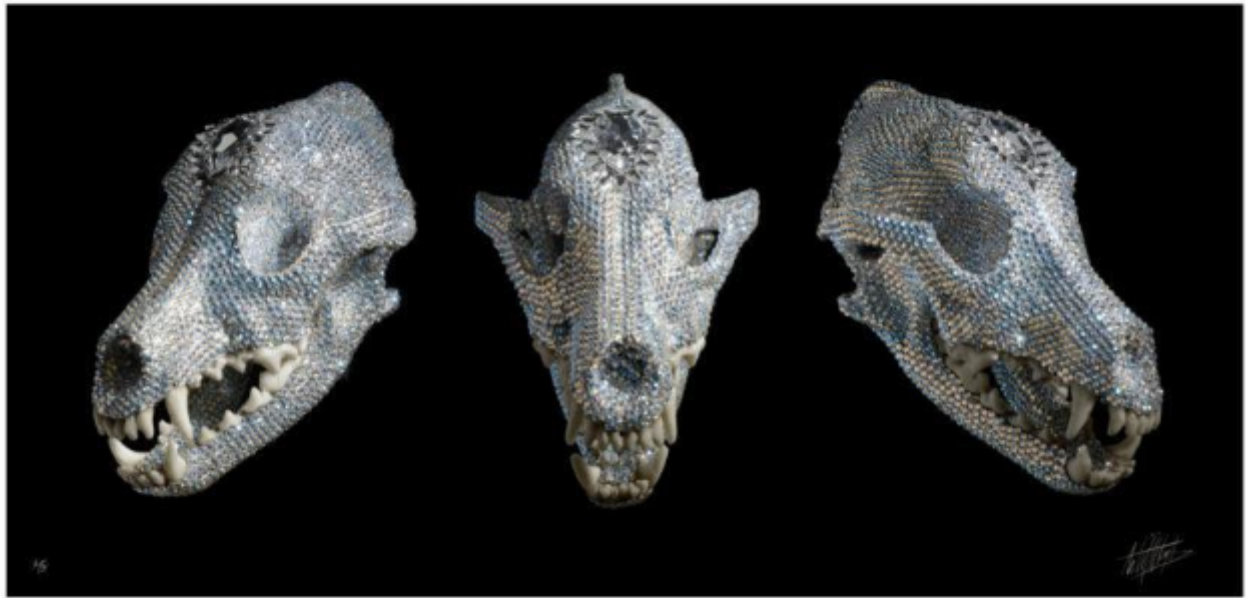

For The Love Of Dog

Antony Haylock (aka 'H')

£300

REF: 1136

Height: 50 cm (19.7")

Width: 100 cm (39.4")

## Description

Giclee Print on 300gsm Innova Photo Rag.

ED. /50

Signed by the Artist.

'Own Art' Option Available - Contact the gallery for further information.