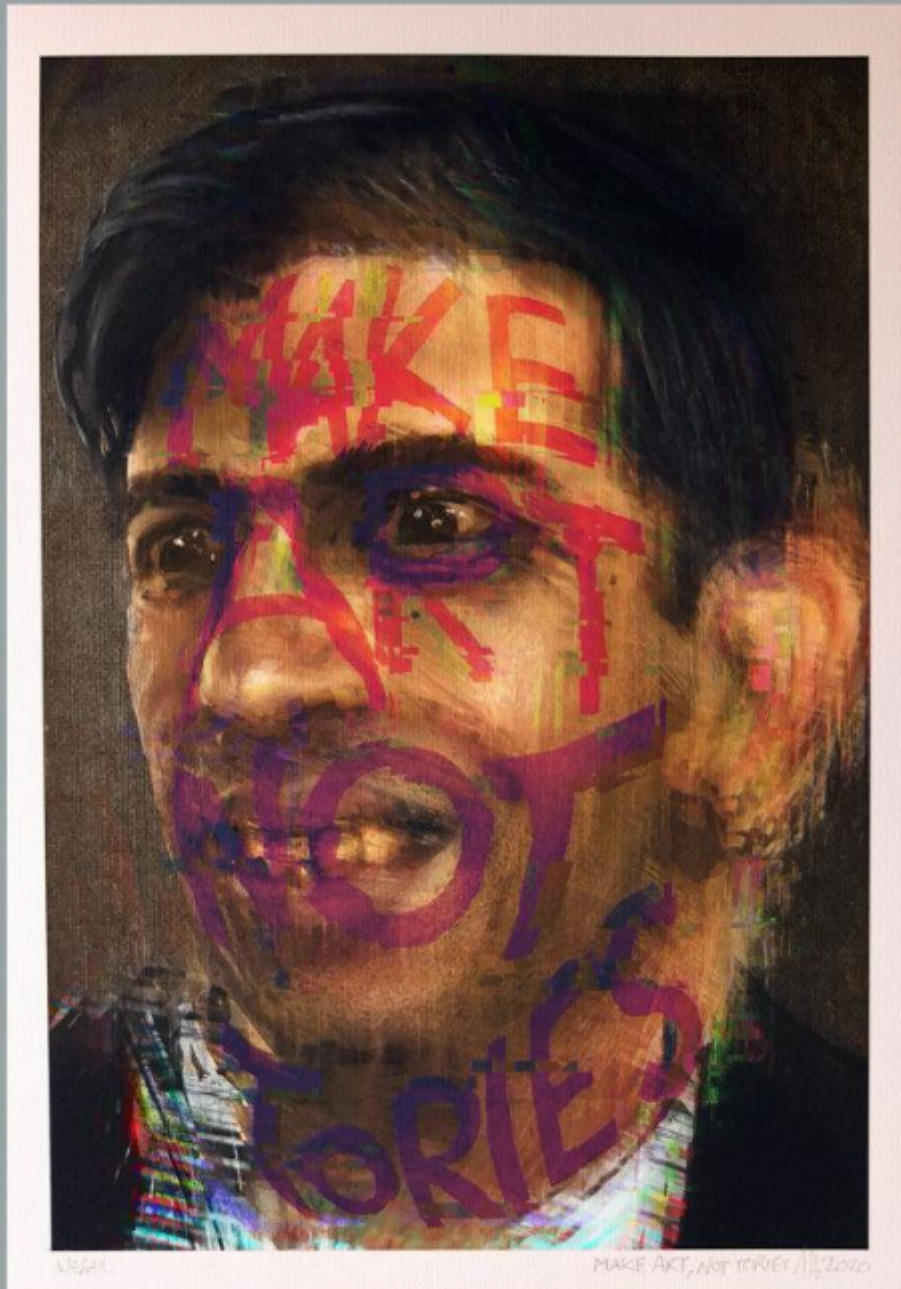

Make Art Not Tories

Wefail

£50

REF: 1380

Height: 42 cm (16.5")

Width: 30 cm (11.8")

Description

Portrait of Rishi Sunak.

A3 giclée print with dye based inks on textured 210gsm Hahnemühle Albrecht Durer paper meaning it will not fade or oxidise.

ED. /250

Signed by the Artist.