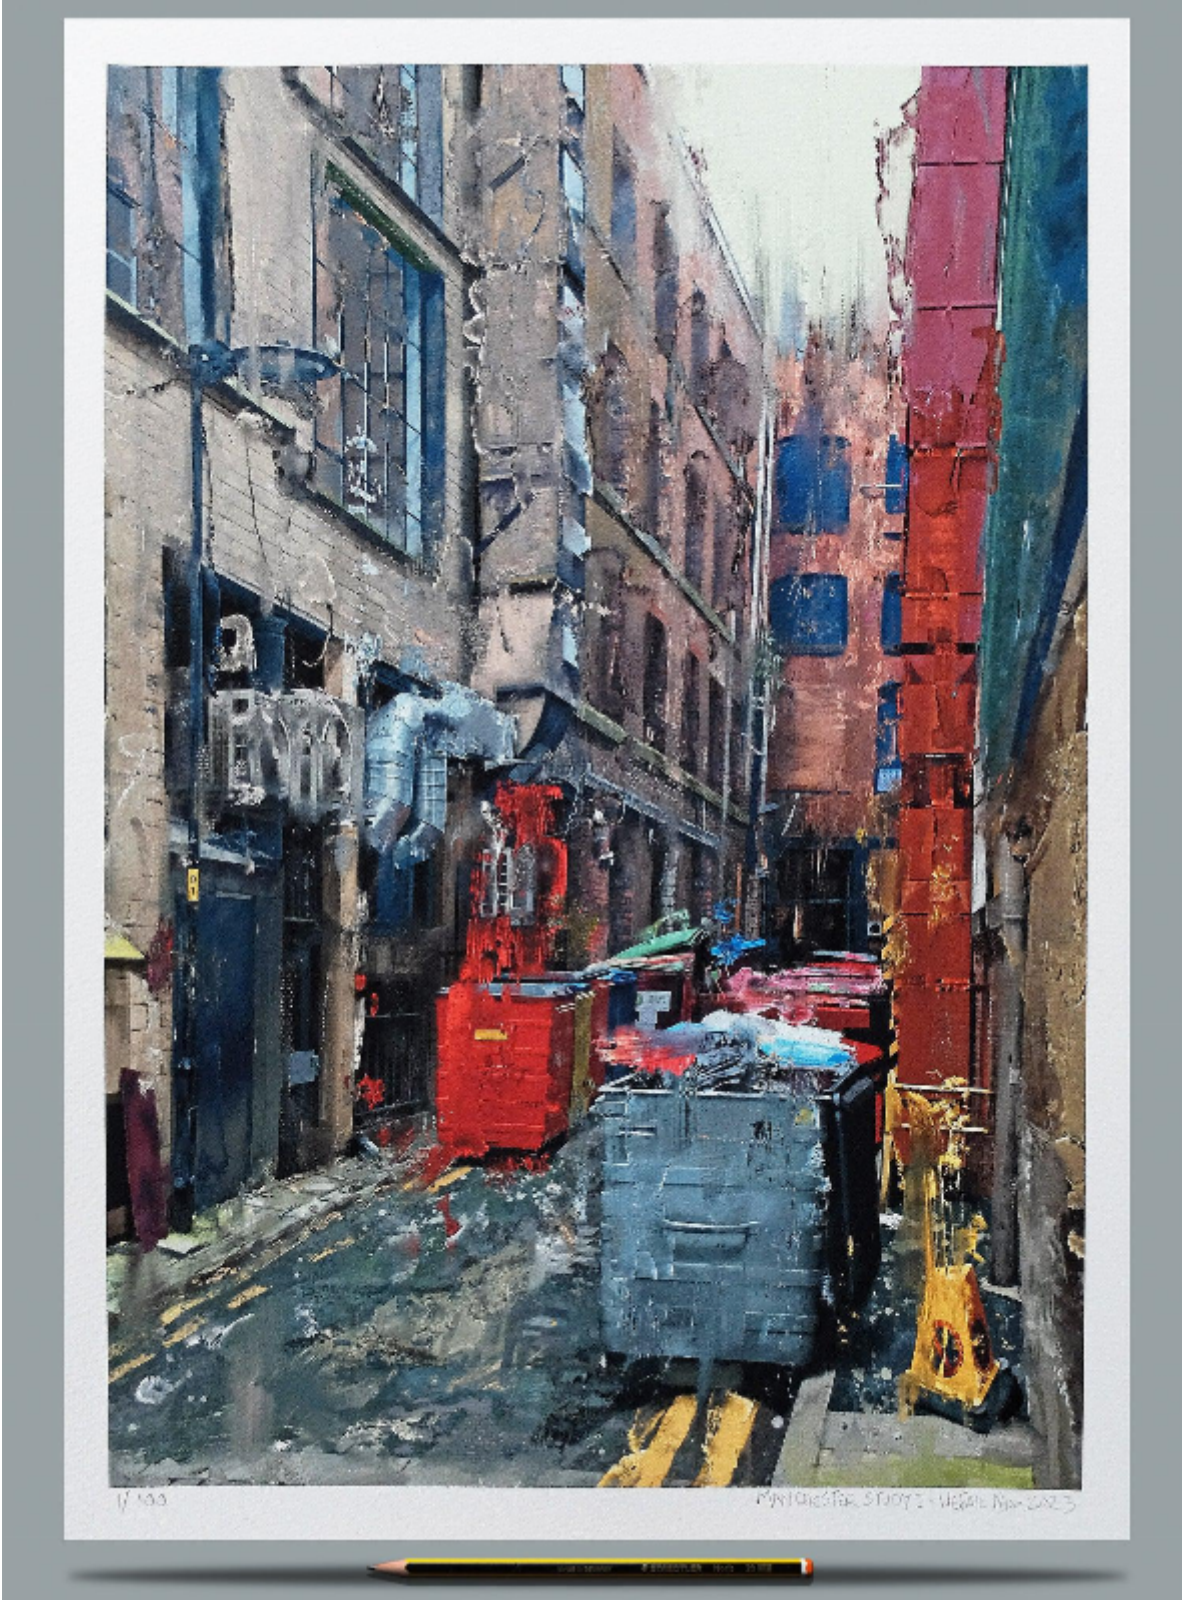

Manchester Study I

Wefail

£95

REF: 2847

Height: 59.4 cm (23.4")

Width: 42 cm (16.5")

Description

Study of County St, Manchester.

A2 giclée print with Claria dye based ink on textured 210gsm Hahnemühle Albrecht Durer paper.

Signed by the Artist.