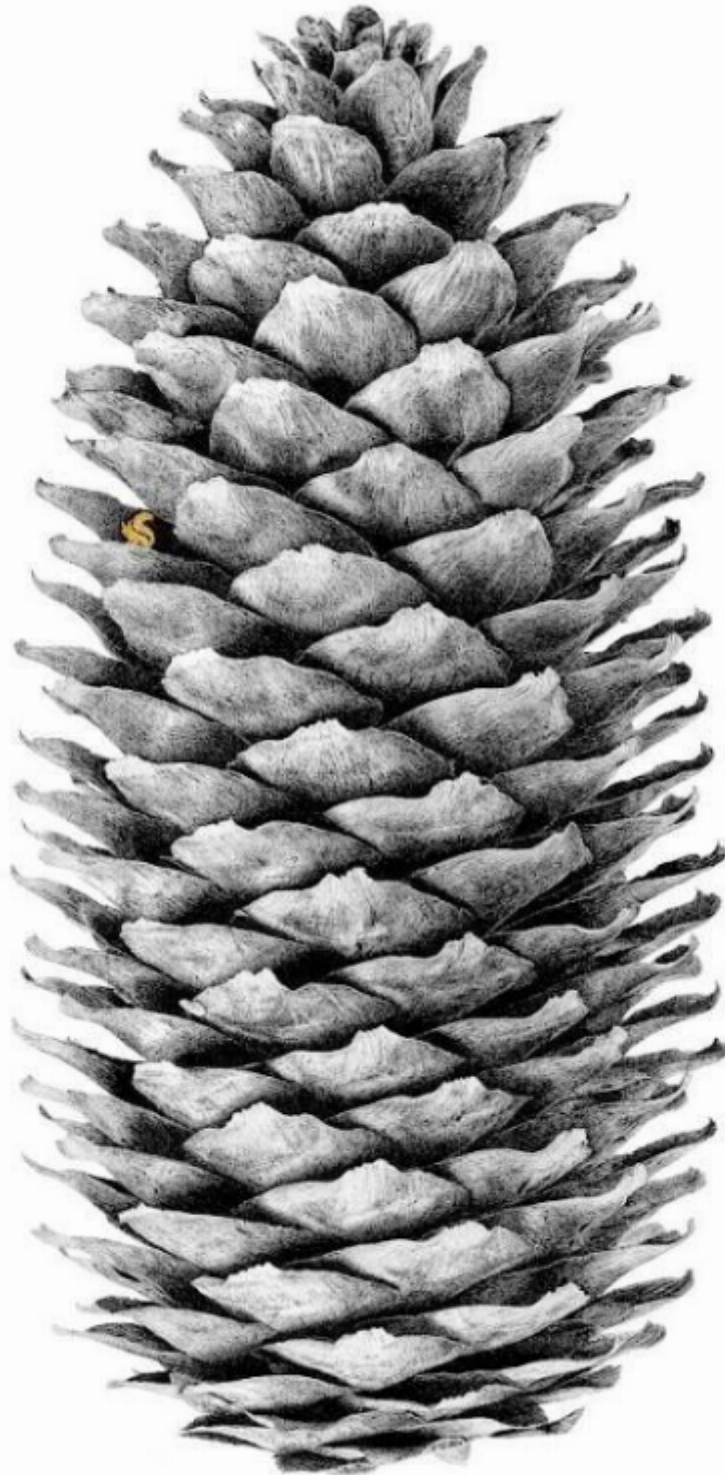

Red's House Gold Squirrel SE Ed. 2/10 - Framed
CJP

£495

REF: 2570

Height: 84.5 cm (33.3")

Width: 68 cm (26.8")

Description

Conservation Framed with AR70 Glass.

Giclee On Somerset Rag 308gsm, made from 100% cotton fibre using a traditional mould machine with hand embellished 24k gold squirrel.