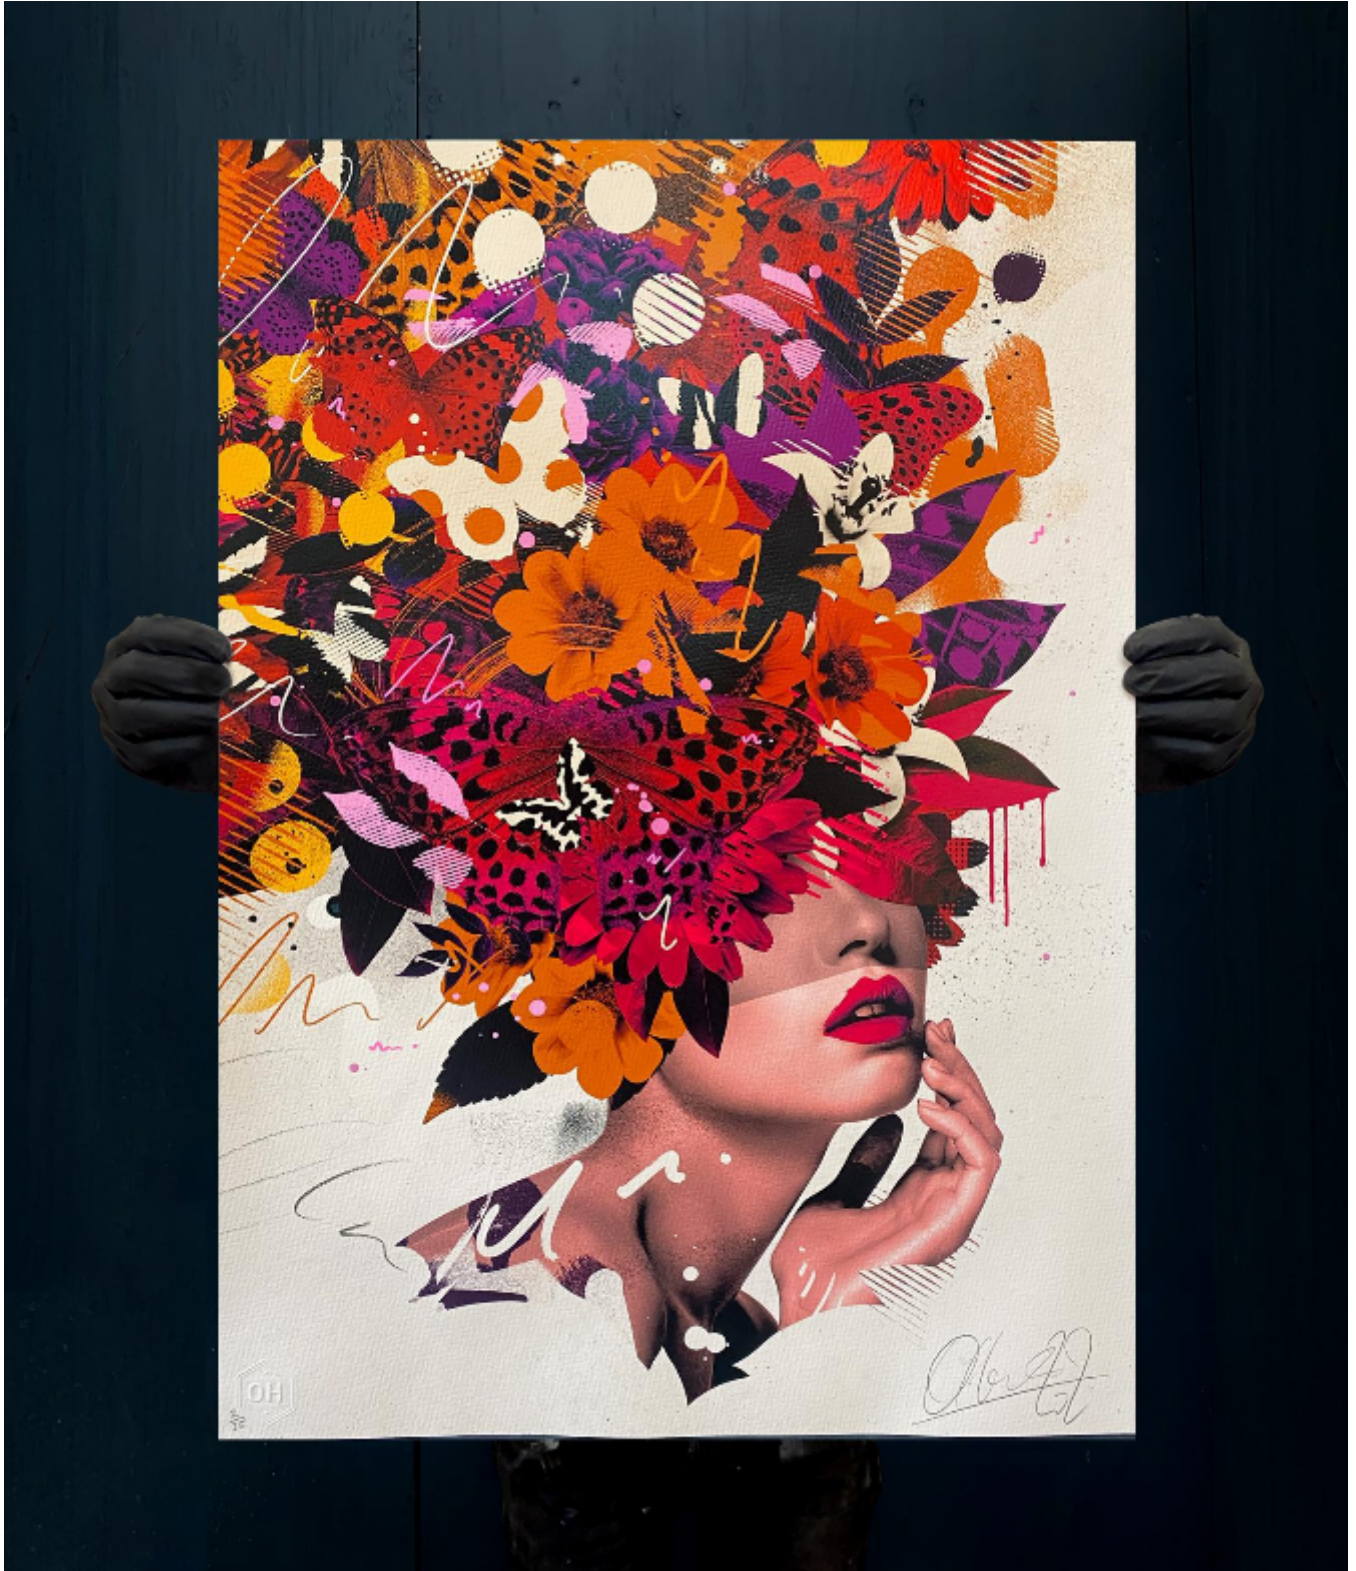

The Beholder

Olly Howe

£225

REF: 1736

Height: 72 cm (28.3")

Width: 50 cm (19.7")

Description

Archival pigment inks on 320g acid free fine art paper. Hand finished with spray paint, acrylic & varnish.

ED. /25

Signed by the Artist.