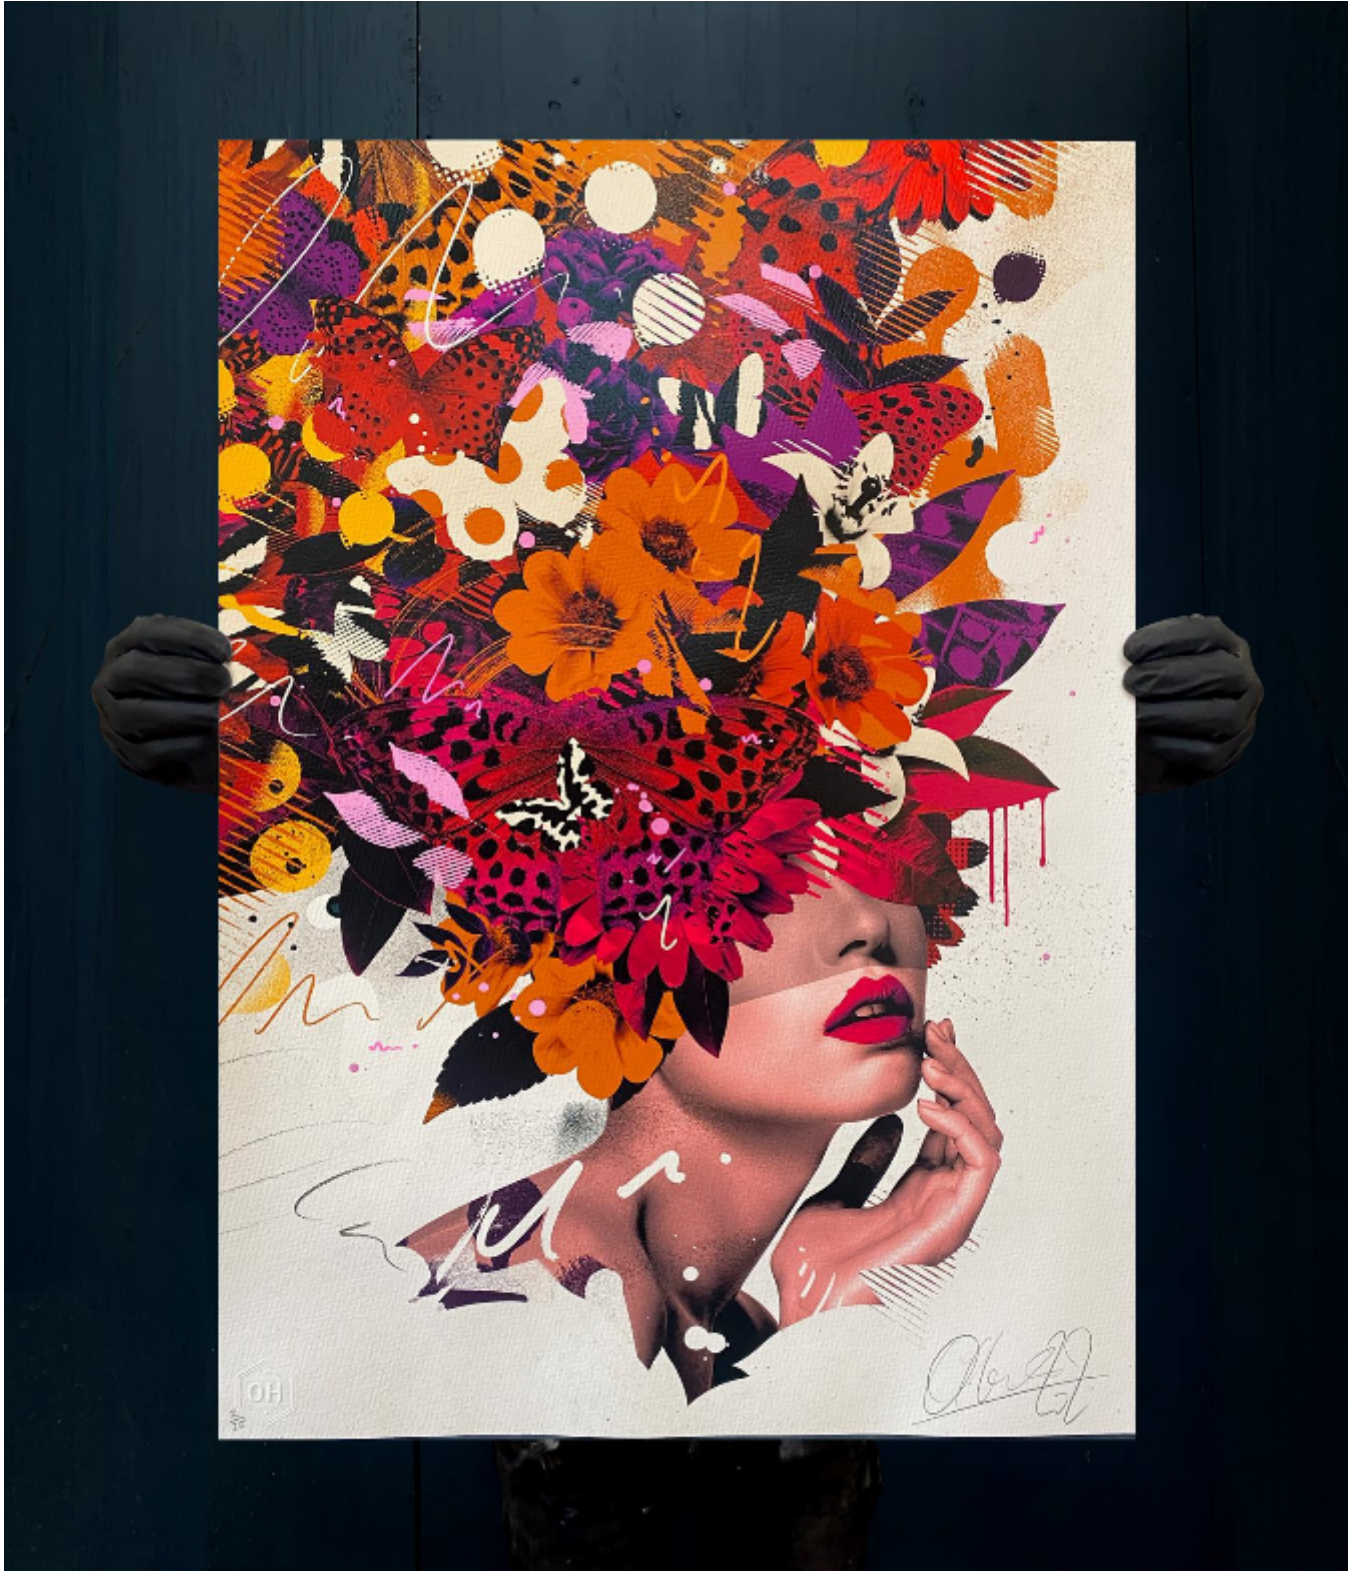

The Beholder - Framed

Olly Howe

£375

REF: 1741

Height: 72 cm (28.3")

Width: 50 cm (19.7")

Description

Conservation Framed with AR70 Glass.

Archival pigment inks on 320g acid free fine art paper. Hand finished with spray paint, acrylic & varnish.

ED. /25

Signed by the Artist.

'Own Art' Option Available - Contact the gallery for further information.