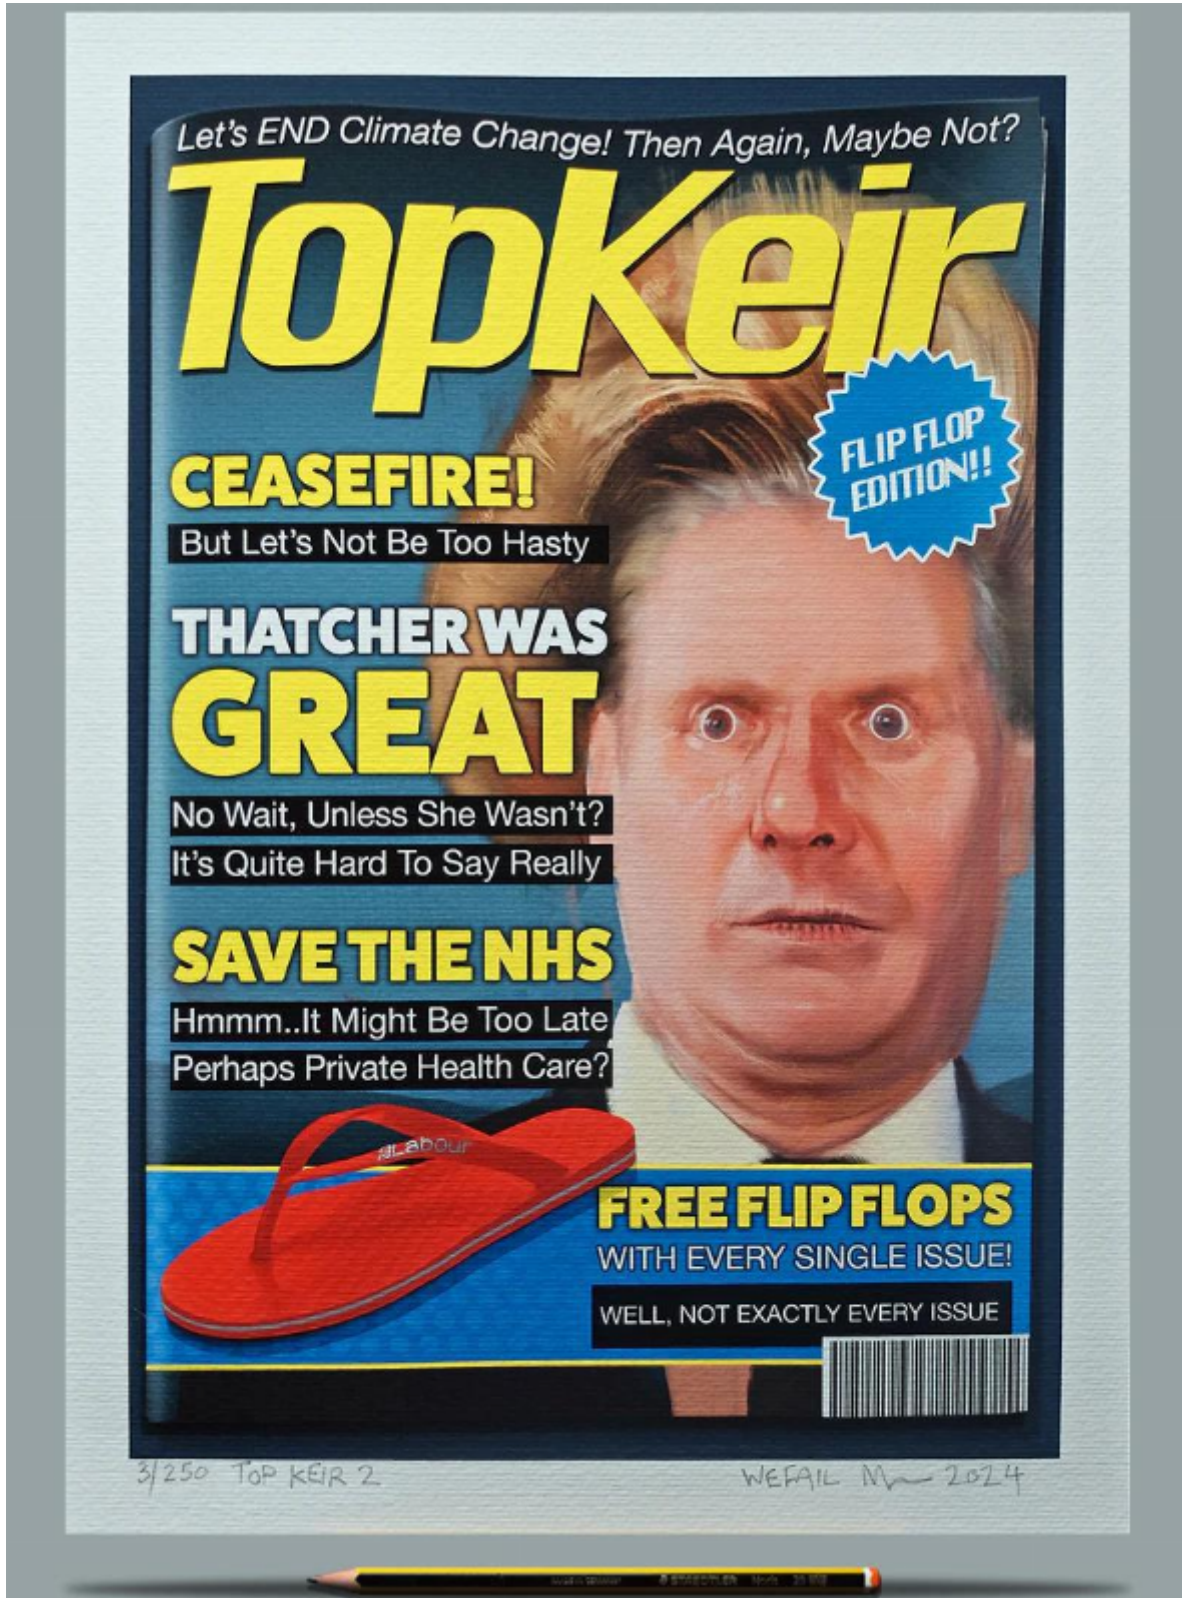

TopKeir 2
Wefail

£50

REF: 3102

Height: 42 cm (16.5")

Width: 30 cm (11.8")

Description

A3 giclée print with dye based inks on textured 210gsm Hahnemühle Albrecht Durer paper.

ED. /250