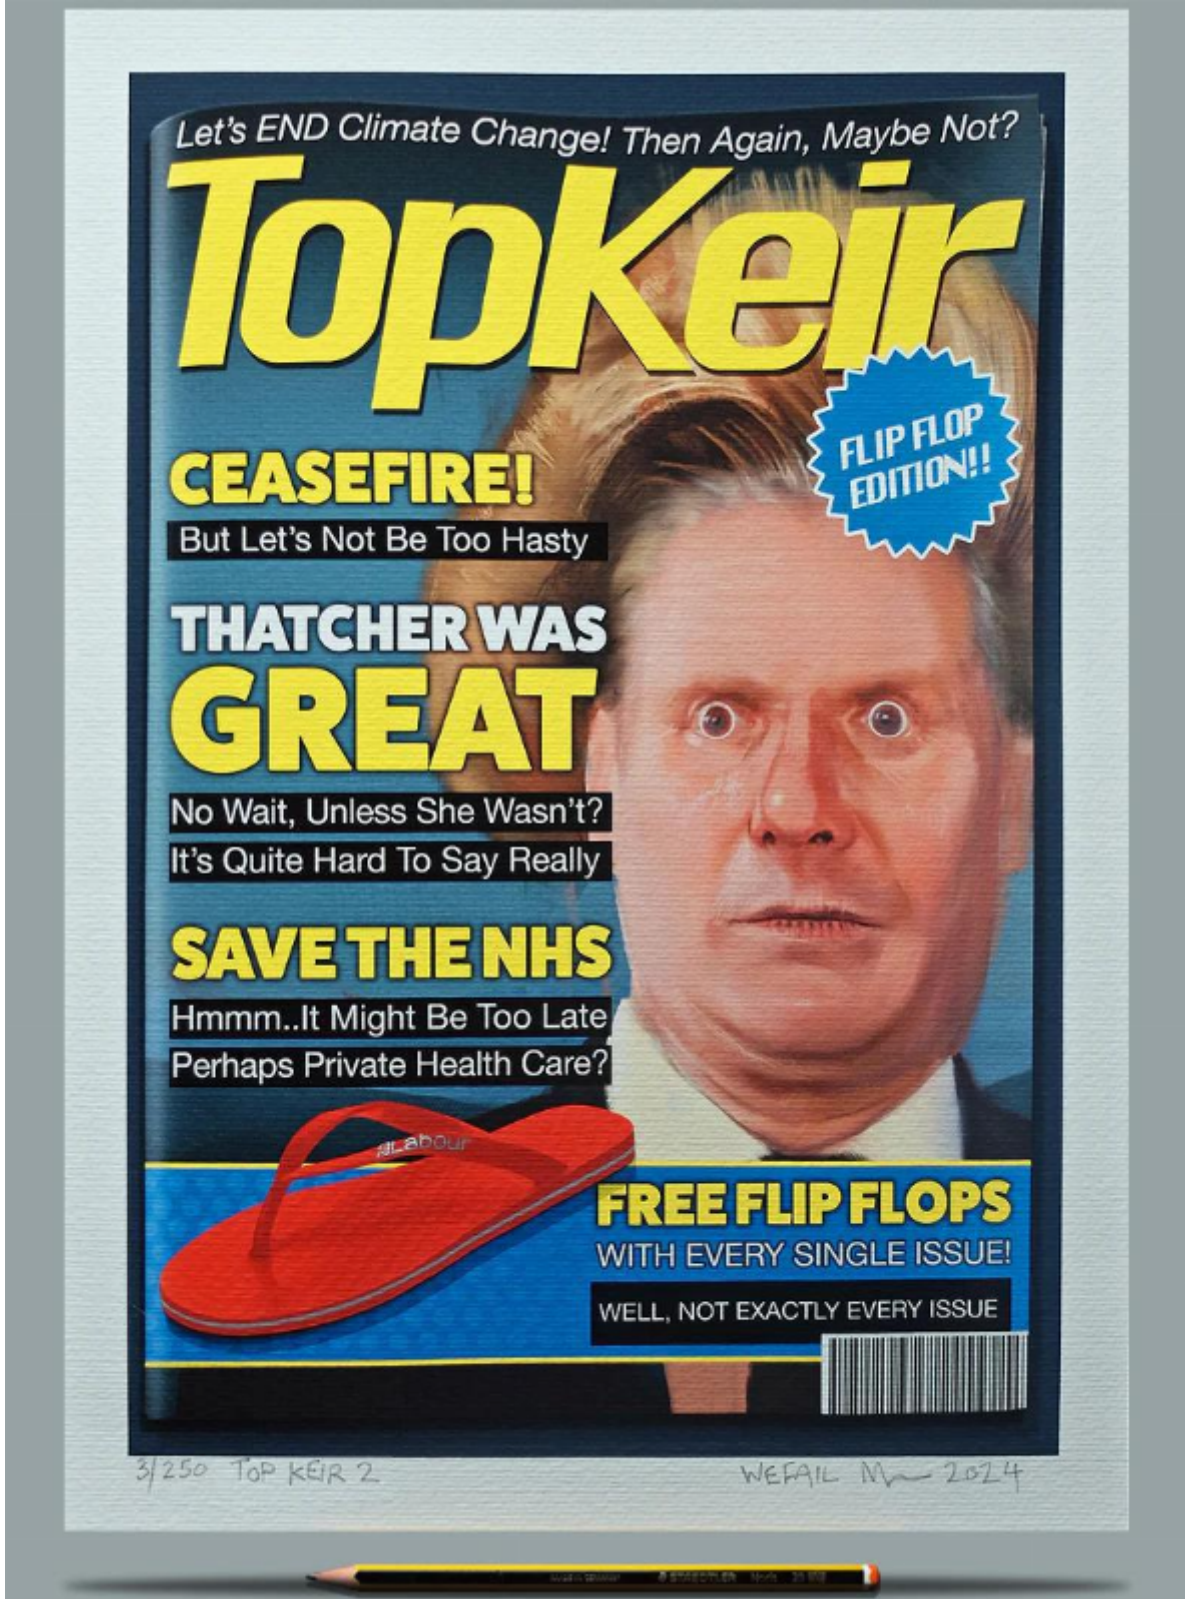

TopKeir 2
Wefail

£50

REF: 3102

Height: 42 cm (16.5")

Width: 30 cm (11.8")

Description

A3 giclée print with dye based inks on textured 210gsm Hahnemühle Albrecht Durer paper.

ED. /250