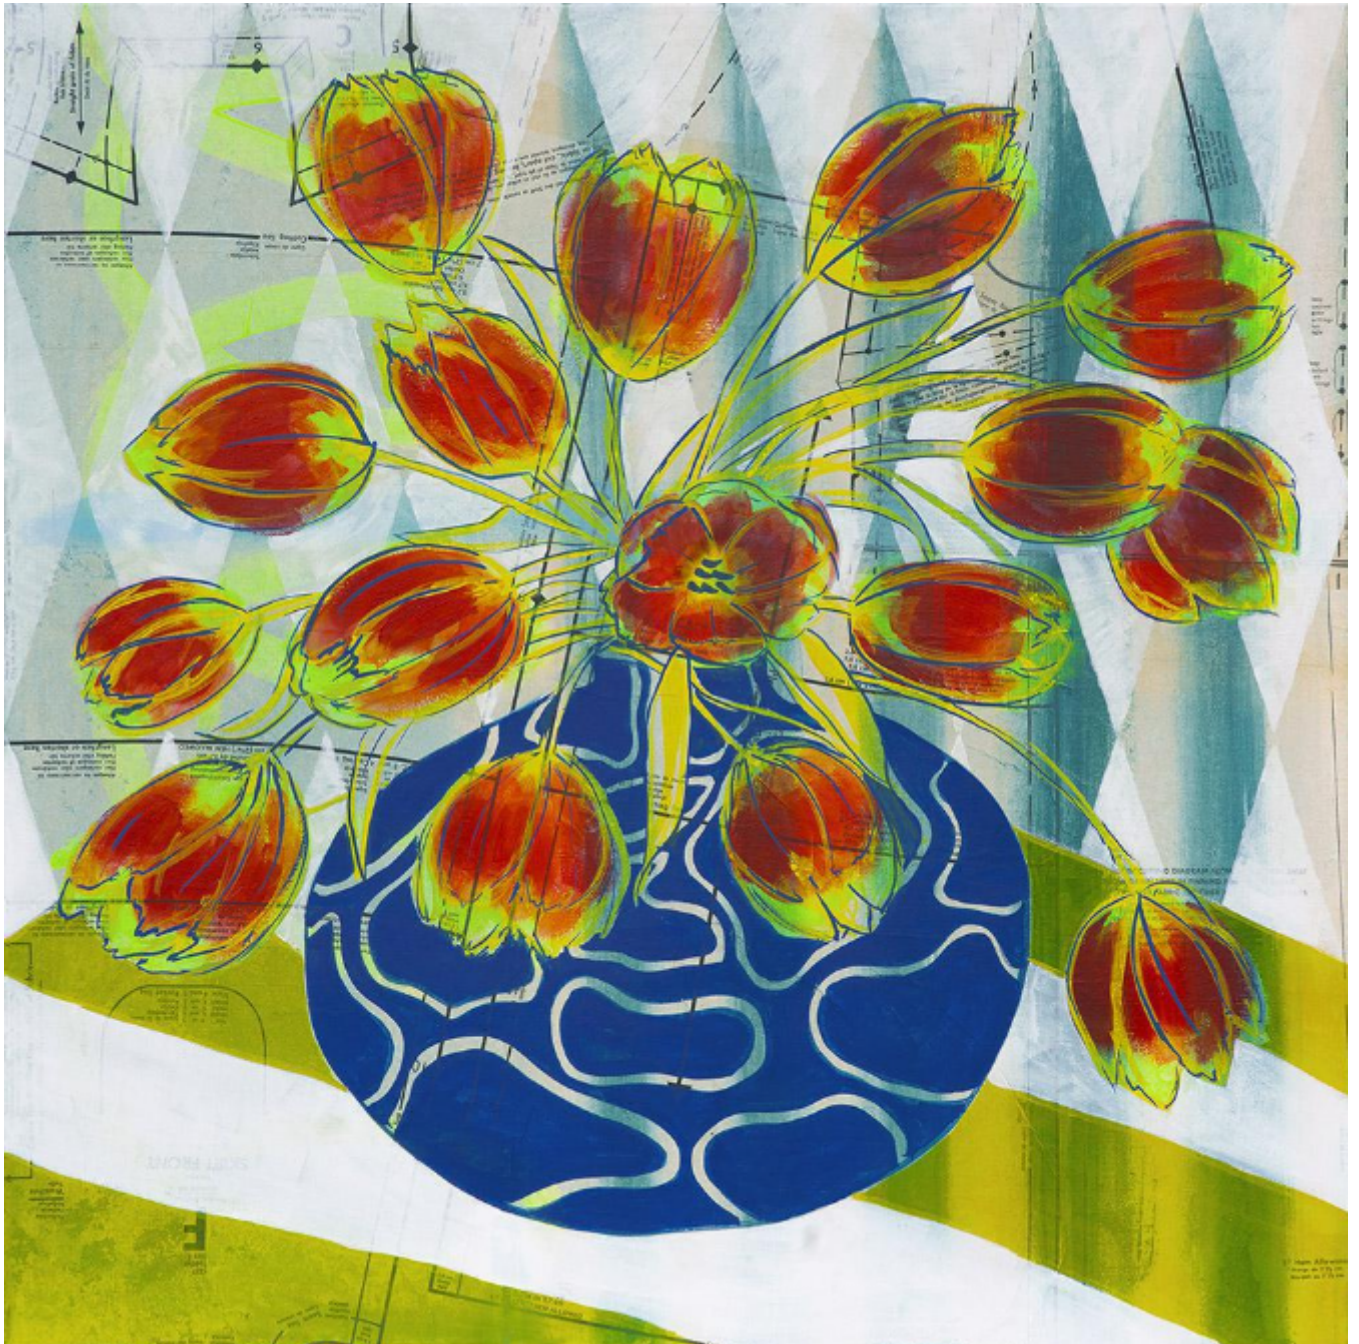

Wiggle Jiggle (Tulips)

Pam Glew

Sold

REF: 3149

Height: 60 cm (23.6")

Width: 60 cm (23.6")

Description

Giclee Print on Minuet Paper.