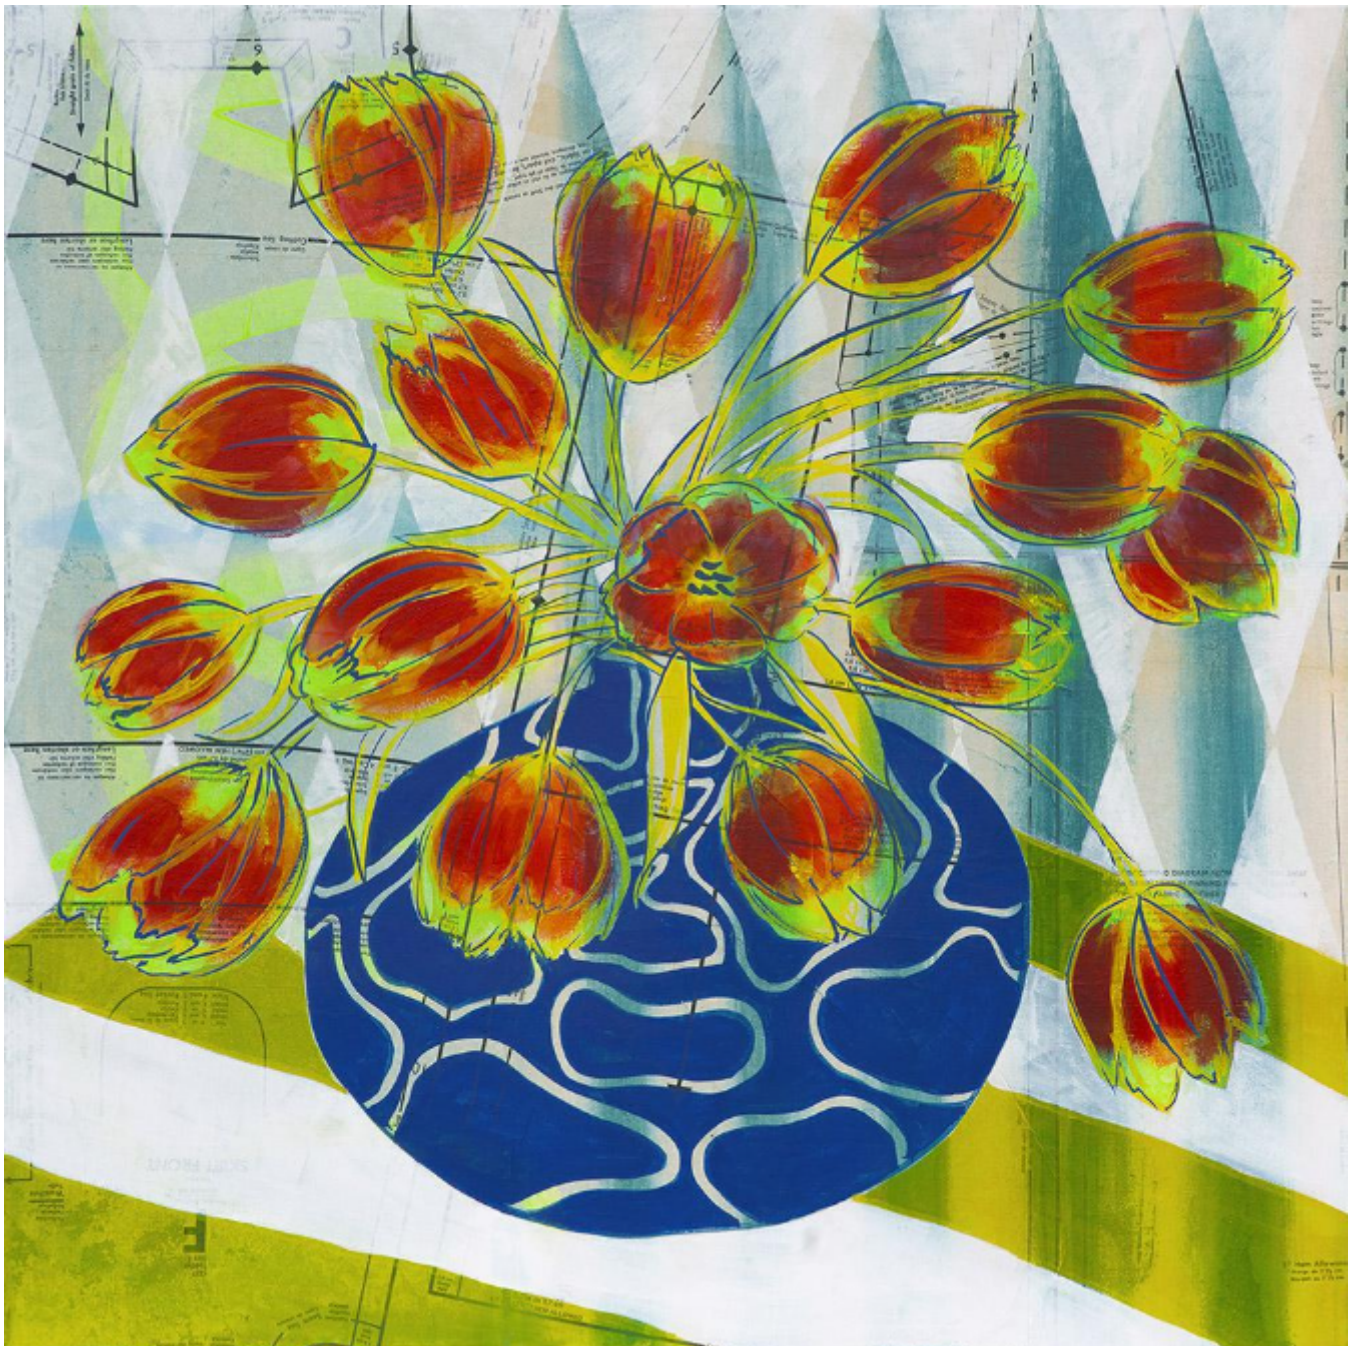

Wiggle Jiggle (Tulips) - Framed
Pam Glew

£325

REF: 3148

Height: 70 cm (27.6")

Width: 70 cm (27.6")

Description

Conservation Framed with AR70 Glass.

Giclee Print on Minuet Paper.