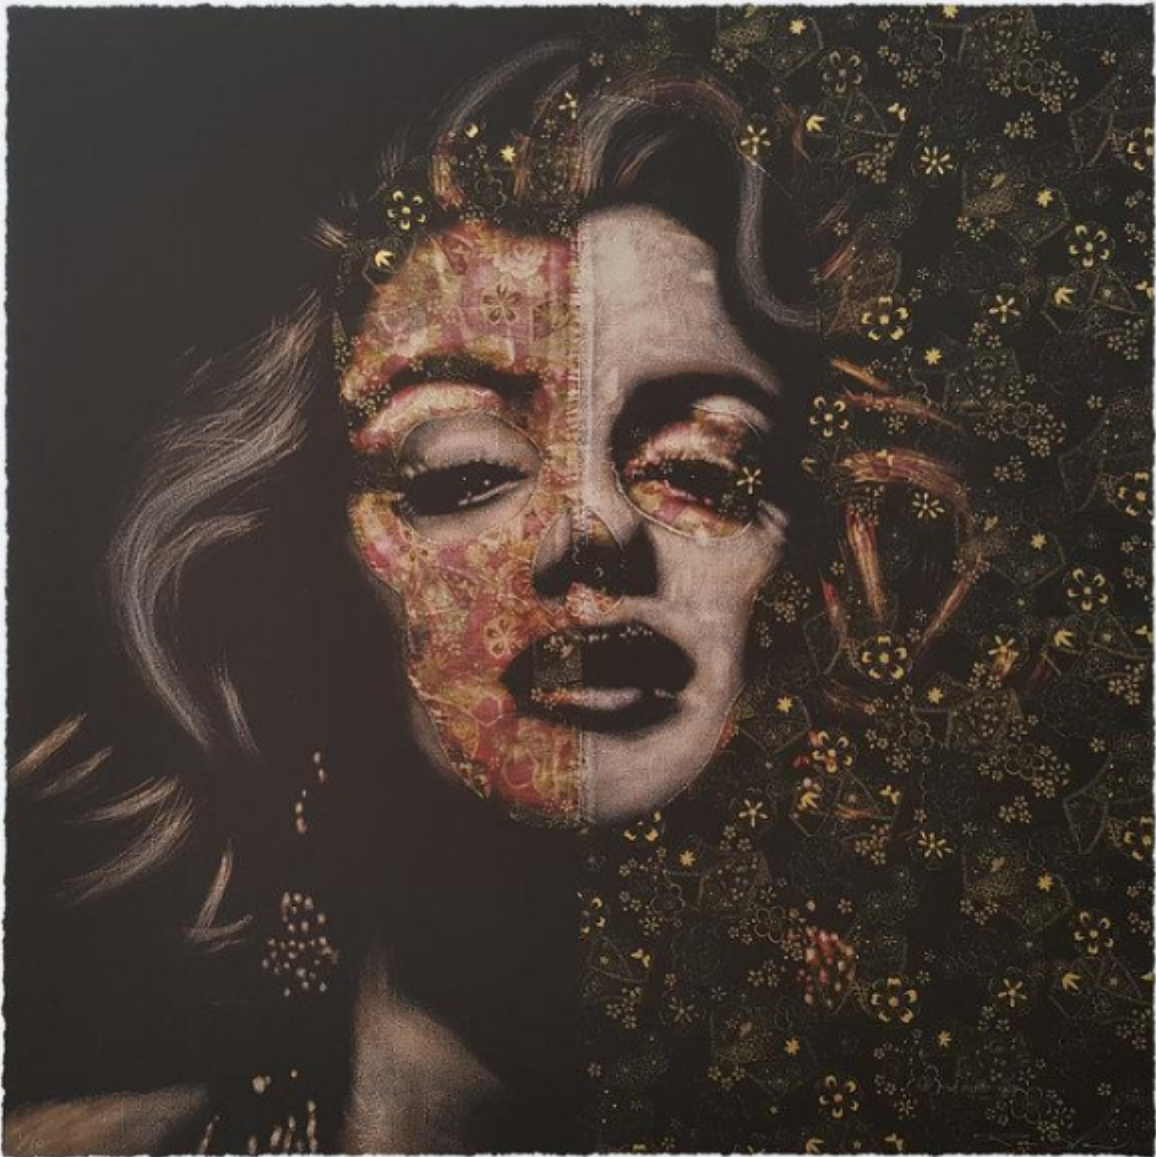

Hel  
Pam Glew

£300

REF: 1573

Height: 50 cm (19.7")

Width: 50 cm (19.7")

## Description

Hand embellished piece on 310gsm cotton rag paper, released exclusively with the Art of Protest Gallery as part of the 'Dark Tales' collection.

ED. /10

Signed by the Artist.

'Own Art' Option Available - Contact the gallery for further information.