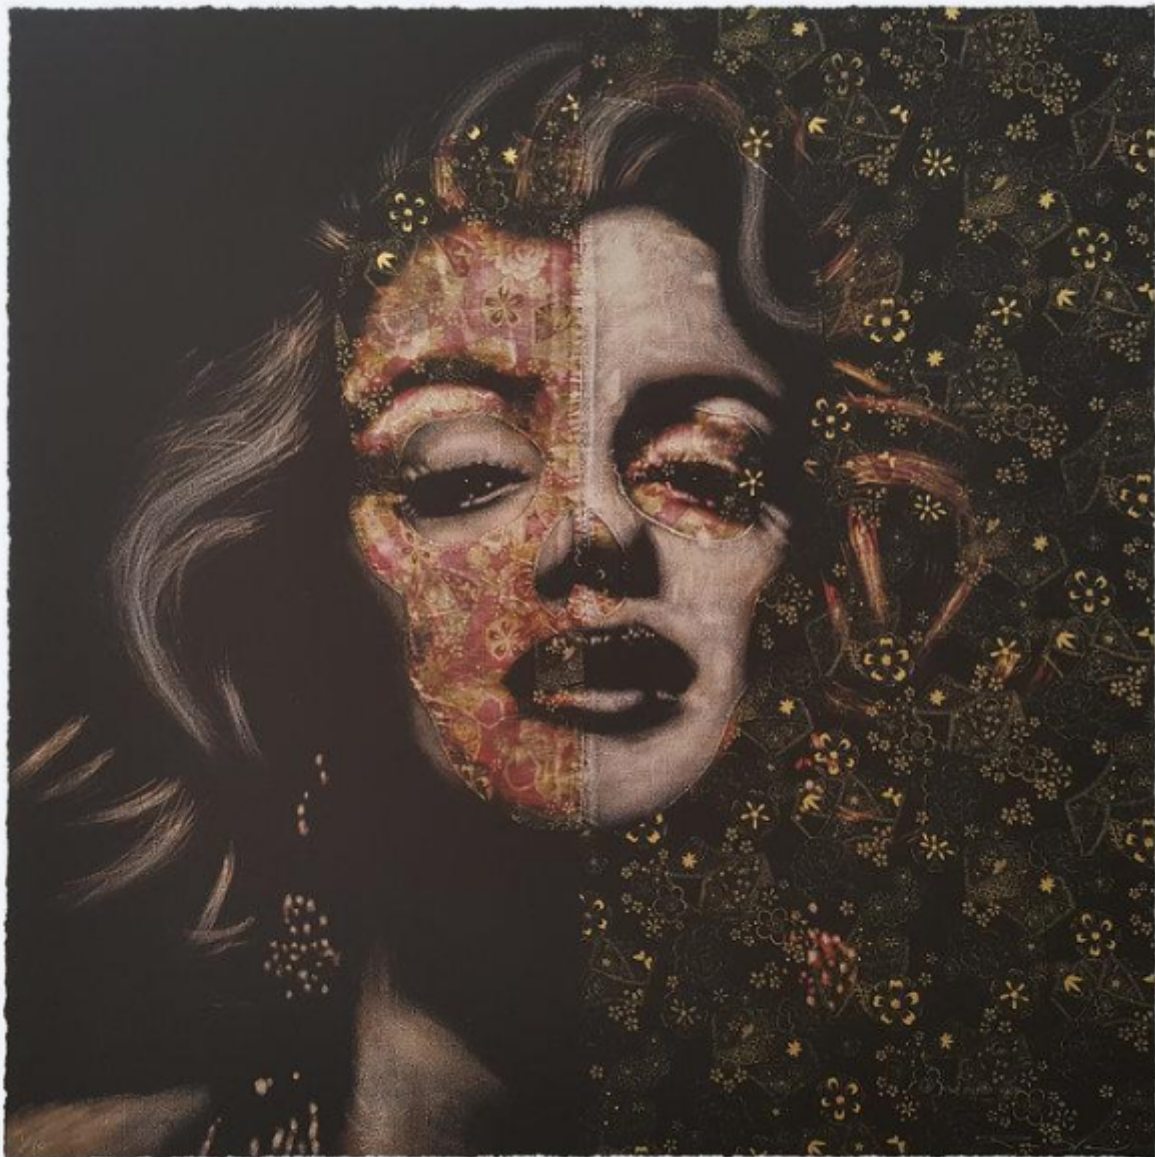

Hel
Pam Glew

£300

REF: 1573

Height: 50 cm (19.7")

Width: 50 cm (19.7")

Description

Hand embellished piece on 310gsm cotton rag paper, released exclusively with the Art of Protest Gallery as part of the 'Dark Tales' collection.