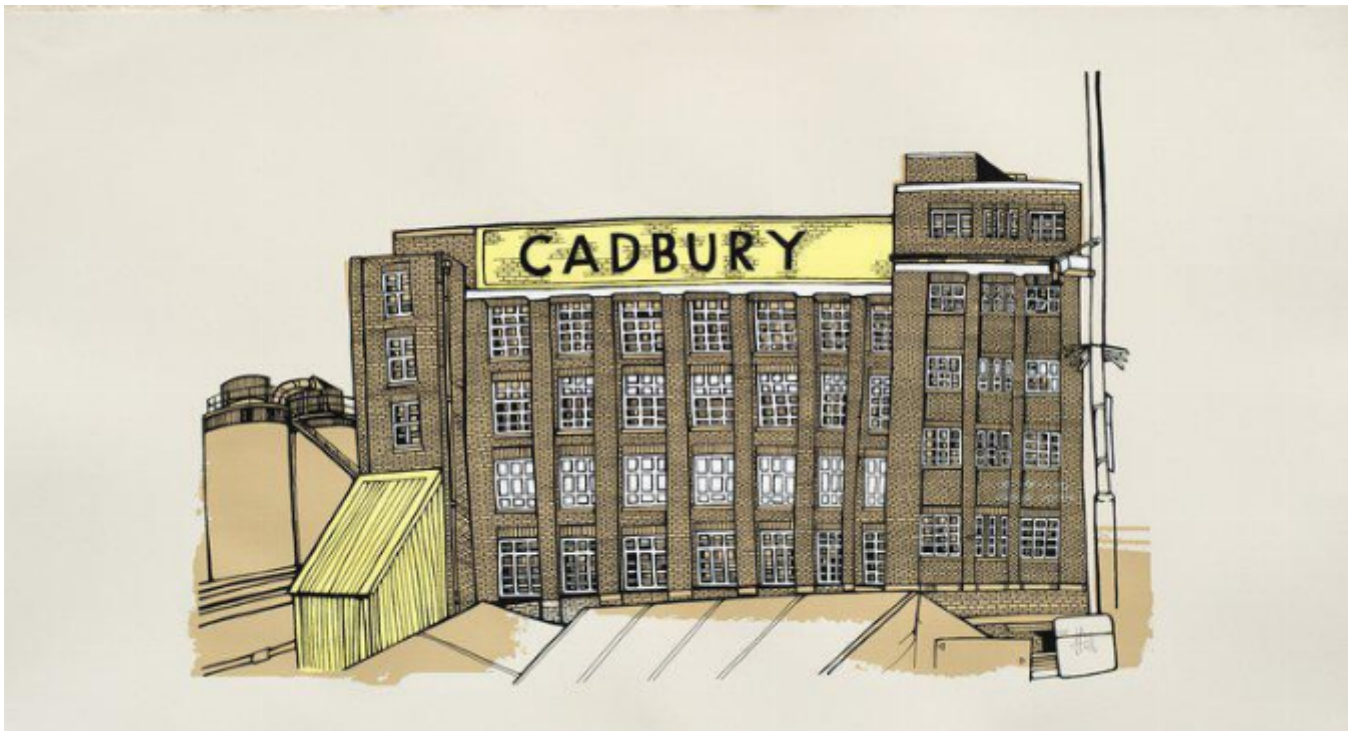

Cadbury - Framed

Jo Peel

£375

REF: 1809

Description

Conservation Framed.

Four colour Screen Print on Somerset Velvet Newsprint with Deckled Edges.

ED. /25