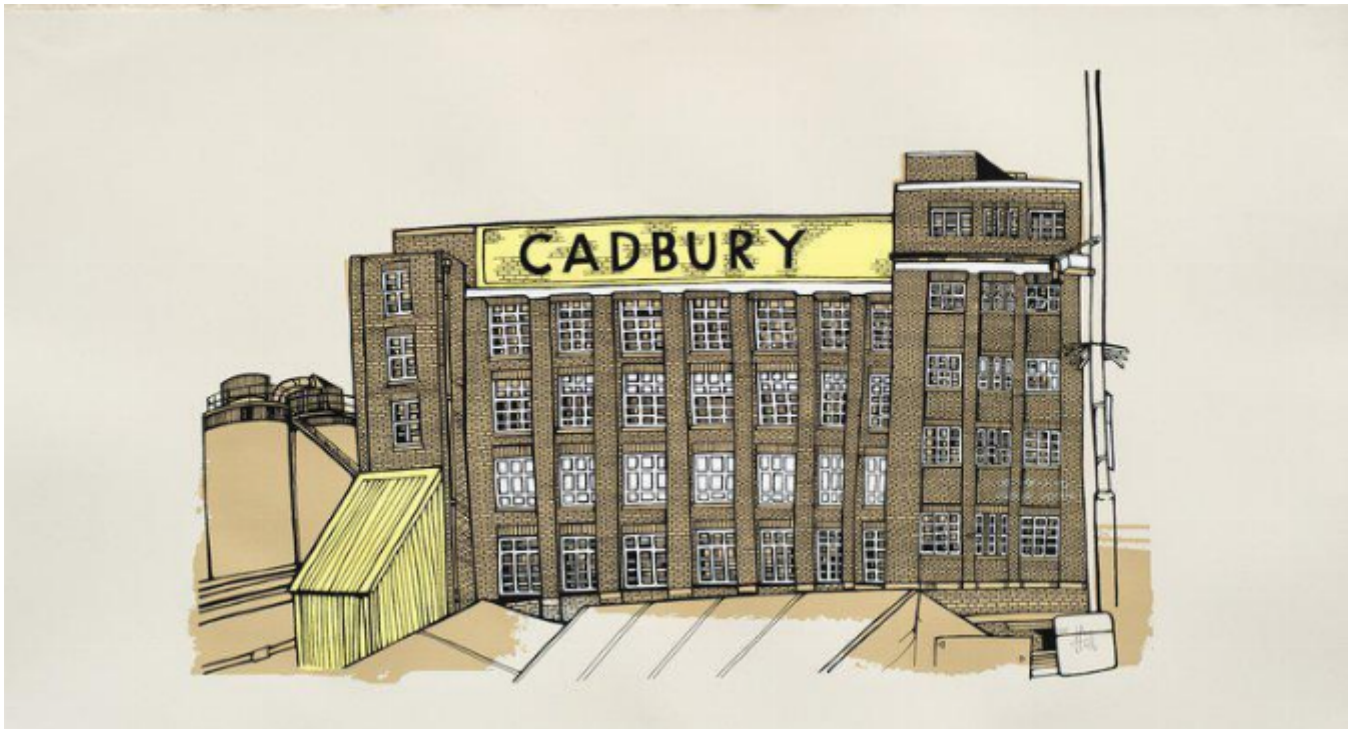

Cadbury - Framed

Jo Peel

£375

REF: 1810

## Description

Conservation Framed.

Four colour Screen Print on Somerset Velvet Newsprint with Deckled Edges.

ED. /25

Signed by the Artist.

'Own Art' Option Available - Contact the gallery for further information.