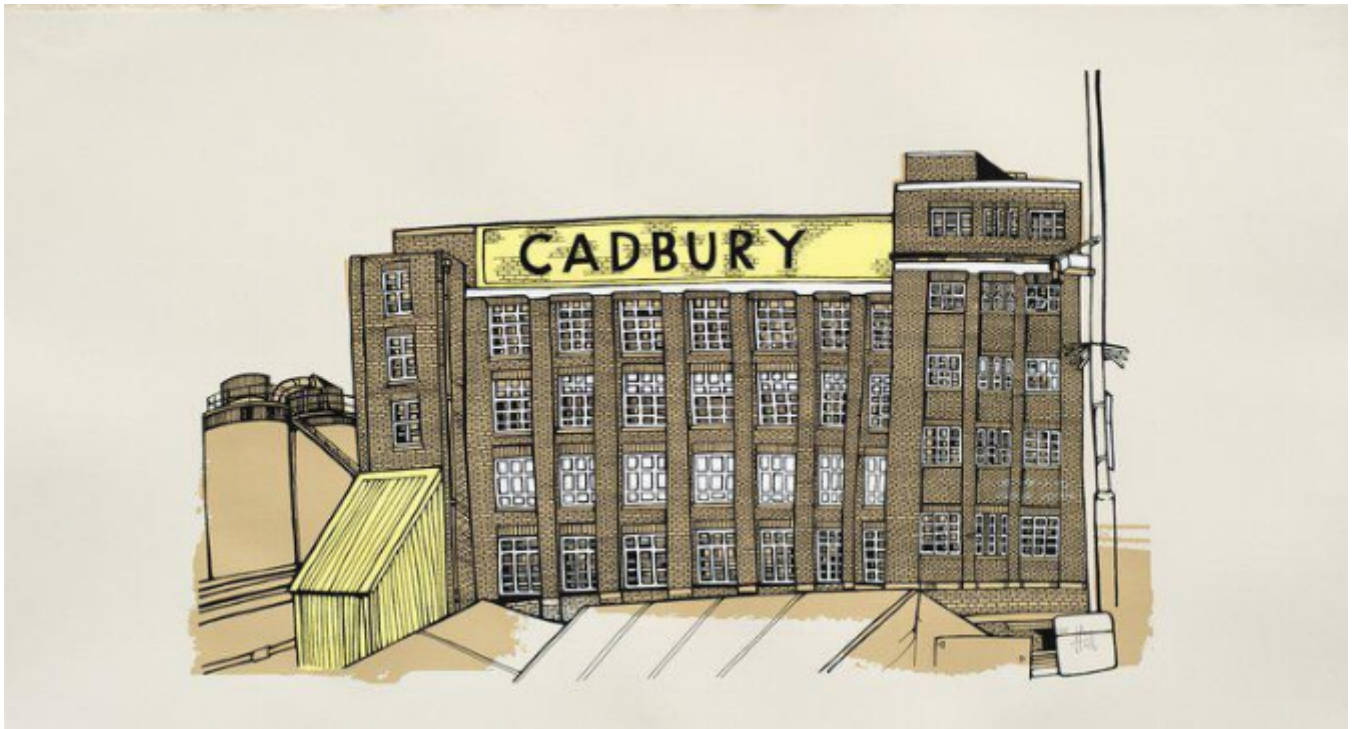

Cadbury - Framed

Jo Peel

£375

REF: 1810

Description

Conservation Framed.

Four colour Screen Print on Somerset Velvet Newsprint with Deckled Edges.

ED. /25