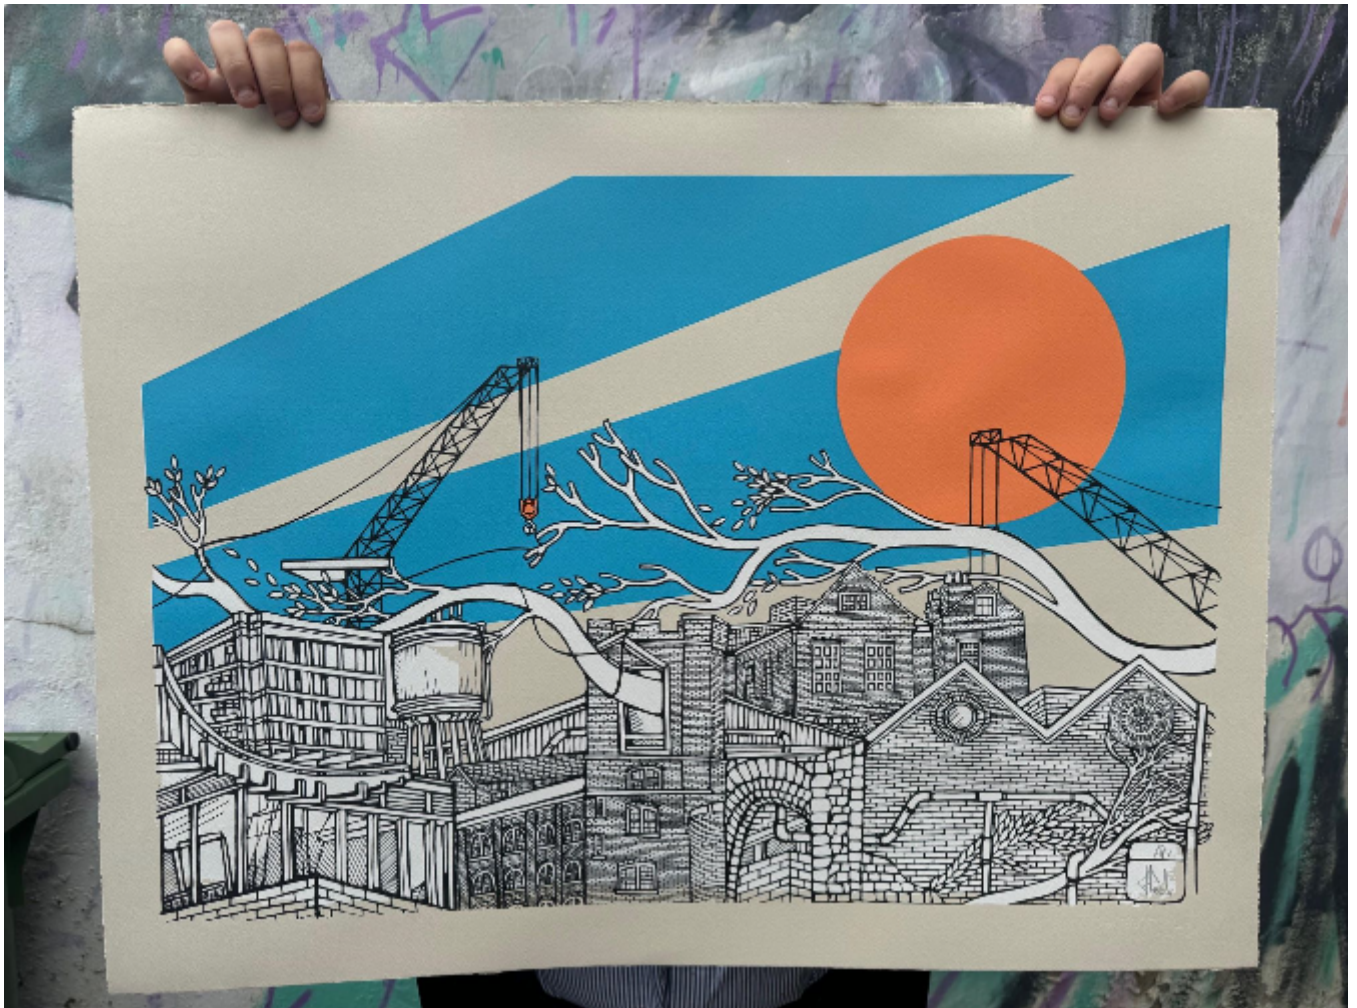

Eboracum

Jo Peel

£175

REF: 3100

Height: 56 cm (22")

Width: 76 cm (29.9")

Description

You may already be familiar with Jo's recent mural opposite Poppleton School, a stunning creation commissioned for one of our collectors over the Easter period. It was during the execution of this mural that Jo immersed herself in the rich architectural landscape of York, drawing inspiration that has culminated in her latest work, "Eboracum."

"Eboracum" is an assemblage of buildings that captured Jo's attention during her stay in the city.

4 colour screen print on 250gsm somerset velvet newsprint with deckled edge.

ED. /30

Signed by the Artist.