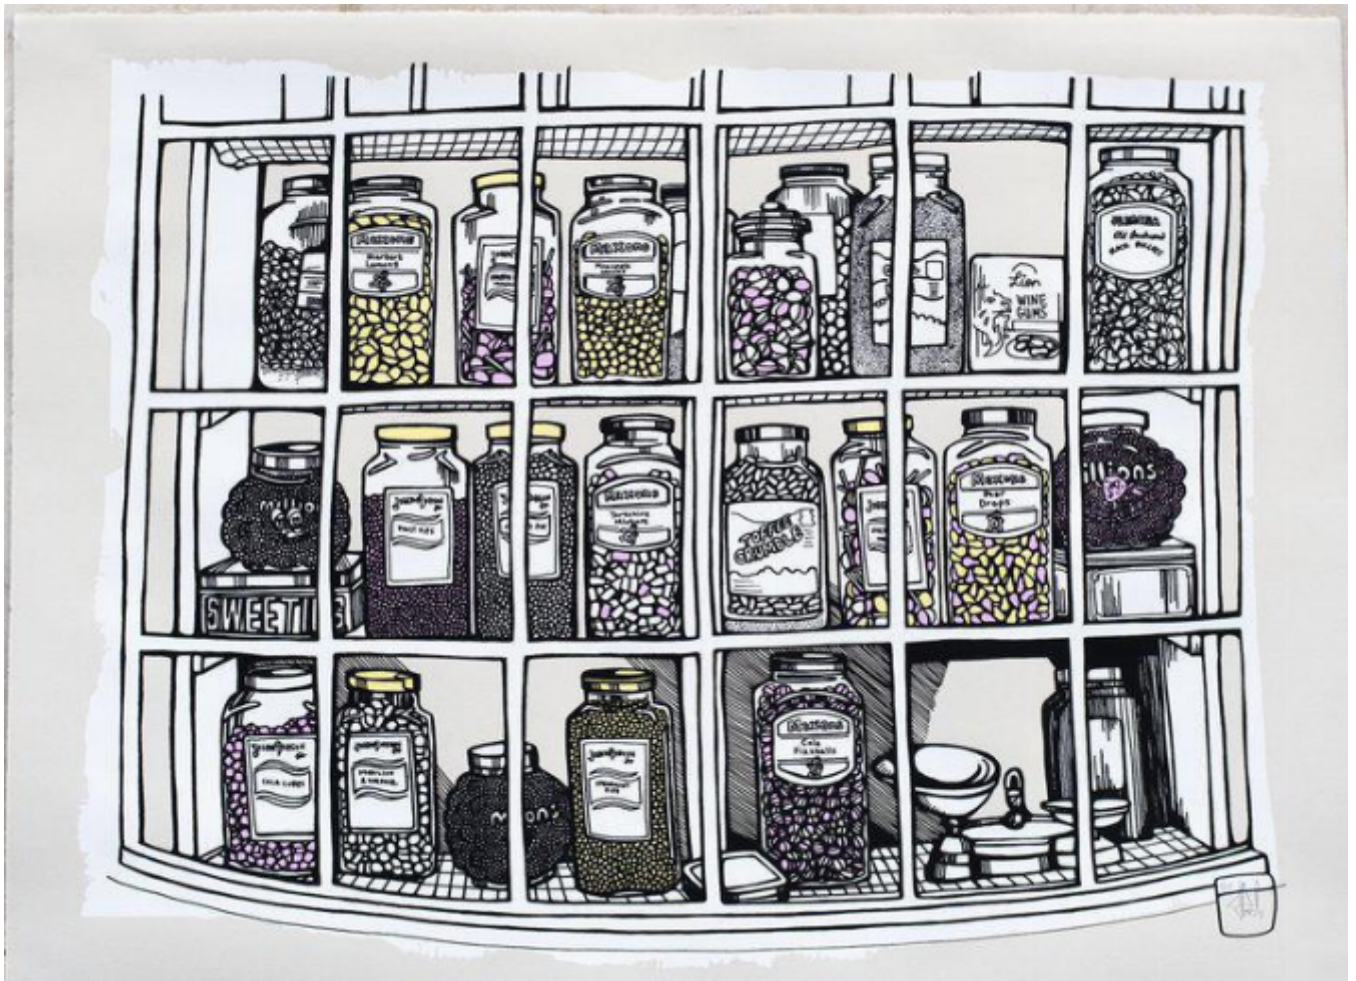

Kid In A Sweet Shop

Jo Peel

£125

REF: 1121

Height: 56 cm (22")

Width: 75 cm (29.5")

Description

Four Colour Screen Print on Somerset Velvet Newsprint with Deckled Edges.