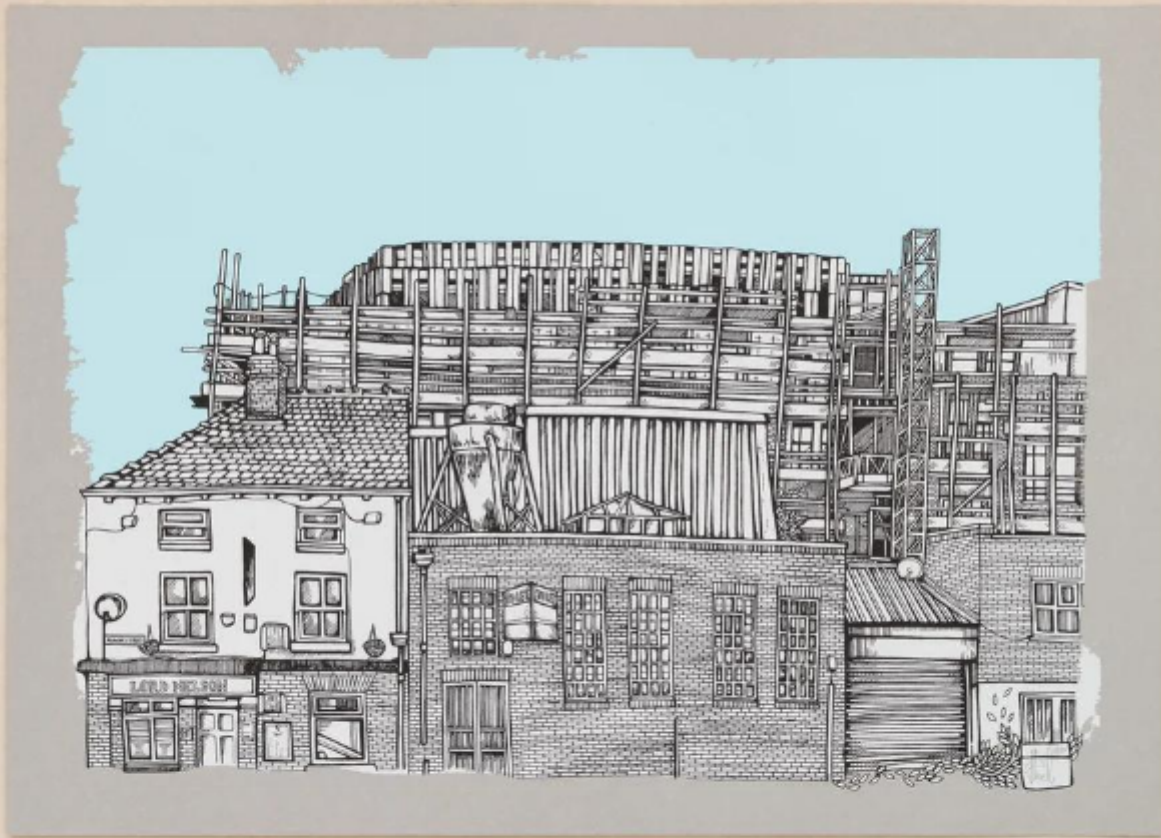

The Lord Nelson - Framed

Jo Peel

£225

REF: 3037

Height: 53 cm (20.9")

Width: 73 cm (28.7")

## Description

Conservation Framed with AR70 Glass.

A small pub nestled into the corner of an old red-brick building. Scaffolding towers behind as new buildings dwarf these little old factories, the face of Sheffield's industry changing, with every building that is torn down and replaced with glass, concrete and steel.

3 Colour Screen Print on 360gsm Landor Grey Paper.

ED. /30

Signed by the Artist.