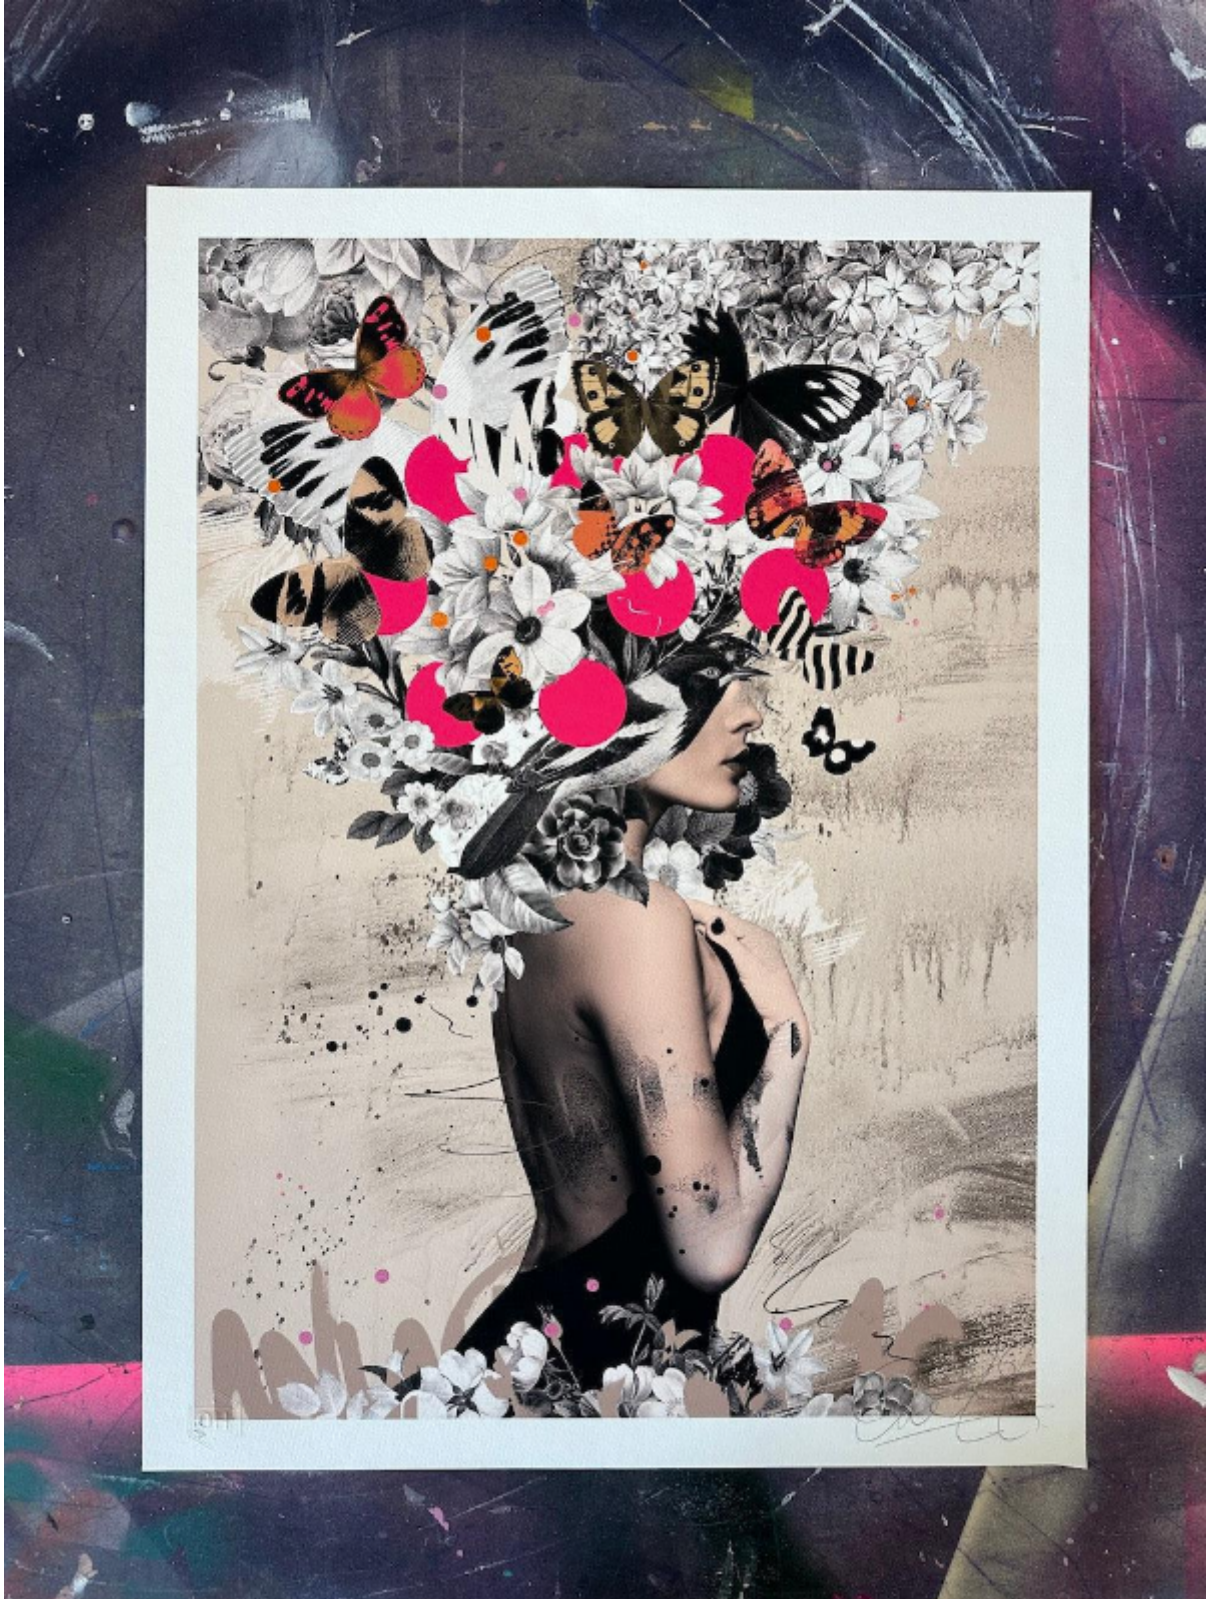

The Watcher - Framed

Olly Howe

£425

REF: 3173

Height: 75 cm (29.5")

Width: 55 cm (21.7")

Description

Conservation Framed with AR70 Glass.

Archival print on 320g acid free fine art paper hand finished with spray paint.

ED. /30

Signed by the Artist.