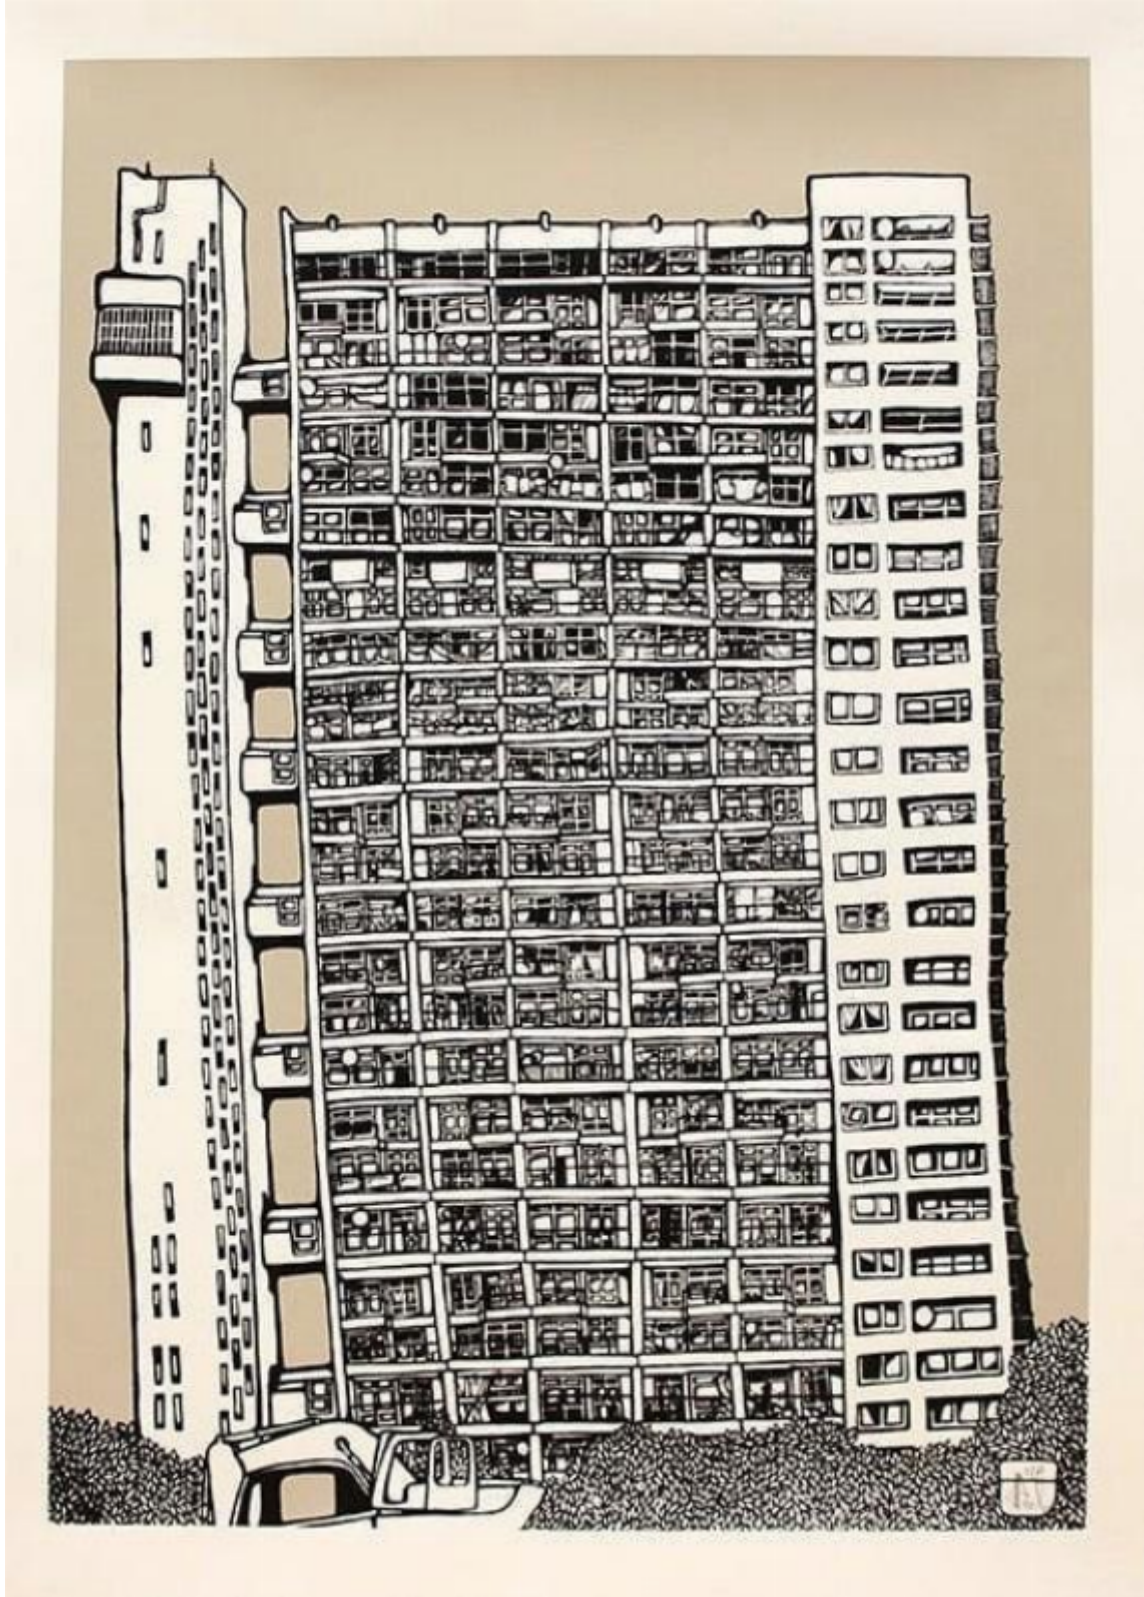

Trellick Tower- Mizzle - Framed

Jo Peel

£195

REF: 1794

Height: 72.36 cm (28.5")

Width: 50.78 cm (20")

## Description

Conservation Framed.

250 GSM Somerset Velvet Newsprint with Deckled Edges.

ED. /30

Signed by the Artist.