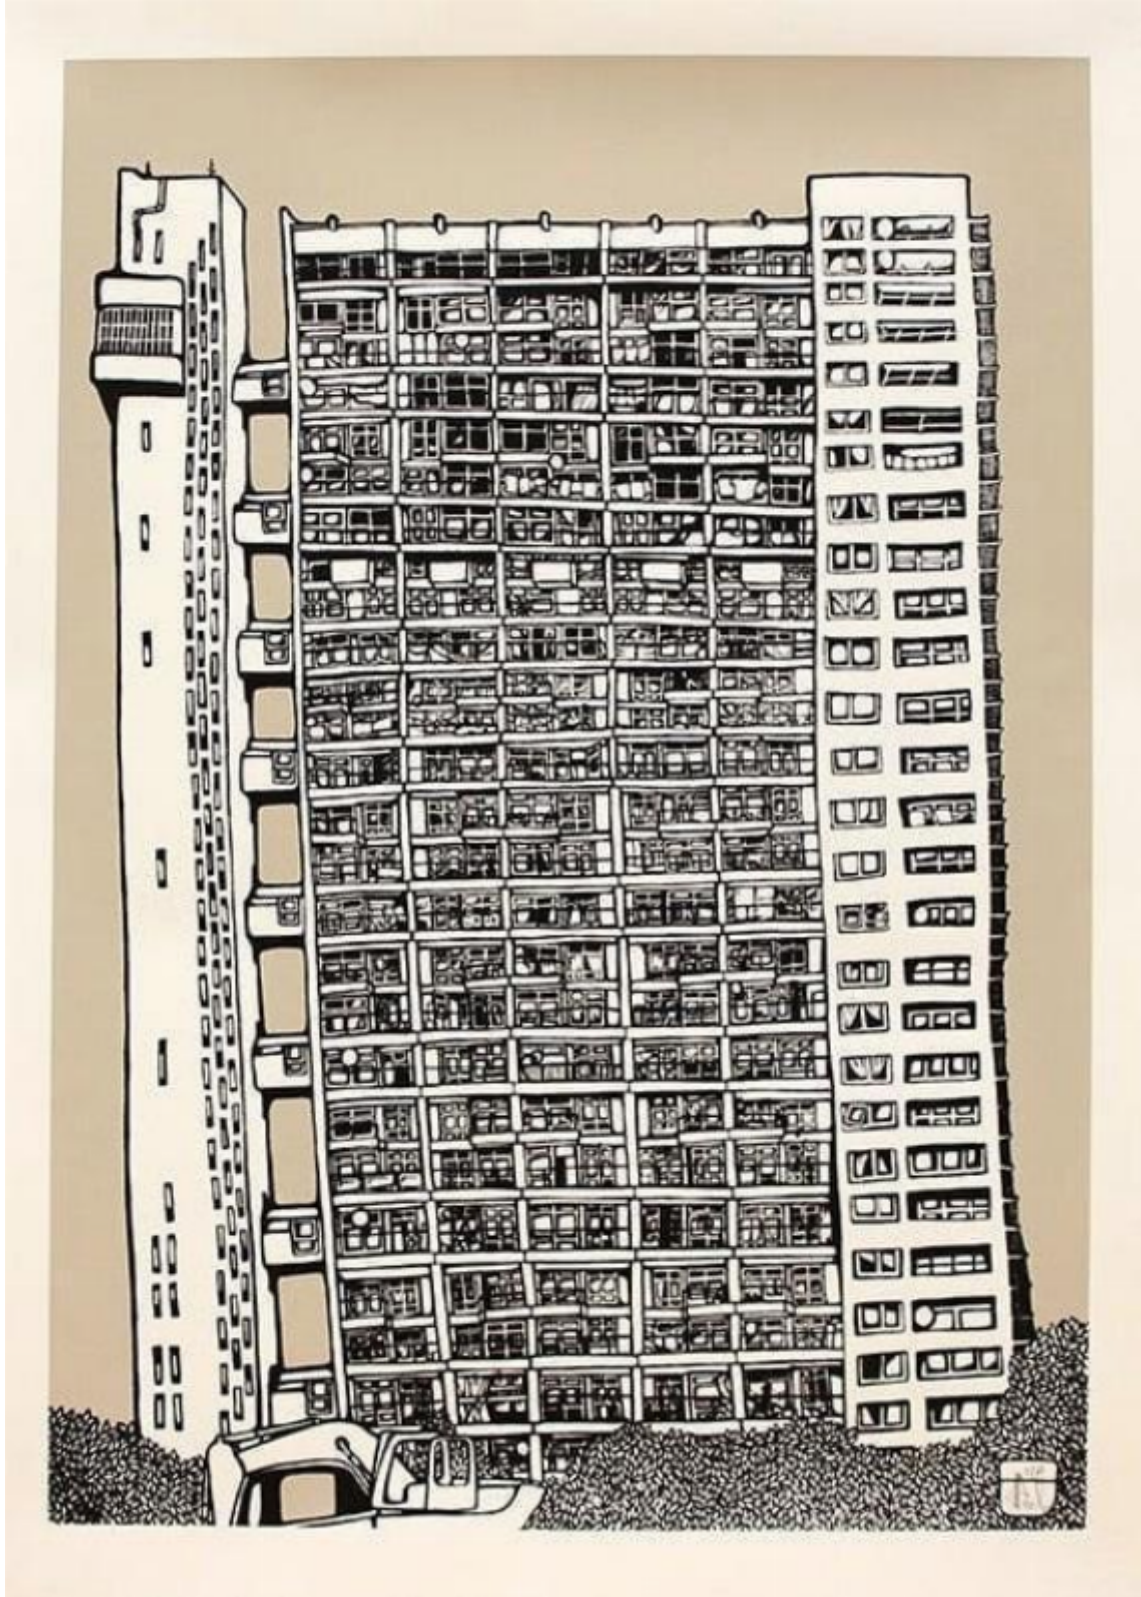

Trellick Tower- Mizzle - Framed

Jo Peel

£195

REF: 1794

Height: 72.36 cm (28.5")

Width: 50.78 cm (20")

Description

Conservation Framed.

250 GSM Somerset Velvet Newsprint with Deckled Edges.

ED. /30

Signed by the Artist.