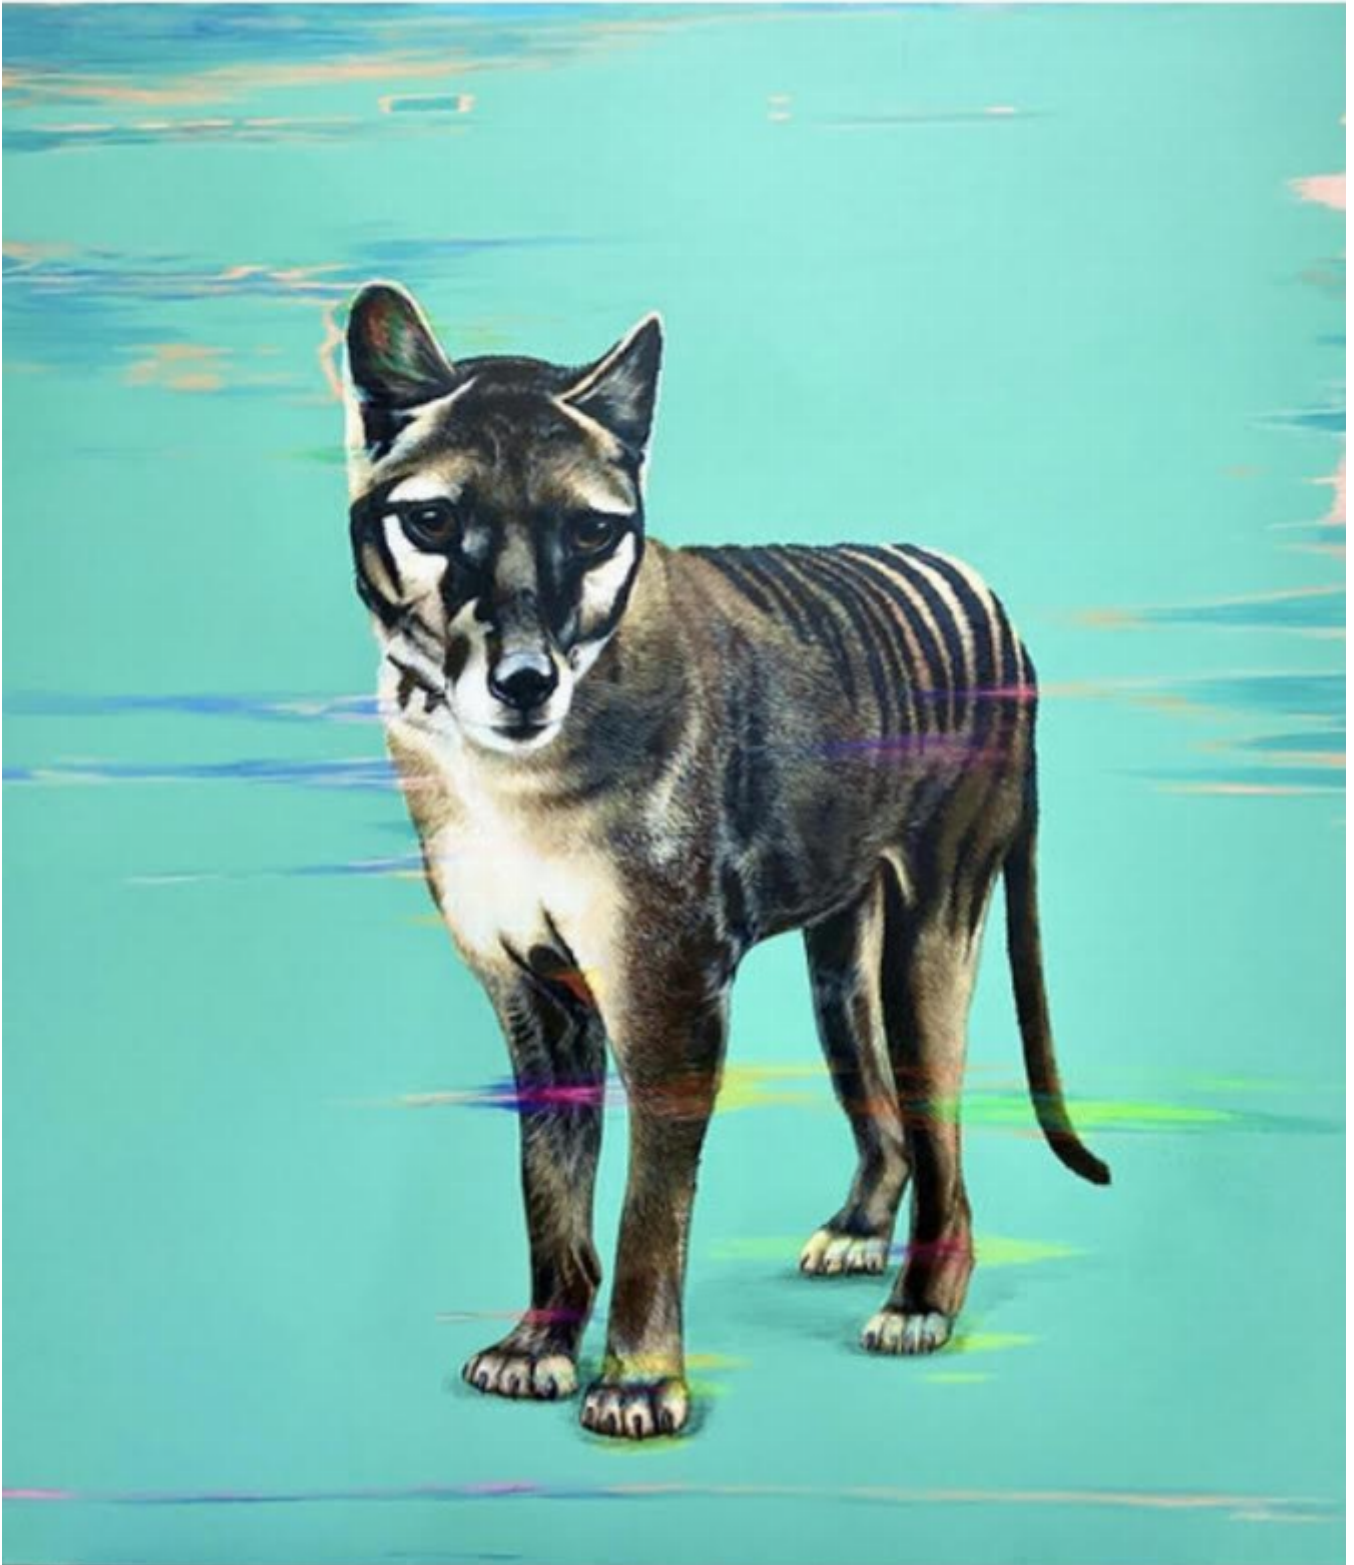

Thylacine
Louise McNaught

£2,000

REF: 2080

Height: 80 cm (31.5")

Width: 70 cm (27.6")

Description

Original

Acrylic & Spray Paint on Canvas

This piece is of the extinct Tasmanian Tiger (which is technically a marsupial) that became extinct in the 1930s. A beautiful feature native to Tasmania in Australia, it's depicted as glitching in this piece as although it has even declared to be extinct there have been sightings ever since....