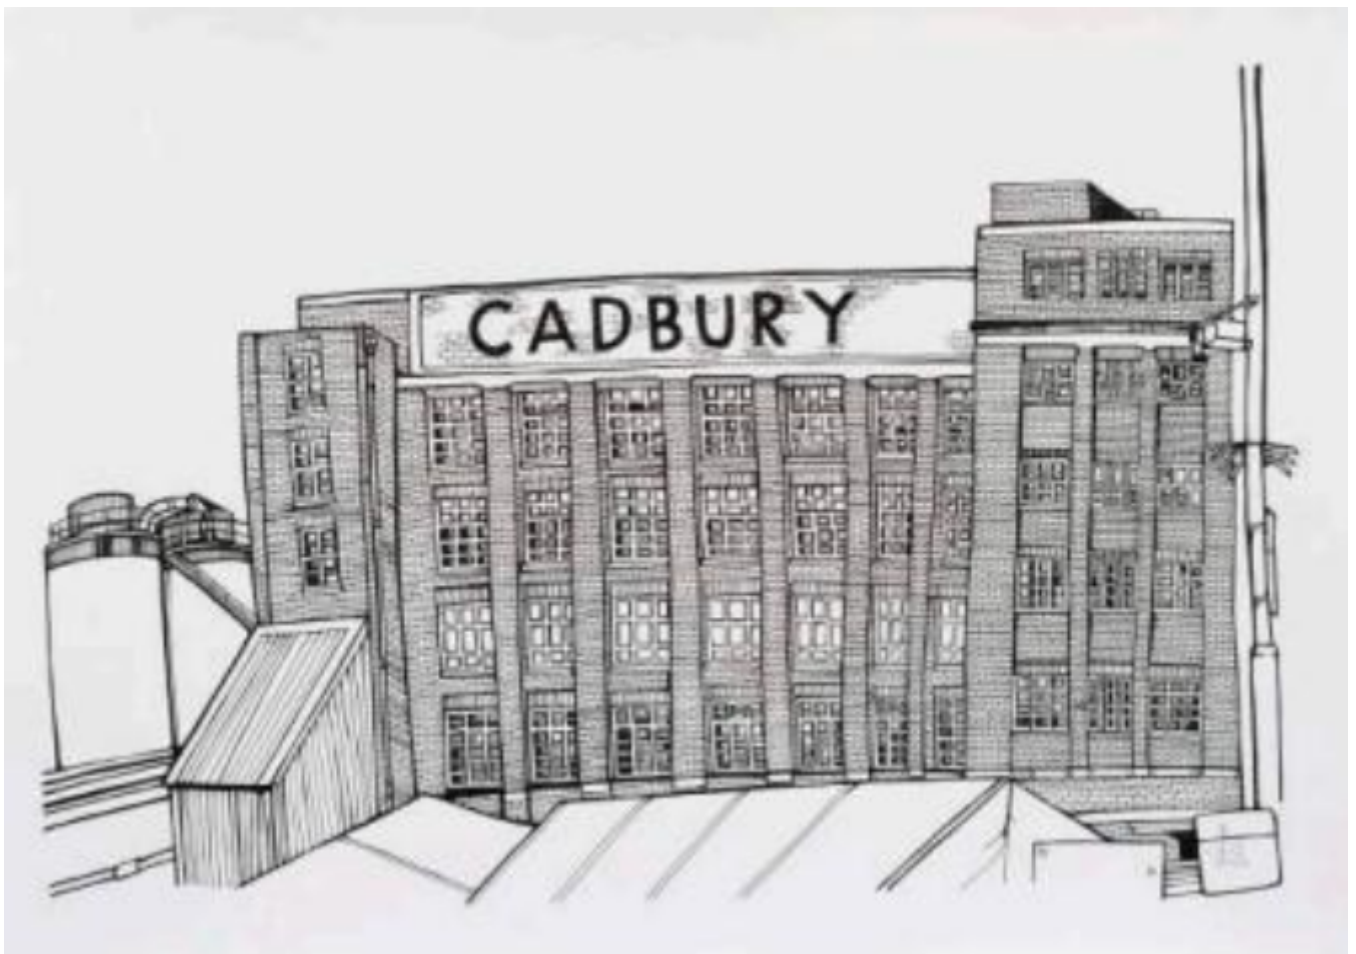

Cadbury's (Original Sketch) - Framed

Jo Peel

£950

REF: 1342

Height: 50 cm (19.7")

Width: 70 cm (27.6")

## Description

Original Pen and Ink Drawing.

Cadbury factory, Bournville , This factory still functions and makes chocolate every day. Take a trip down to Bournville and the smell of chocolate permeates the air.