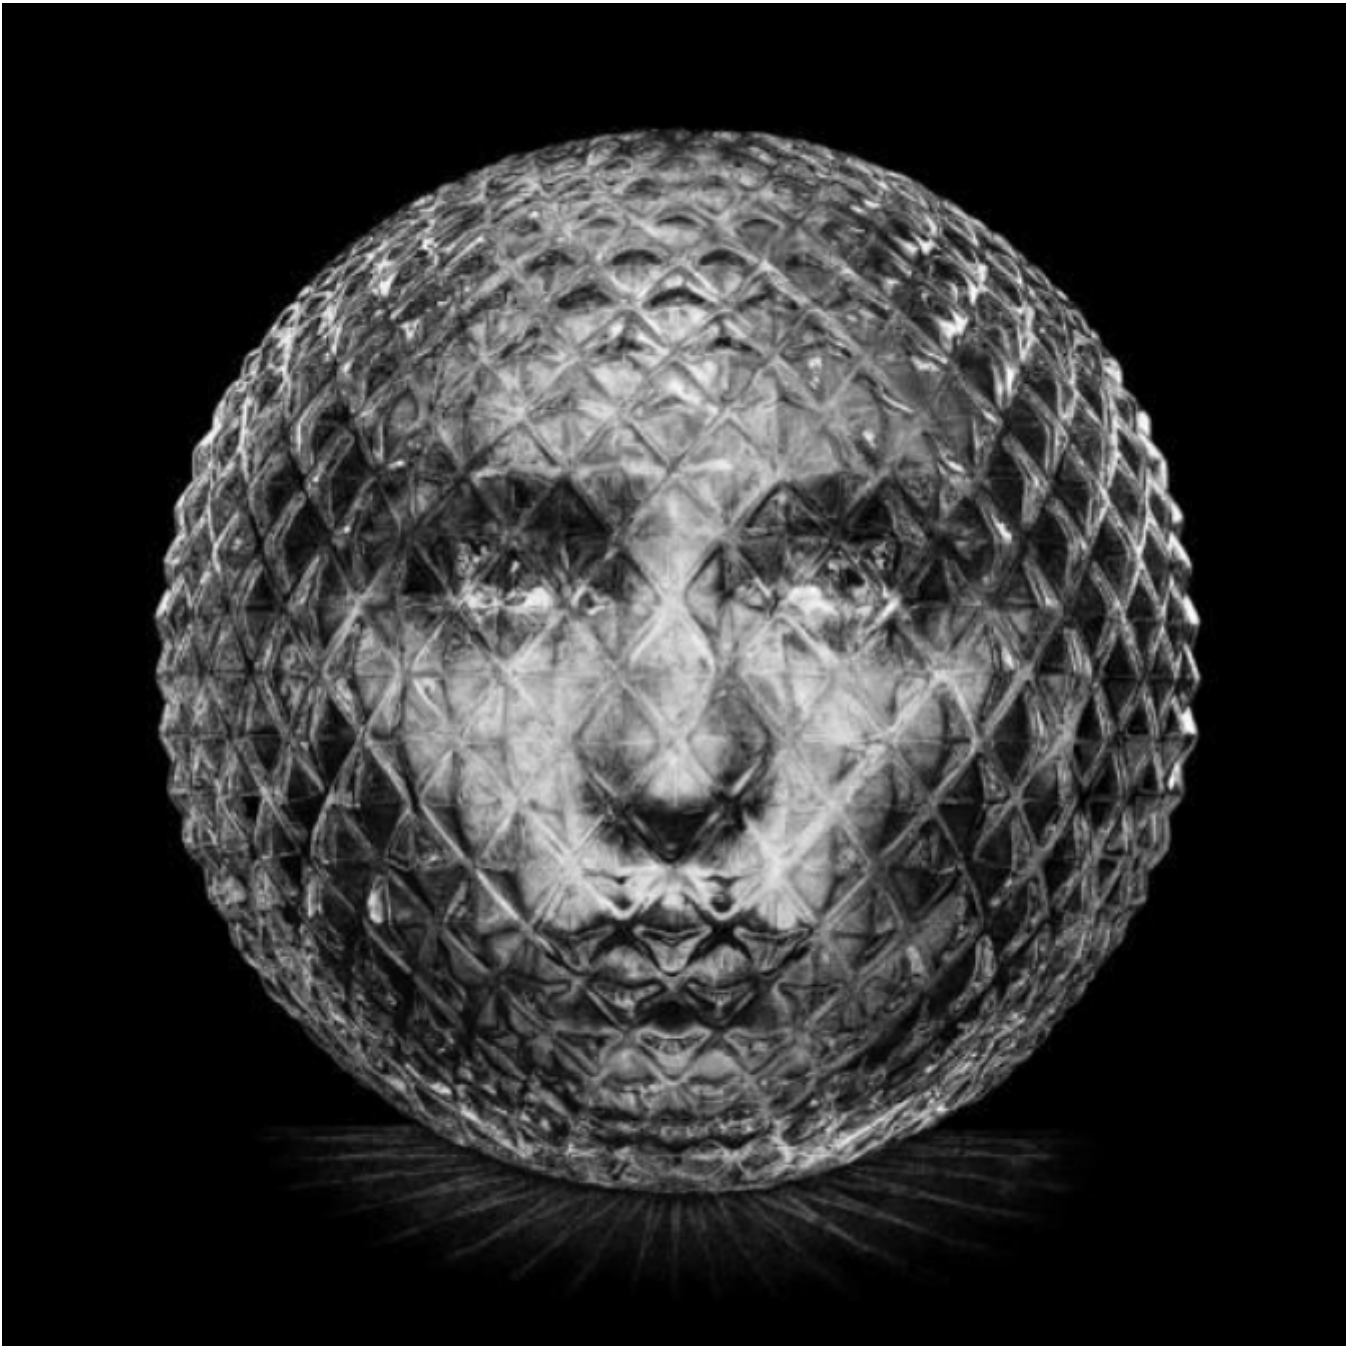

Liminality Original - Framed  
CJP

£9,350

REF: 3451

Height: 91.5 cm (36")

Width: 91.5 cm (36")

## Description

Conservation Framed with AR70 Glass.

Original.

Liminality: occupying a position at, or on both sides of, a boundary or threshold.

"States of being, perception of reality and alternate dimensions, viewed through the ripples of our space-time continuum."

Ink Pen and Charcoal on 660gsm 100% unbleached cotton with deckled edge. Float mounted in black frame.

Signed by the Artist.