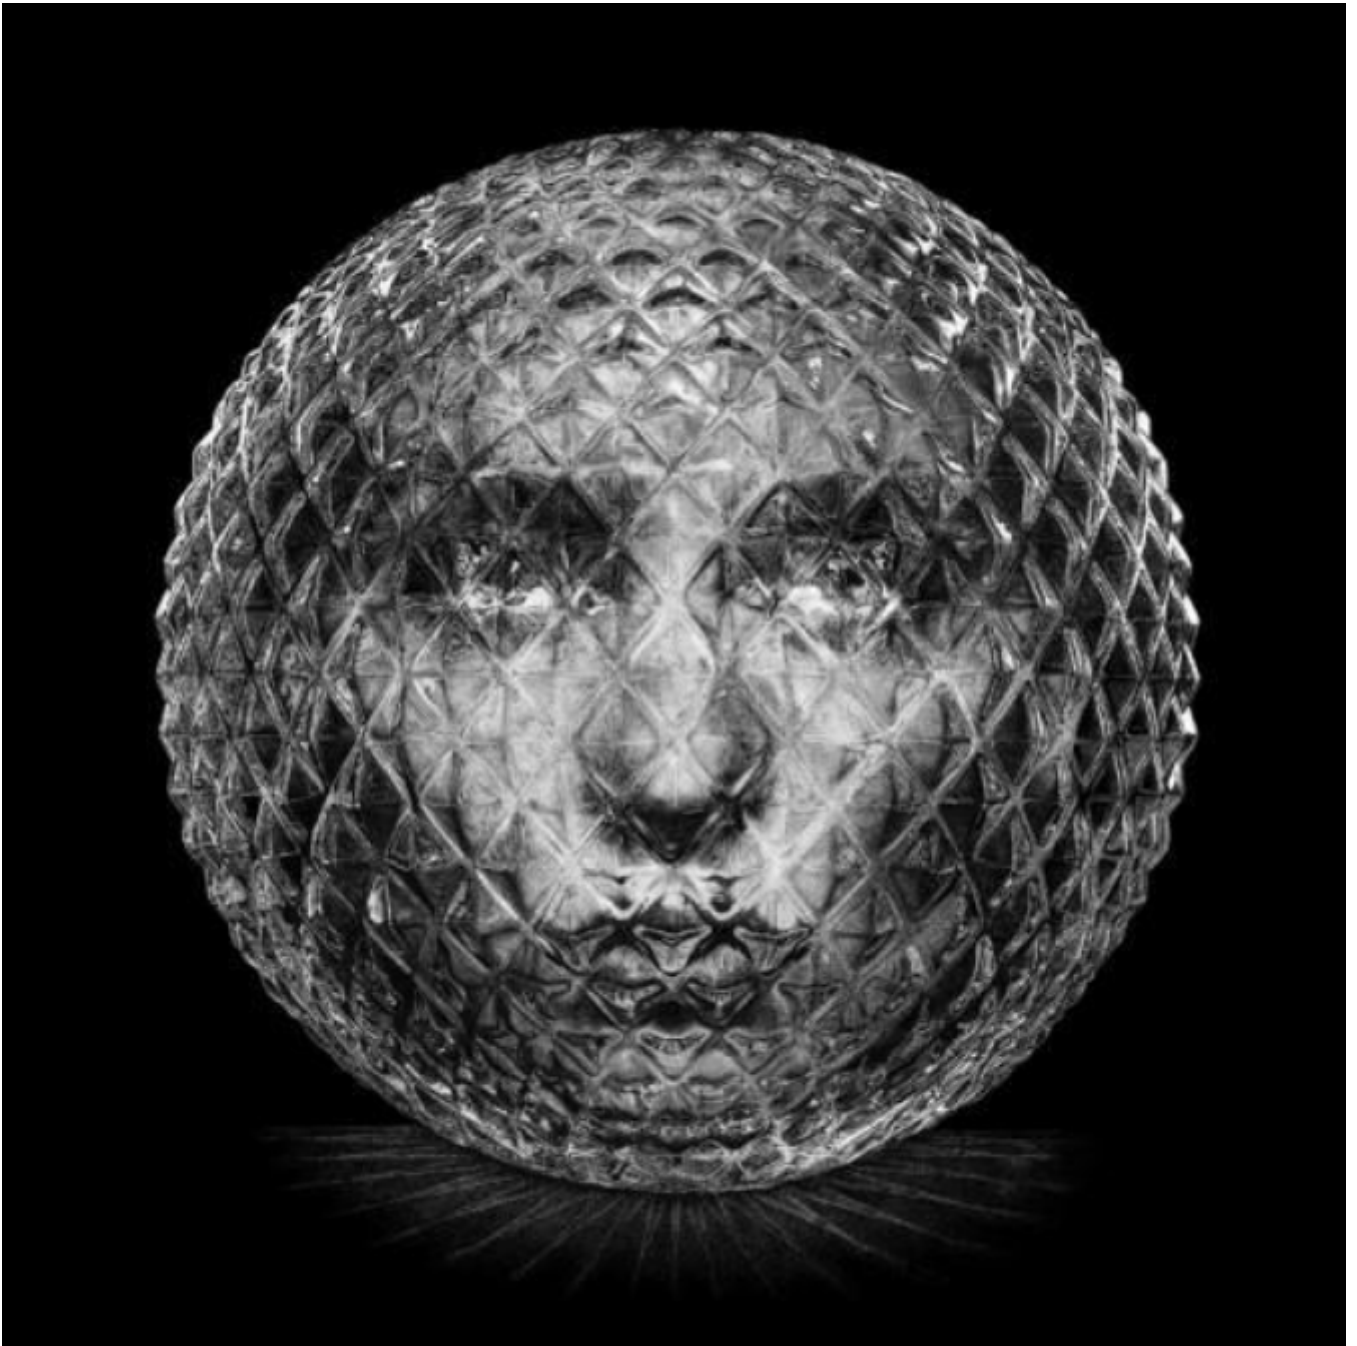

Liminality Original - Framed  
CJP

£8,995

REF: 3451

Height: 91.5 cm (36")

Width: 91.5 cm (36")

## Description

Conservation Framed with AR70 Glass.

Original.

Liminality: occupying a position at, or on both sides of, a boundary or threshold.

"States of being, perception of reality and alternate dimensions, viewed through the ripples of our space-time continuum."

Ink Pen and Charcoal on 660gsm 100% unbleached cotton with deckled edge. Float mounted in black frame.

Signed by the Artist.