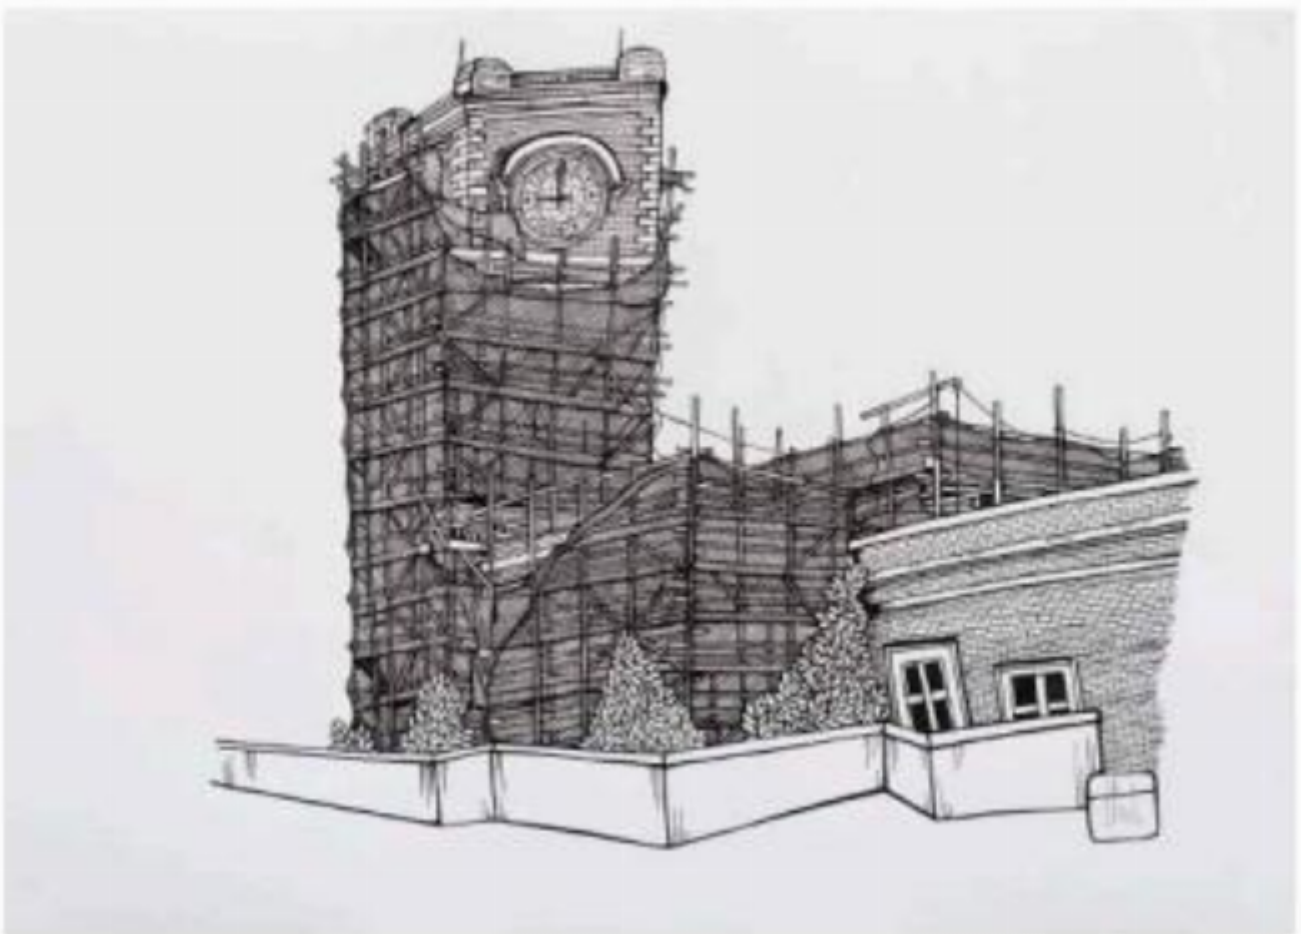

Terry's Clock Tower (Original Sketch) - Framed

Jo Peel

£950

REF: 1341

Height: 50 cm (19.7")

Width: 70 cm (27.6")

Description

Original Pen and Ink Drawing.

Terry's Clock Tower, York. This carefully renovated building and clock tower is what remains of the old Terry's factory in York. The clock tower itself has become a memorial for that time.

'Own Art' Option Available - Contact the gallery for further information.