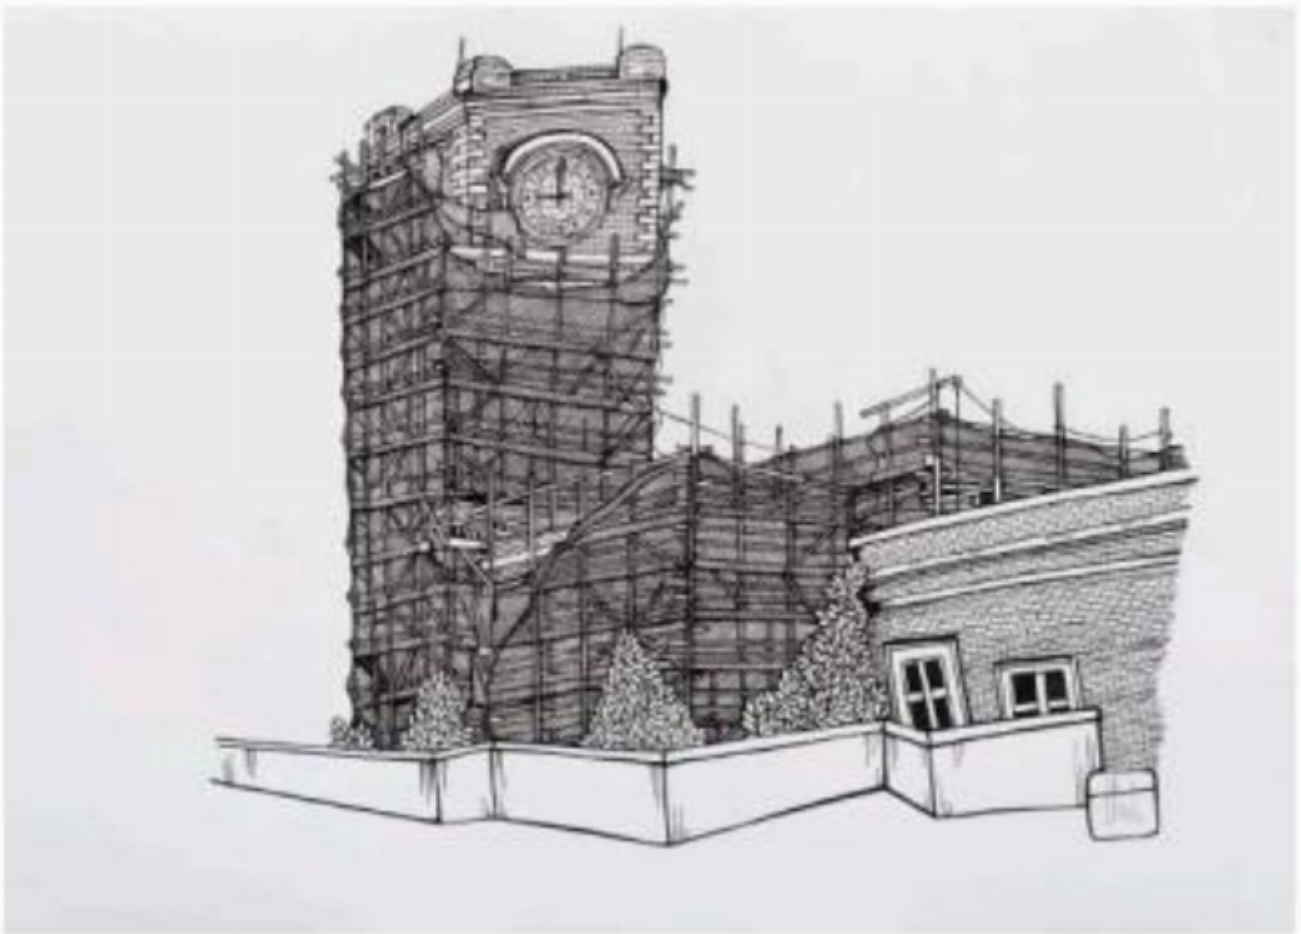

Terry's Clock Tower (Original Sketch) - Framed

Jo Peel

£950

REF: 1341

Height: 50 cm (19.7")

Width: 70 cm (27.6")

## Description

Original Pen and Ink Drawing.

Terry's Clock Tower, York. This carefully renovated building and clock tower is what remains of the old Terry's factory in York. The clock tower itself has become a memorial for that time.