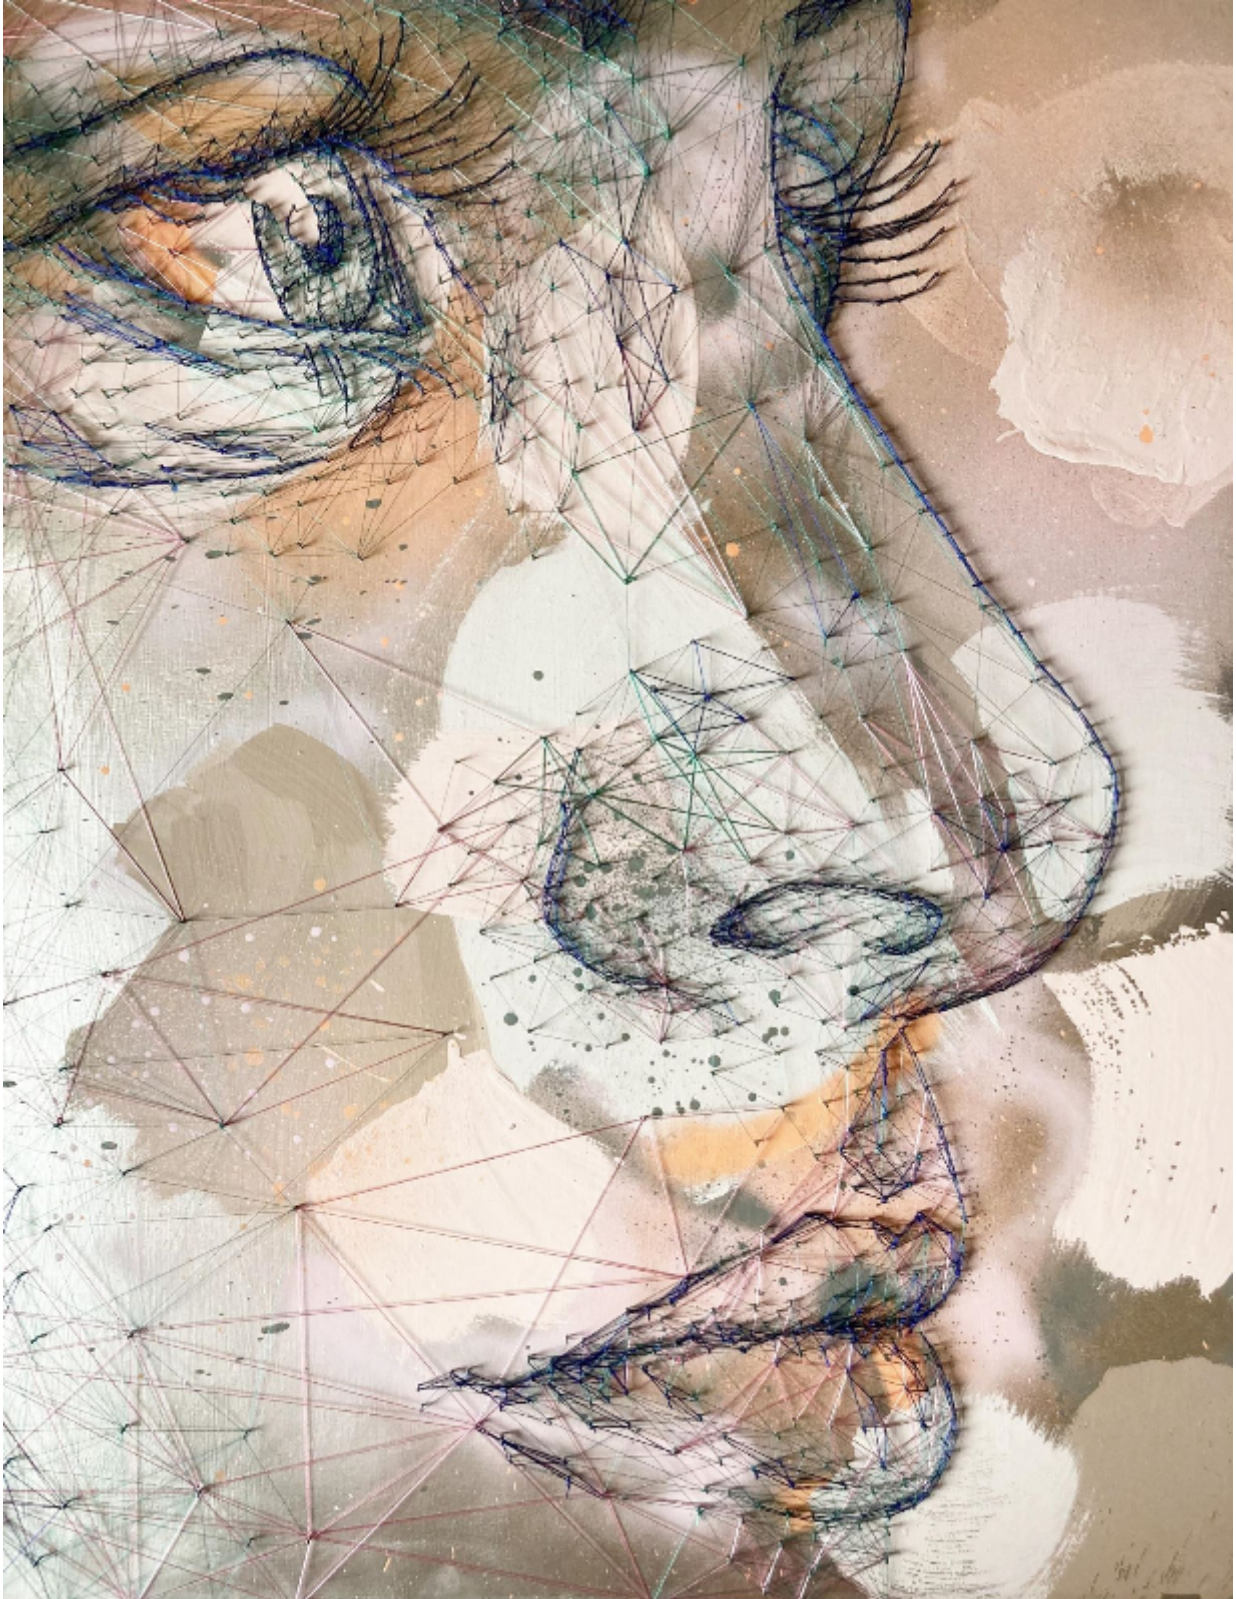

A Sweet Dream - Framed

Imogen Morris

£1,495

REF: 3316

Height: 103 cm (40.6")

Width: 83 cm (32.7")

## Description

Conservation Framed.

Original.

Mixed media & Thread.

Signed by the Artist.

'Own Art' Option Available - Contact the gallery for further information.