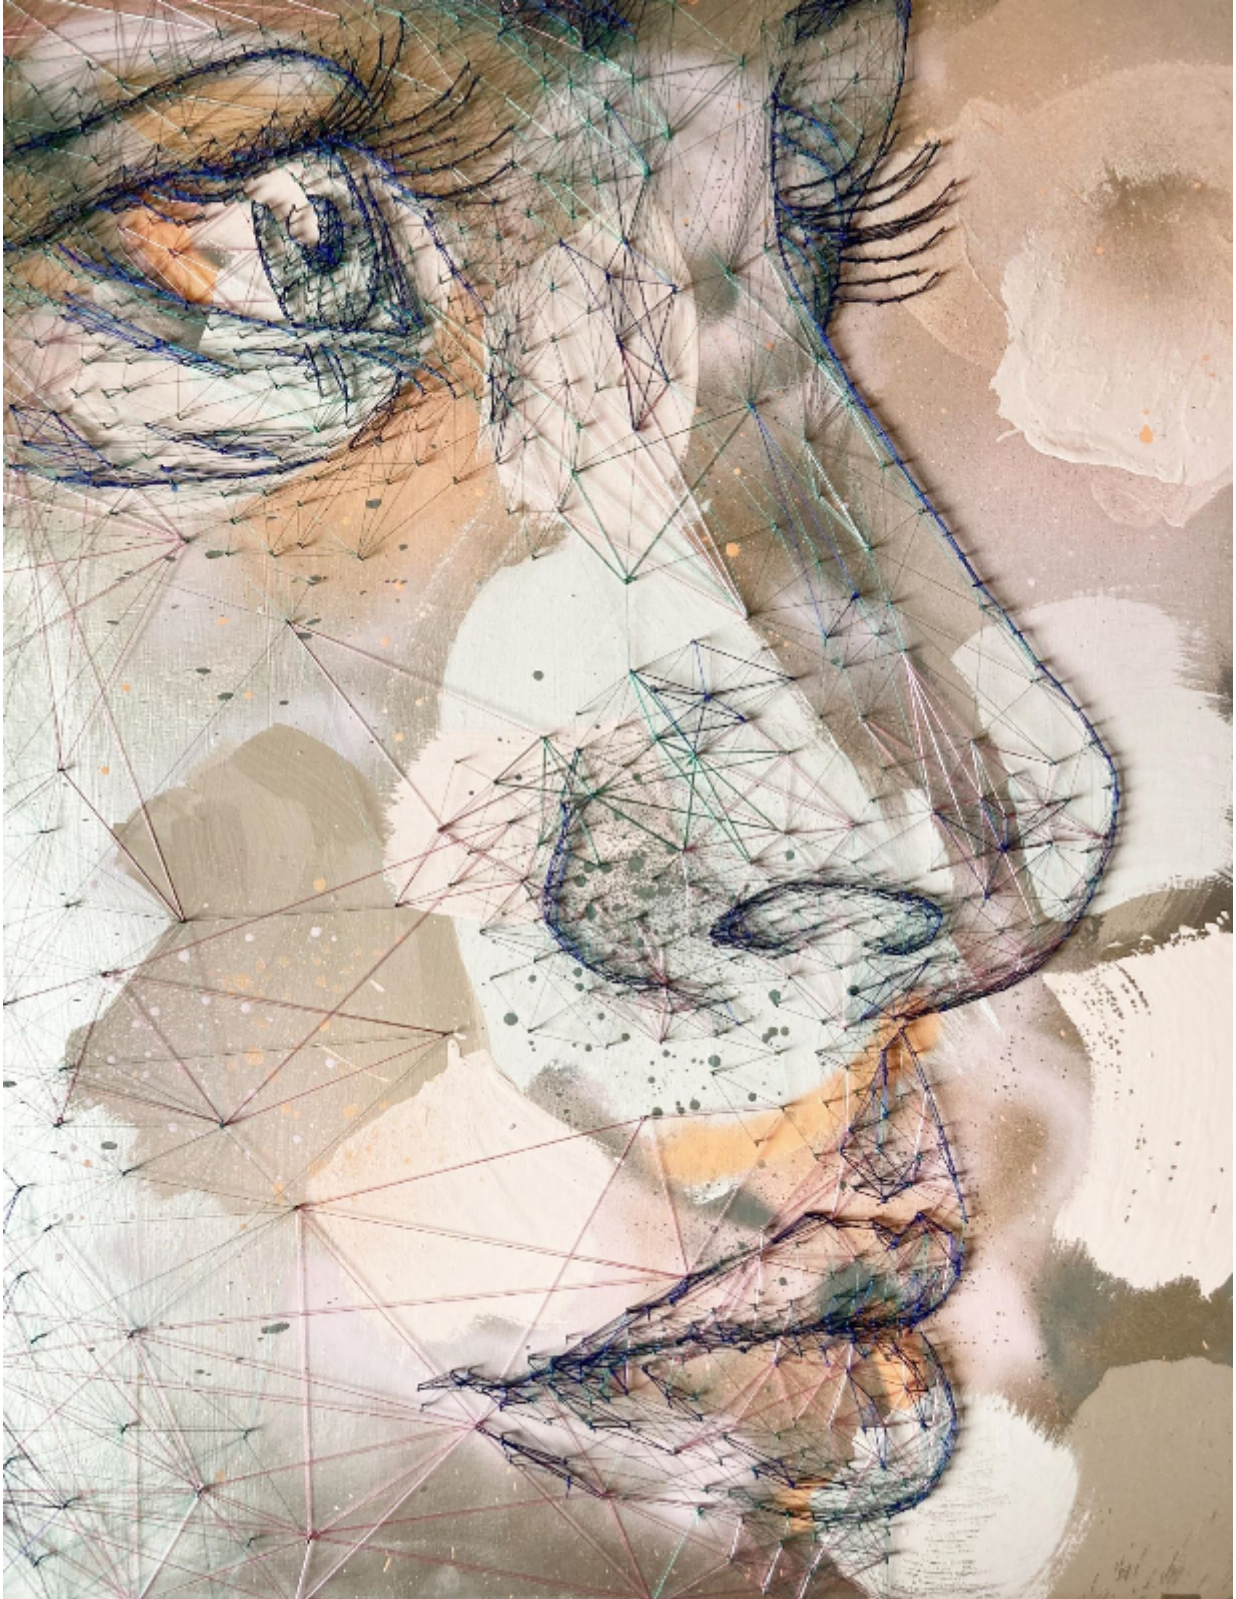

A Sweet Dream - Framed
Imogen Morris

£1,495

REF: 3316

Height: 103 cm (40.6")

Width: 83 cm (32.7")

Description

Conservation Framed.

Original.

Mixed media & Thread.

Signed by the Artist.

'Own Art' Option Available - Contact the gallery for further information.