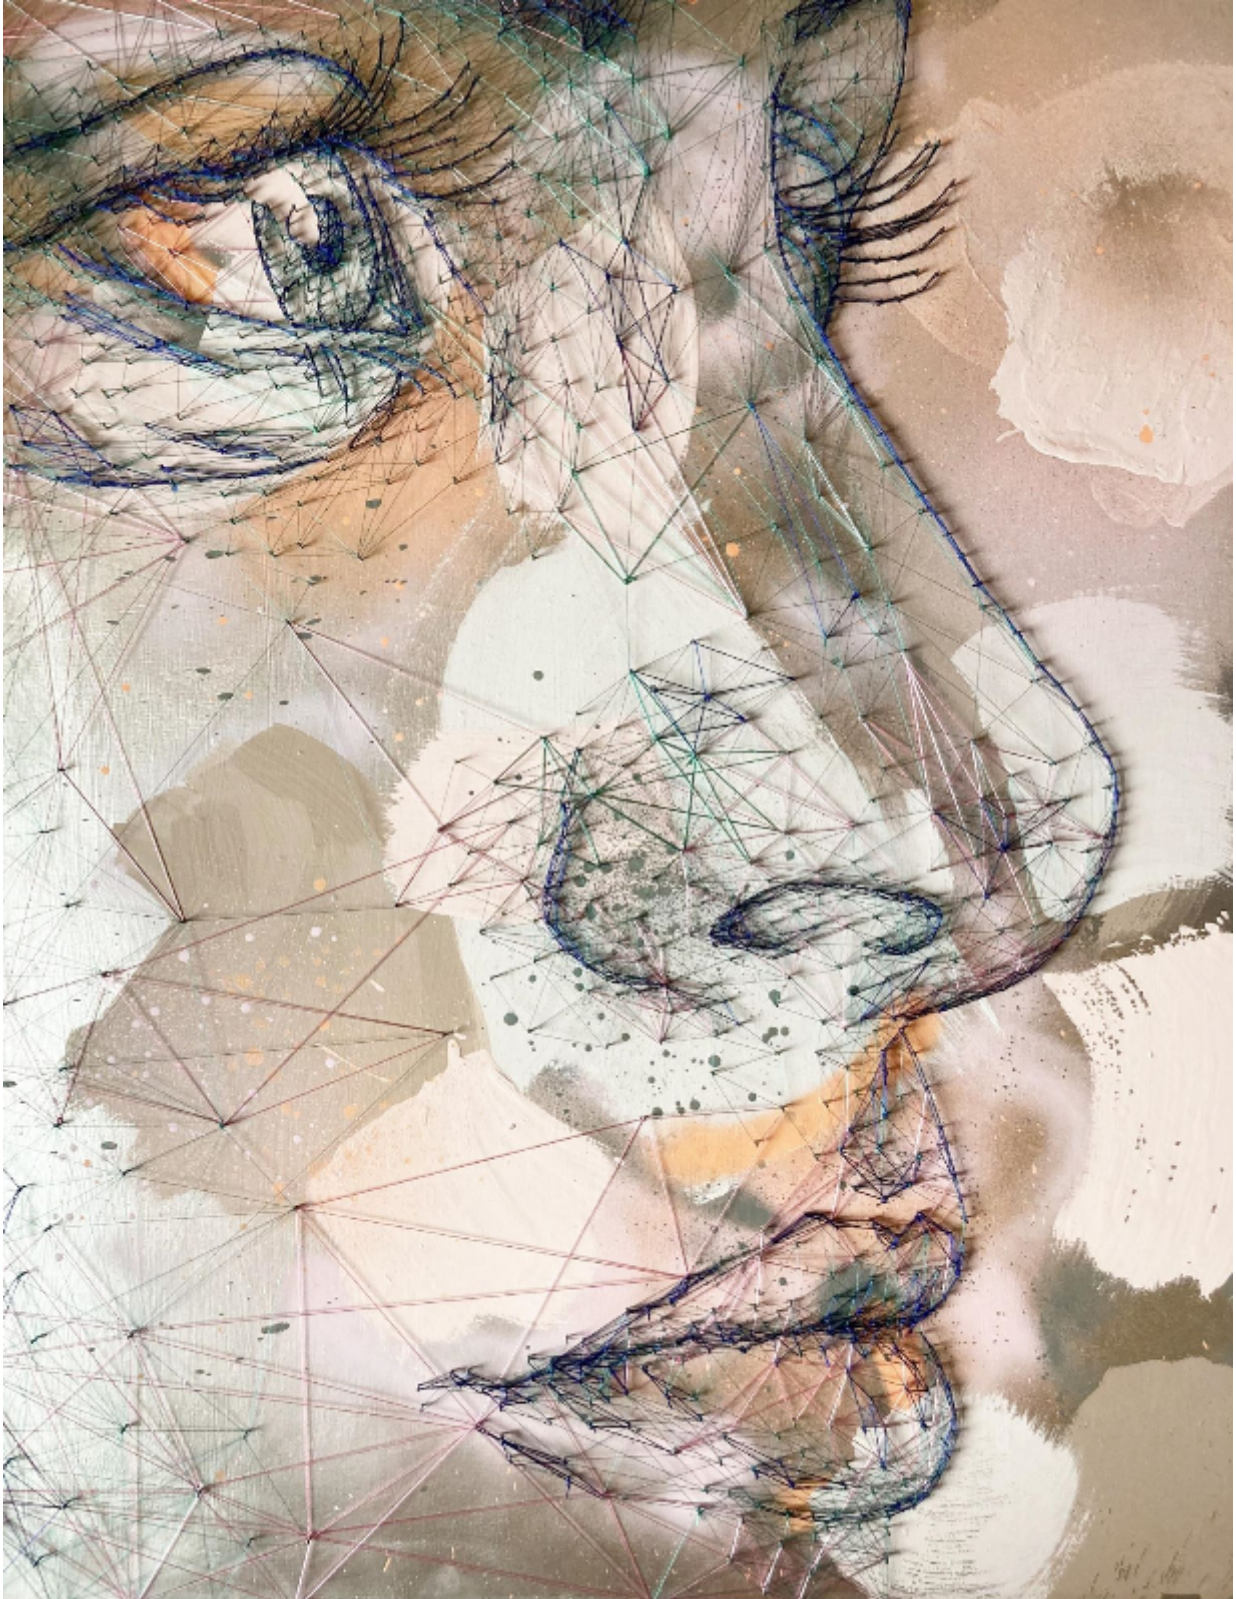

A Sweet Dream - Framed

Imogen Morris

£1,495

REF: 3316

Height: 103 cm (40.6")

Width: 83 cm (32.7")

Description

Conservation Framed.

Original.

Mixed media & Thread.

Signed by the Artist.

'Own Art' Option Available - Contact the gallery for further information.