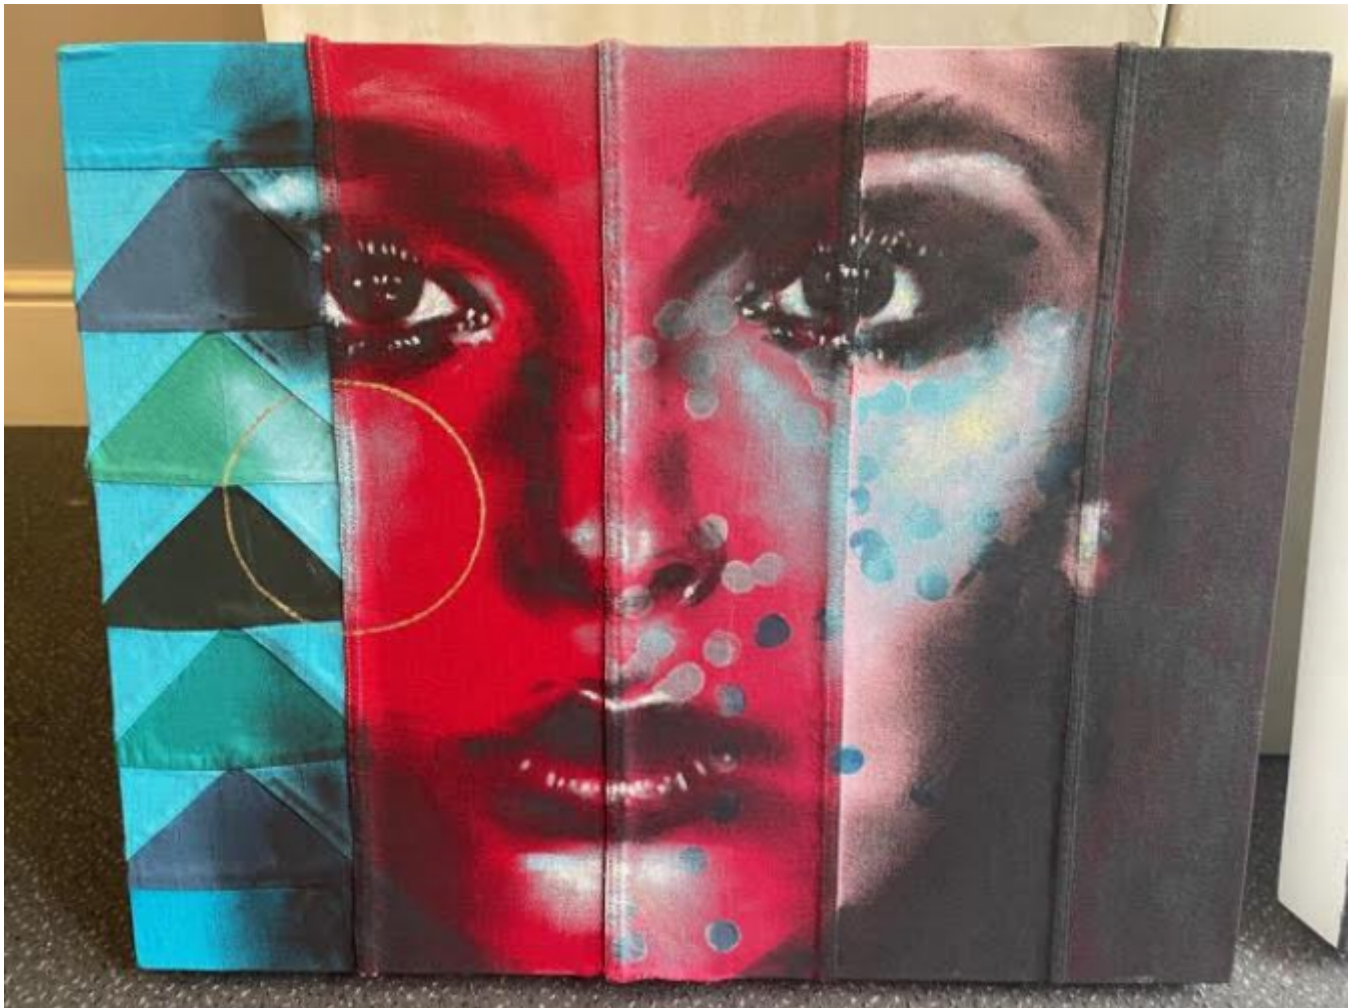

Carnival
Pam Glew

£2,200

REF: 1214

Height: 41 cm (16.1")

Width: 51 cm (20.1")

Description

Dye, gesso, paint and 22 carat gold leaf on vintage fabric adhered to wood panel.

Model - anonymous.