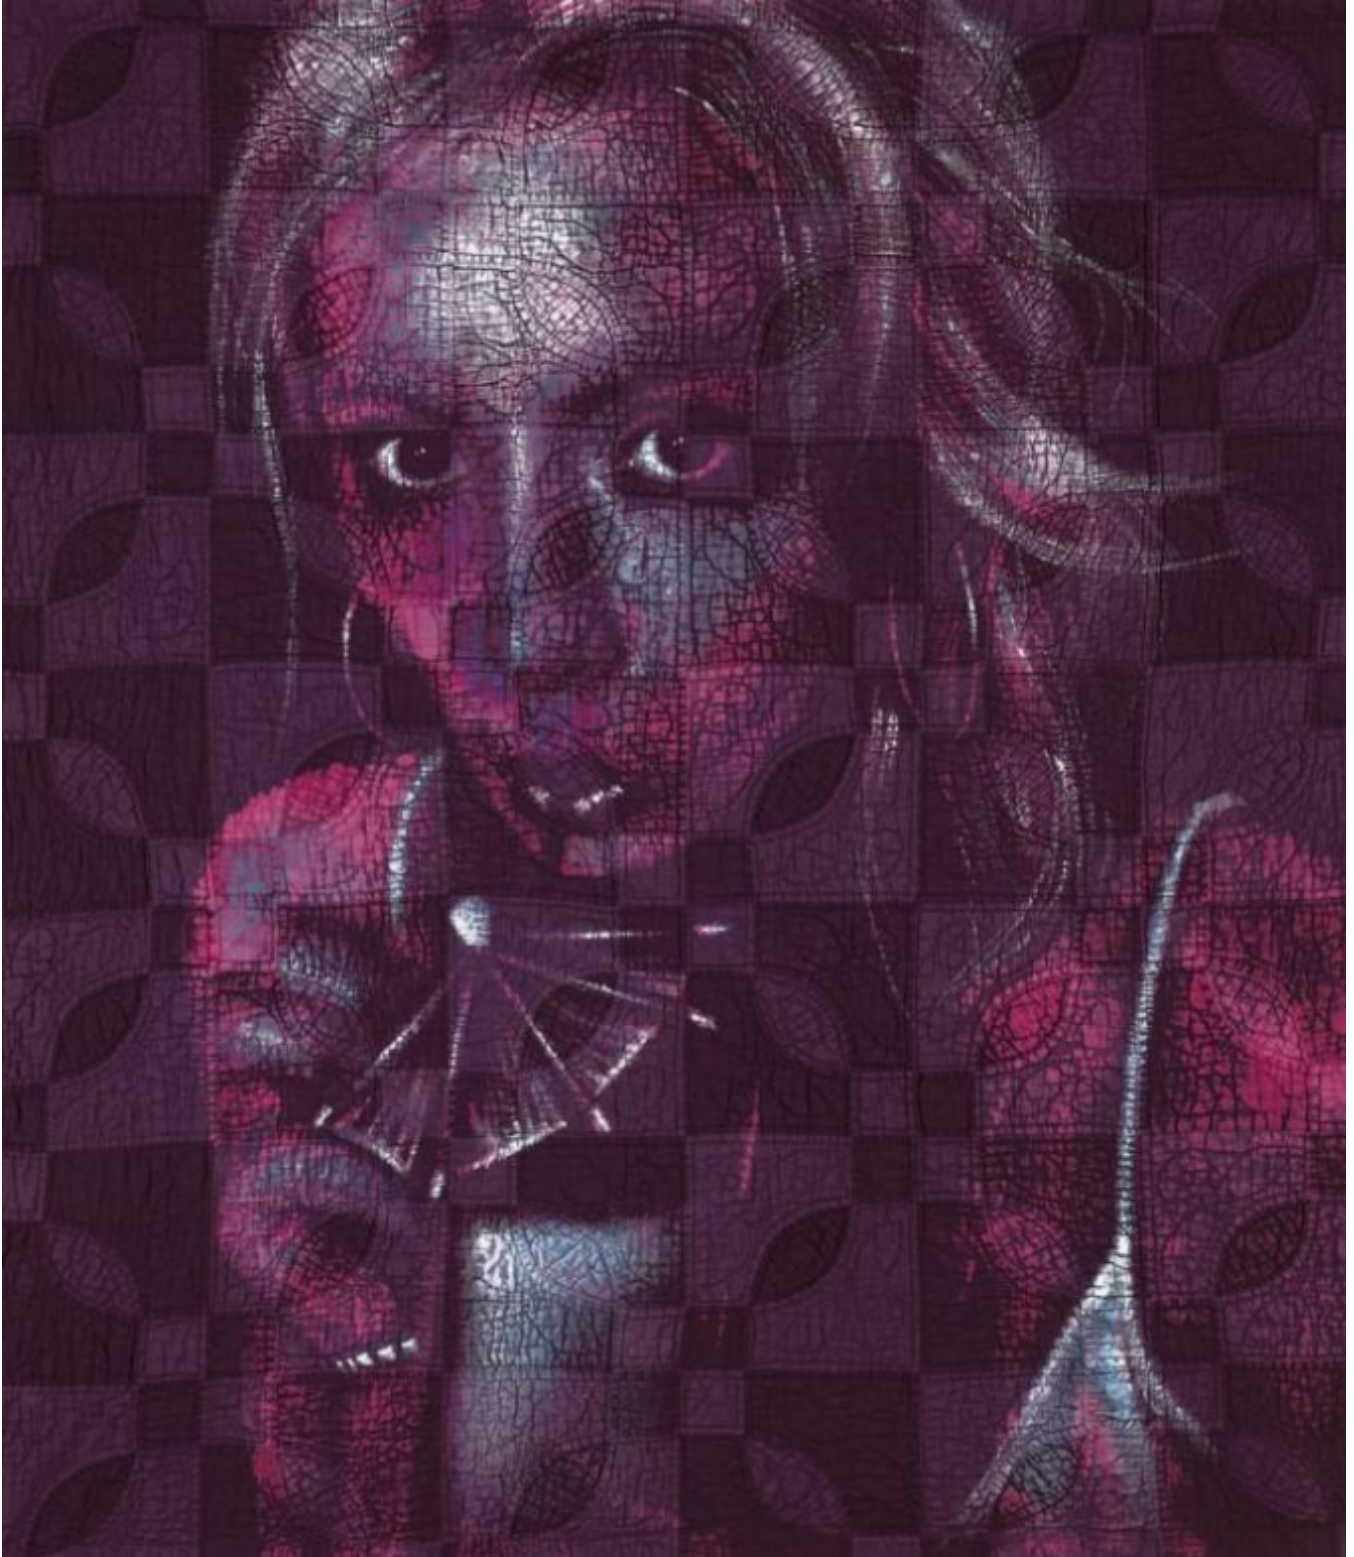

Cocktail - Framed

Pam Glew

£2,700

REF: 2539

Height: 118.5 cm (46.7")

Width: 103.5 cm (40.7")

Description

Black frame, white behind flag and white fillet, standard glass.

Dye, bleach, Ink on vintage handmade 'Battenberg' quilt

Model/ muse- Emily Bunclark

'Own Art' Option Available - Contact the gallery for further information.