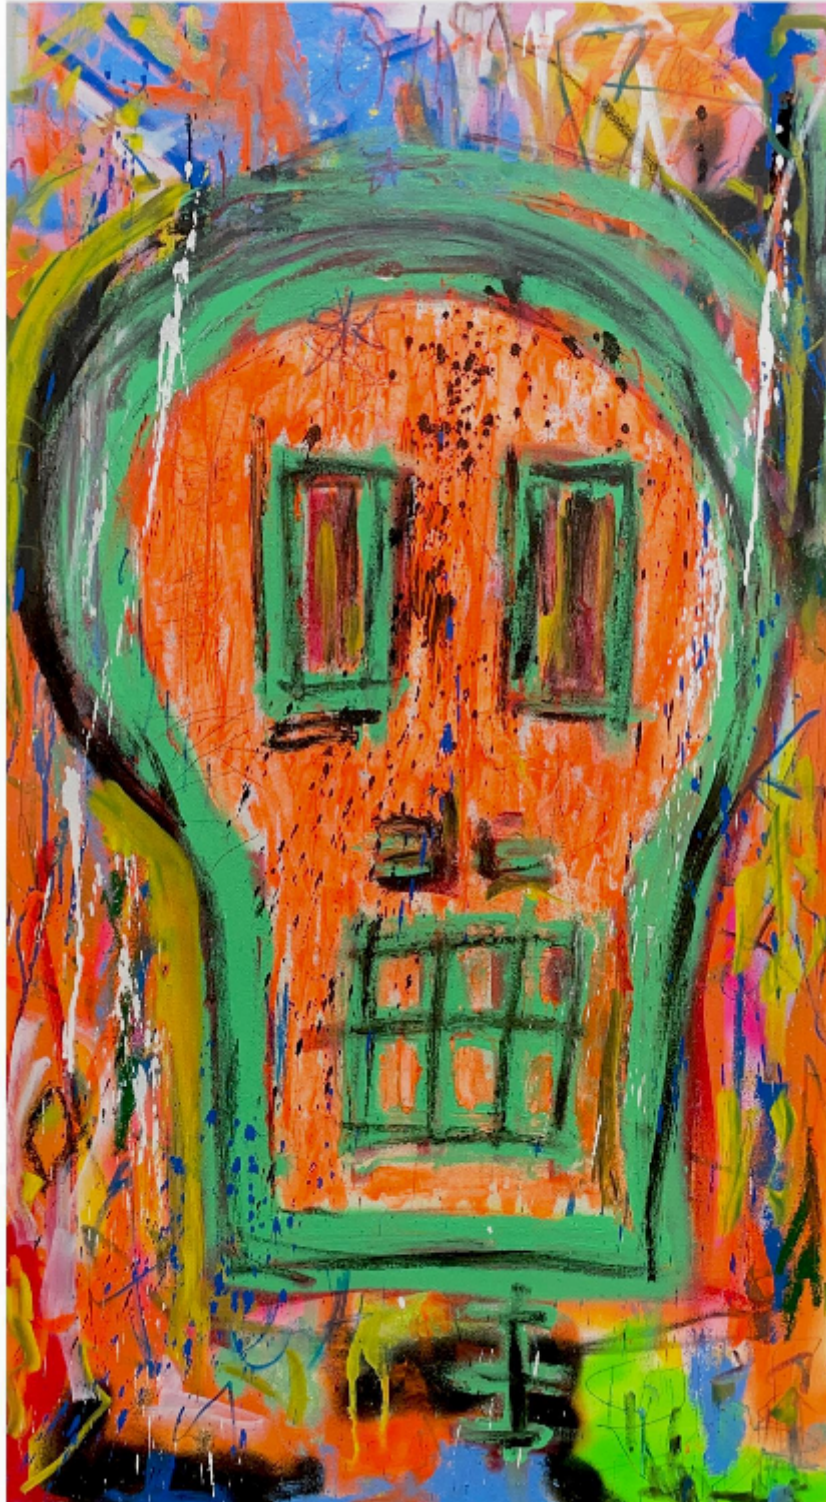

Enigma - Framed  
Boxhead

£995

REF: 2211

Height: 94.5 cm (37.2")

Width: 54.5 cm (21.5")

## Description

Tray Framed.

Acrylic, Spray Paint and Oil Paint on Canvas.

Inspired by the allusive speeches given by political leaders, Enigma is an expressionistic view of the riddles and the suggestions they spin that have little or no meaning. Leaving us with an empty shell of a head that feels lost, confused and surrounded by utter disarray.