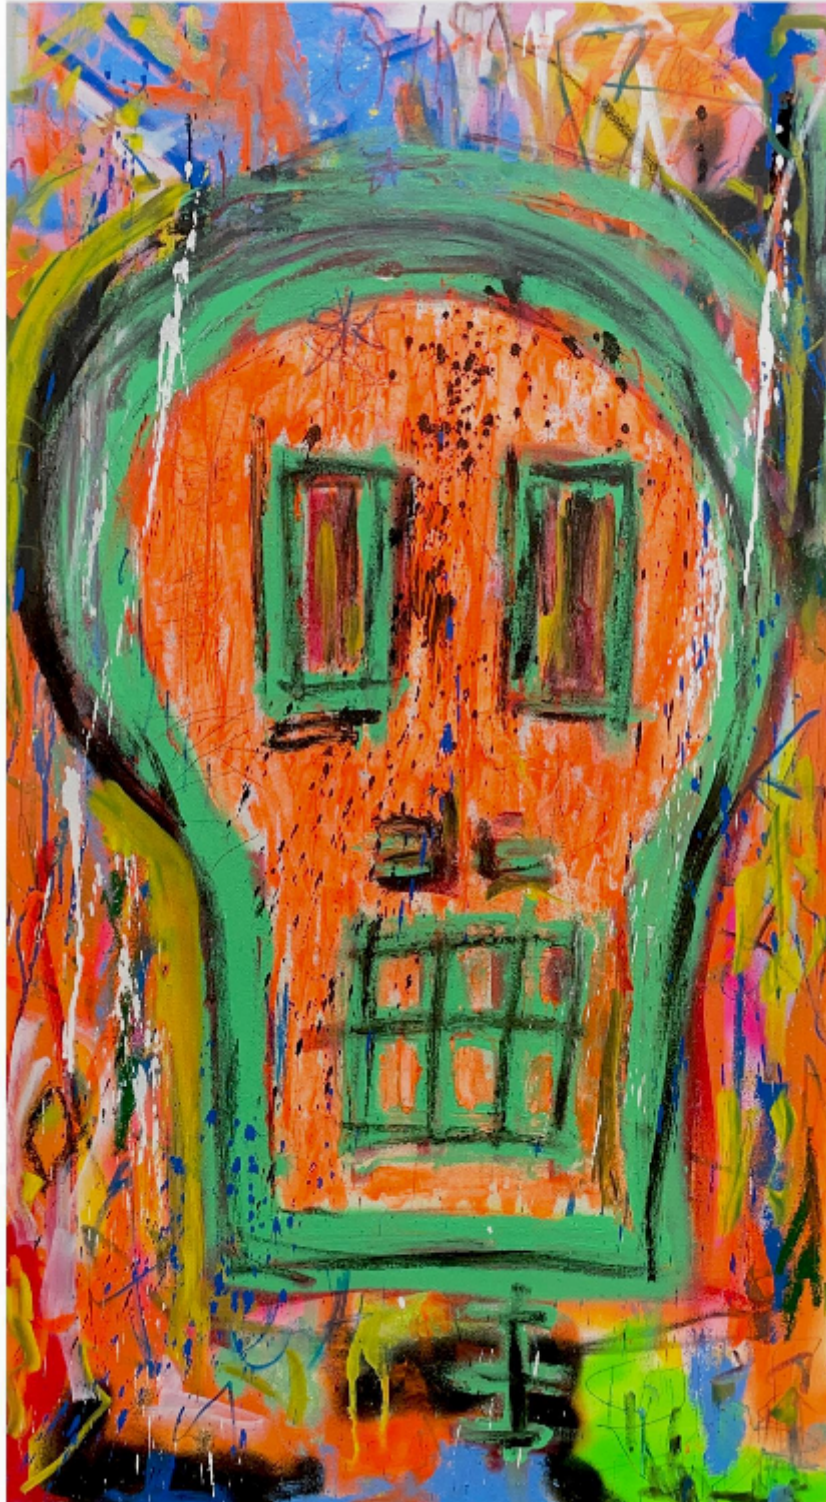

Enigma - Framed
Boxhead

£995

REF: 2211

Height: 94.5 cm (37.2")

Width: 54.5 cm (21.5")

Description

Tray Framed.

Acrylic, Spray Paint and Oil Paint on Canvas.

Inspired by the allusive speeches given by political leaders, Enigma is an expressionistic view of the riddles and the suggestions they spin that have little or no meaning. Leaving us with an empty shell of a head that feels lost, confused and surrounded by utter disarray.