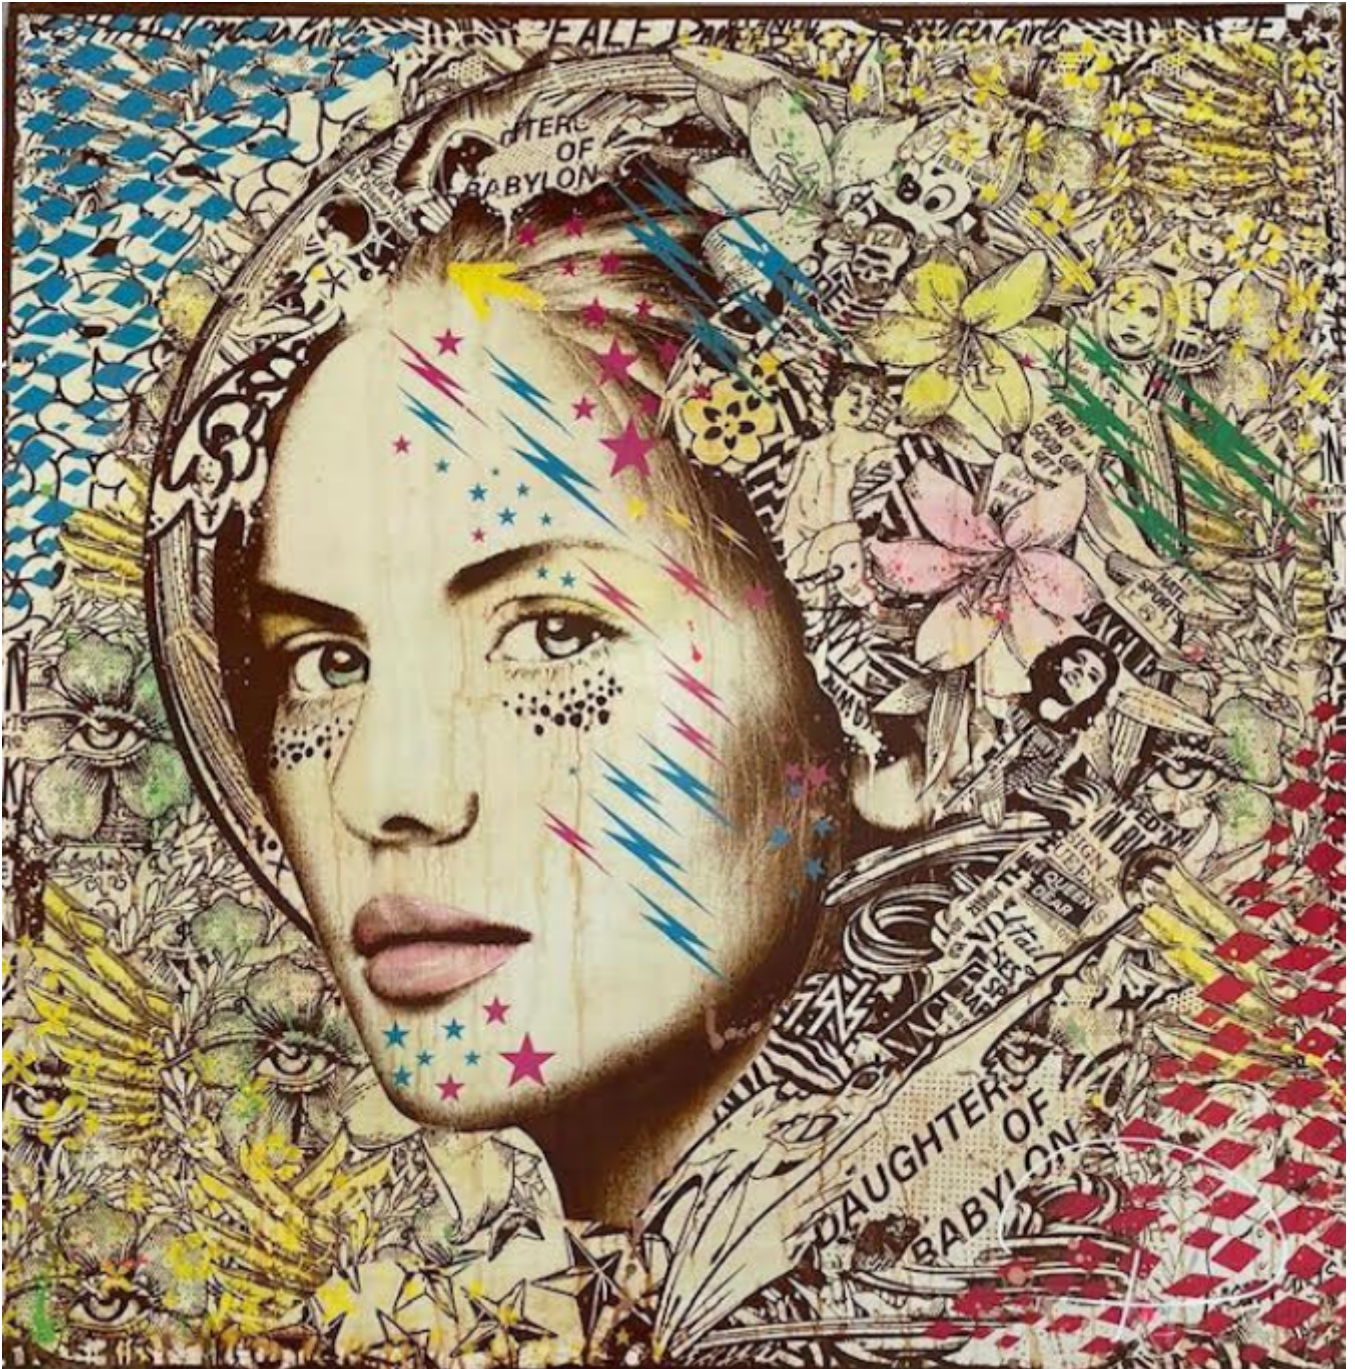

Follow Your Heart

Prefab77

£3,500

REF: 1929

Description

Original

Mixed Media-Acid Etching, Screen Printing, Spraypaint & Indian Inks on 0.9mm Rusted Steel Sealed with a Luxuriant Layer of Varnish.

Signed By the Artist.