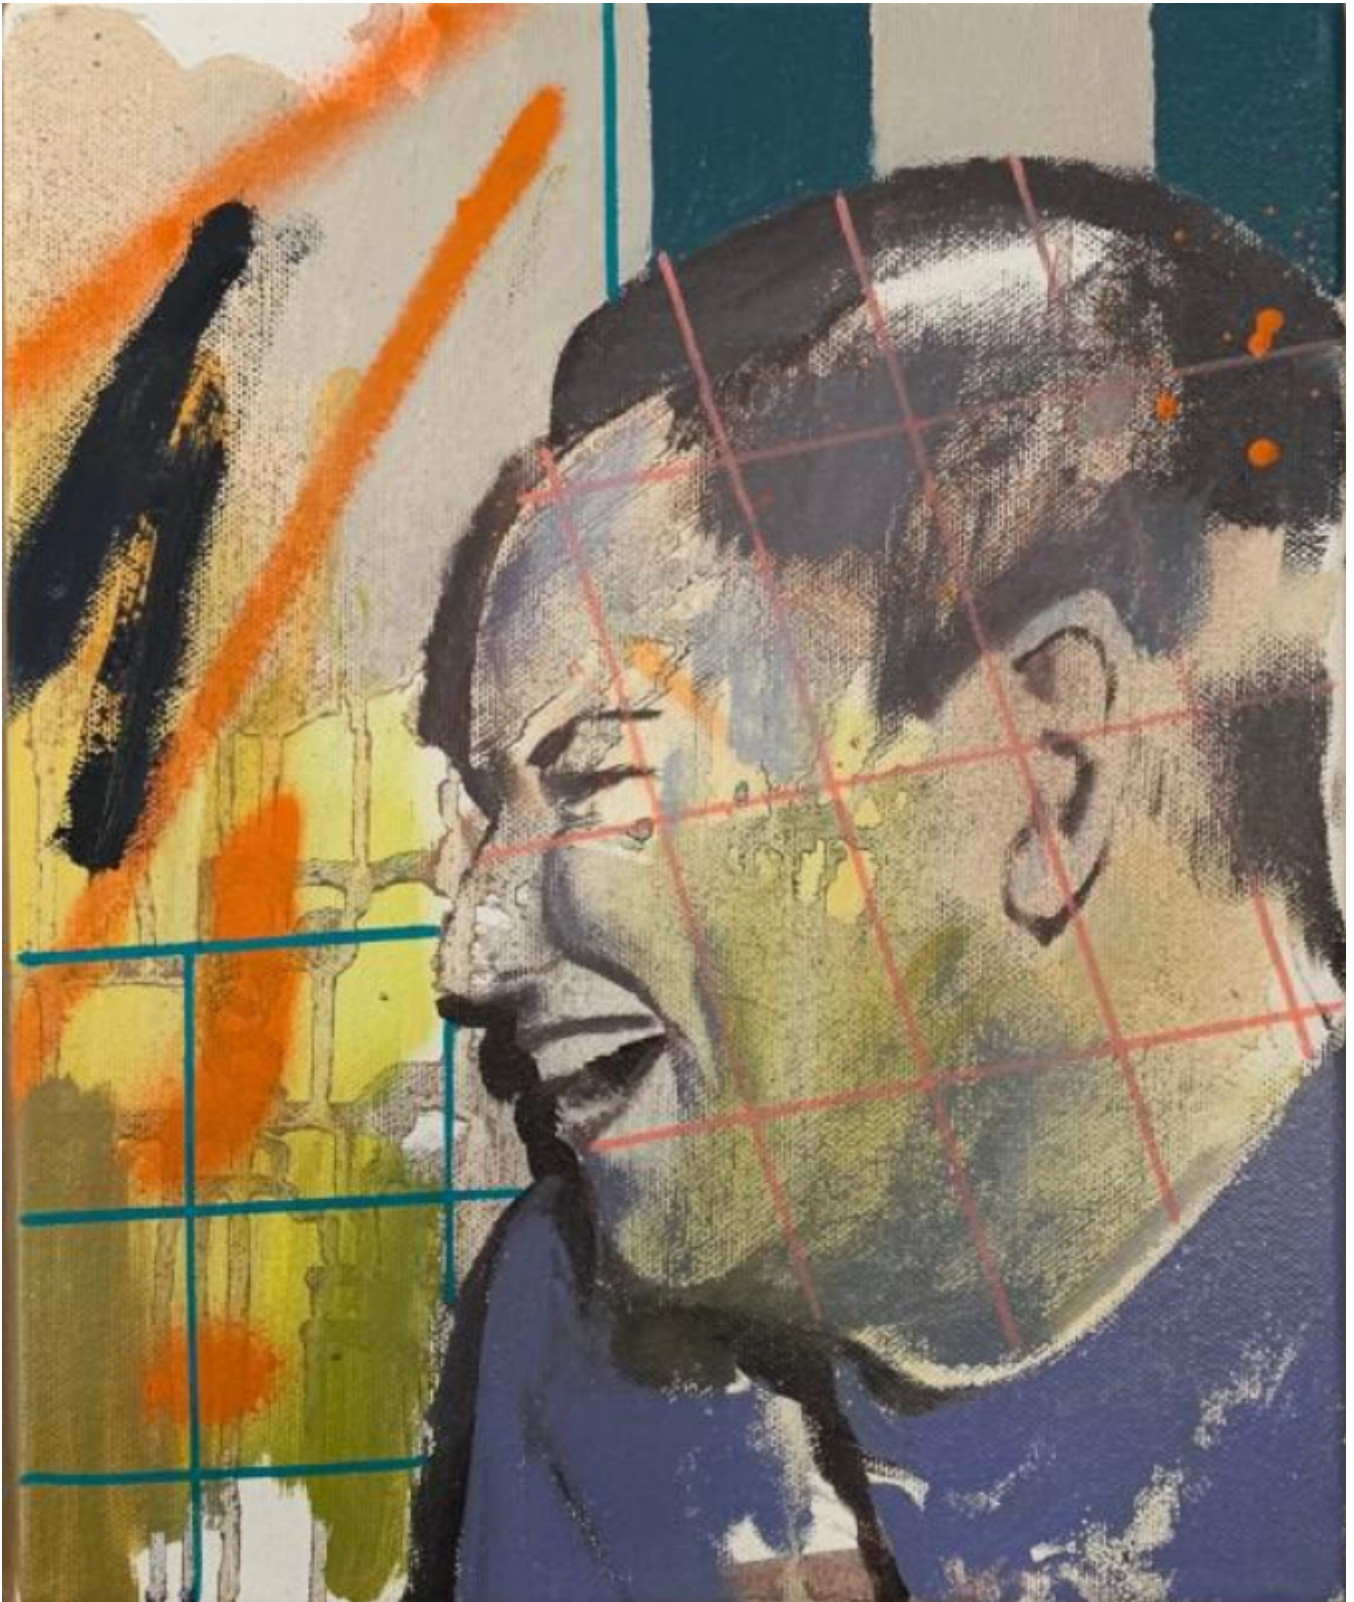

Off The Richter - Framed

Dan Cimmermann

£300

REF: 1225

Height: 34 cm (13.4")

Width: 29 cm (11.4")

## Description

Oil, Inks and posca Paint Pens on canvas.

Framed in Limewashed Oak Tray Frame.

'Own Art' Option Available - Contact the gallery for further information.