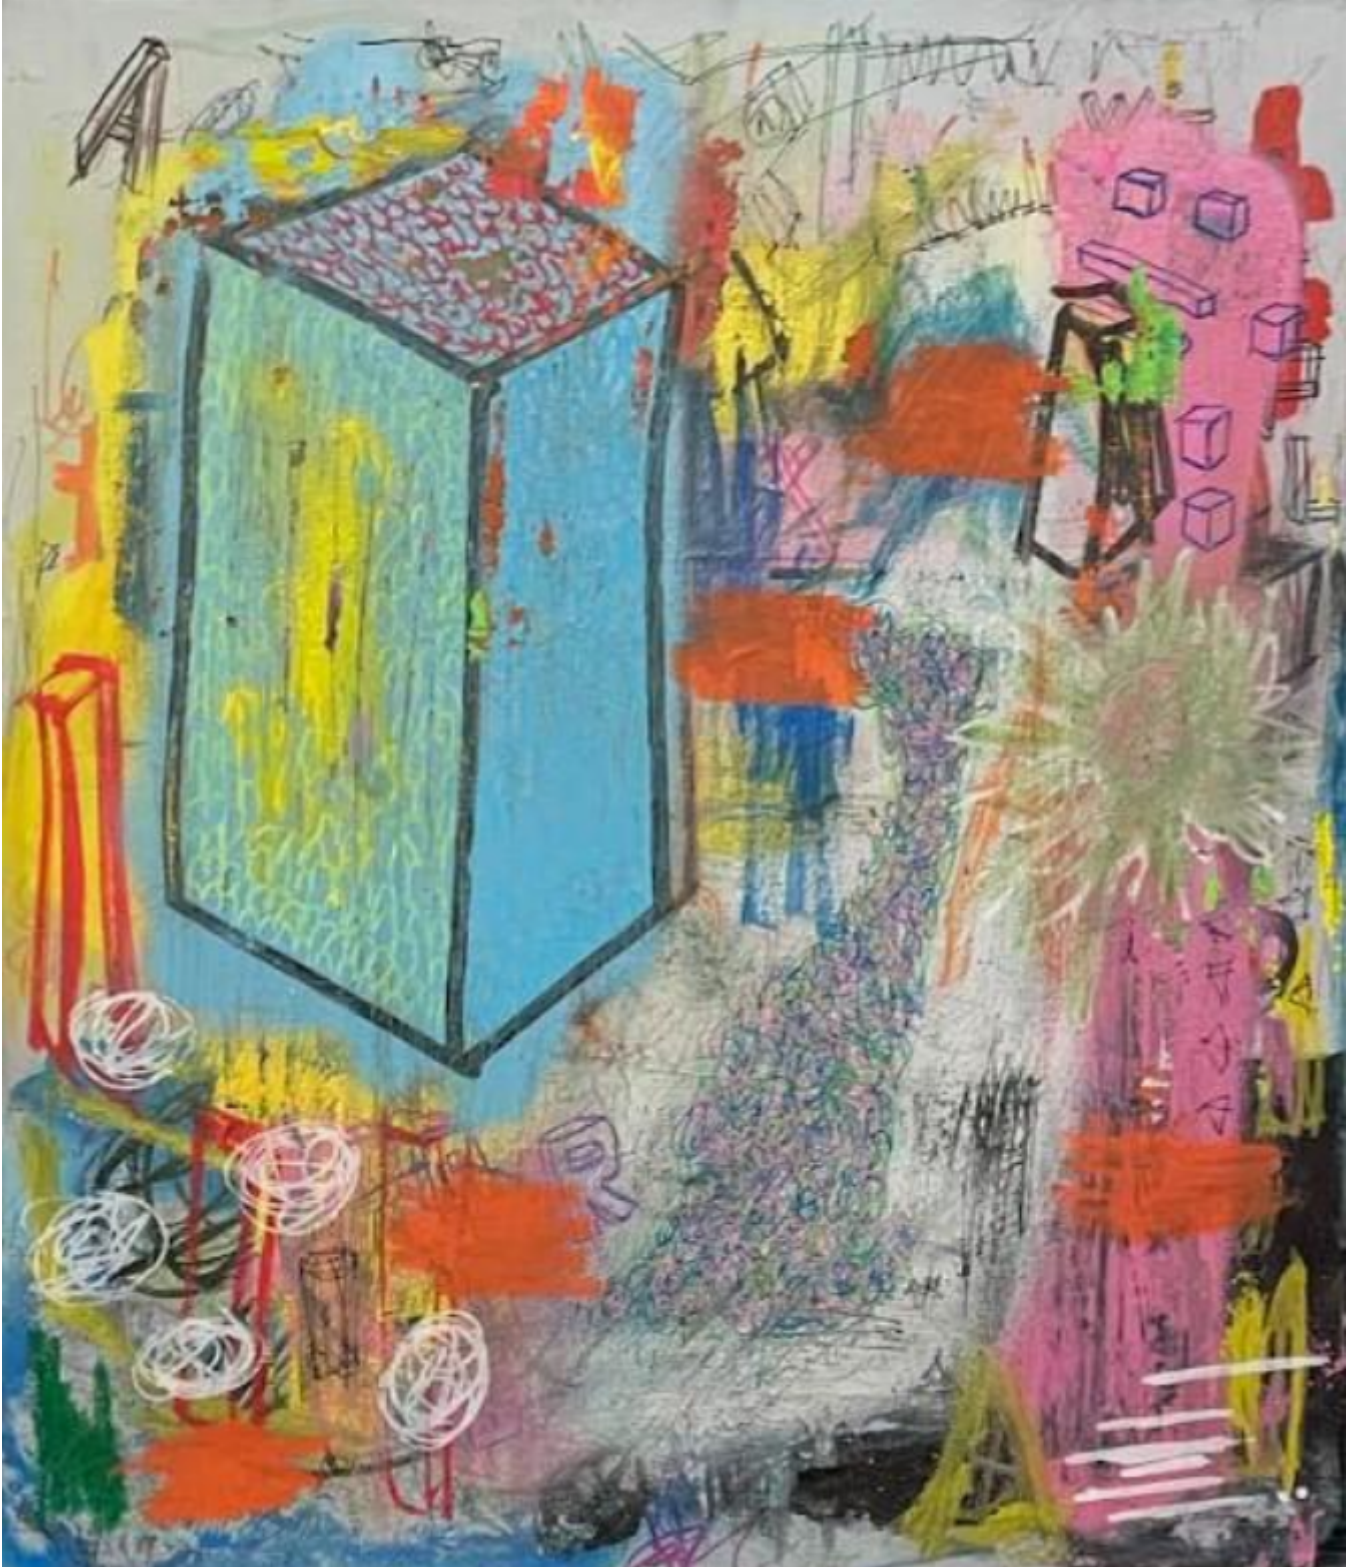

Potato  
Boxxhead

£595

REF: 2558

Height: 55 cm (21.7")

Width: 45 cm (17.7")

## Description

Acrylic, Spray Paint and Oil Paint on Canvas.

'Own Art' Option Available - Contact the gallery for further information.