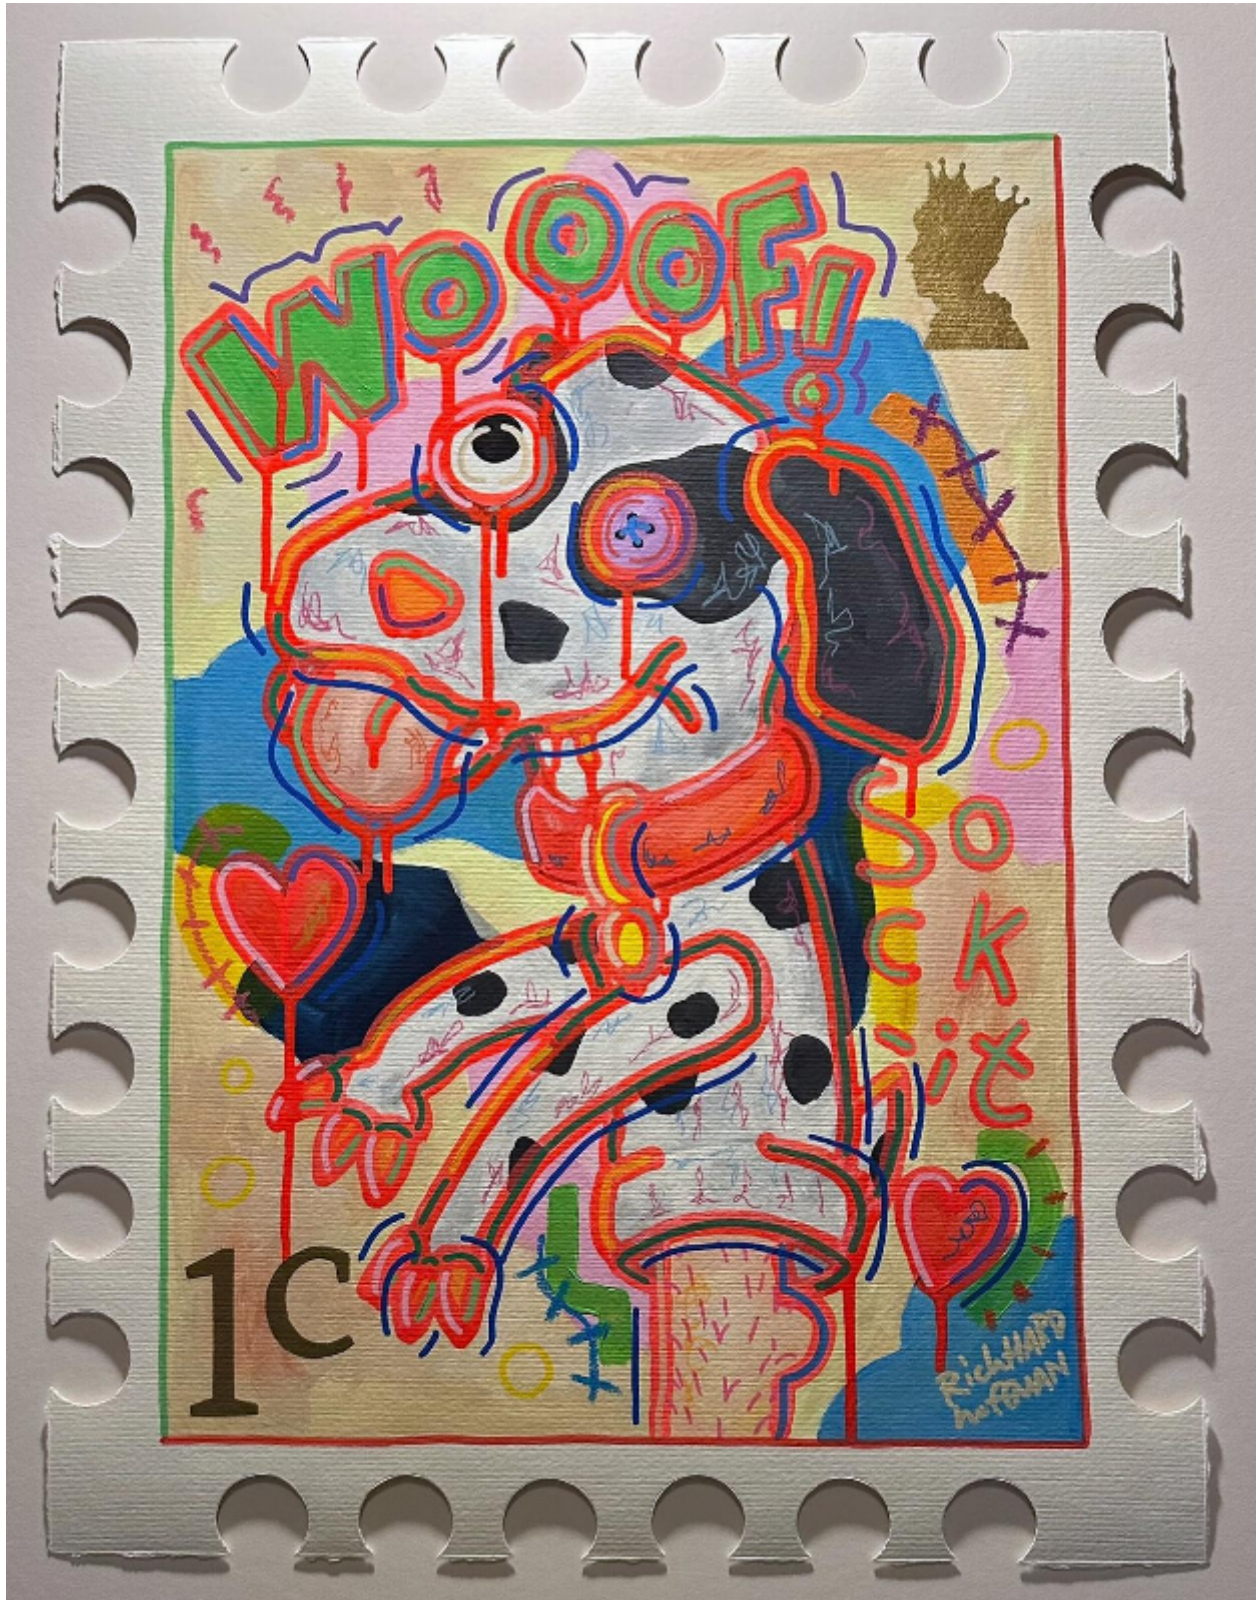

Woof - Framed
Richard Hoffman

£595

REF: 3259

Height: 58.5 cm (23")

Width: 73.5 cm (28.9")

Description

Original.

Avoidance of AI in the creative industry and a return to the essence of performance?