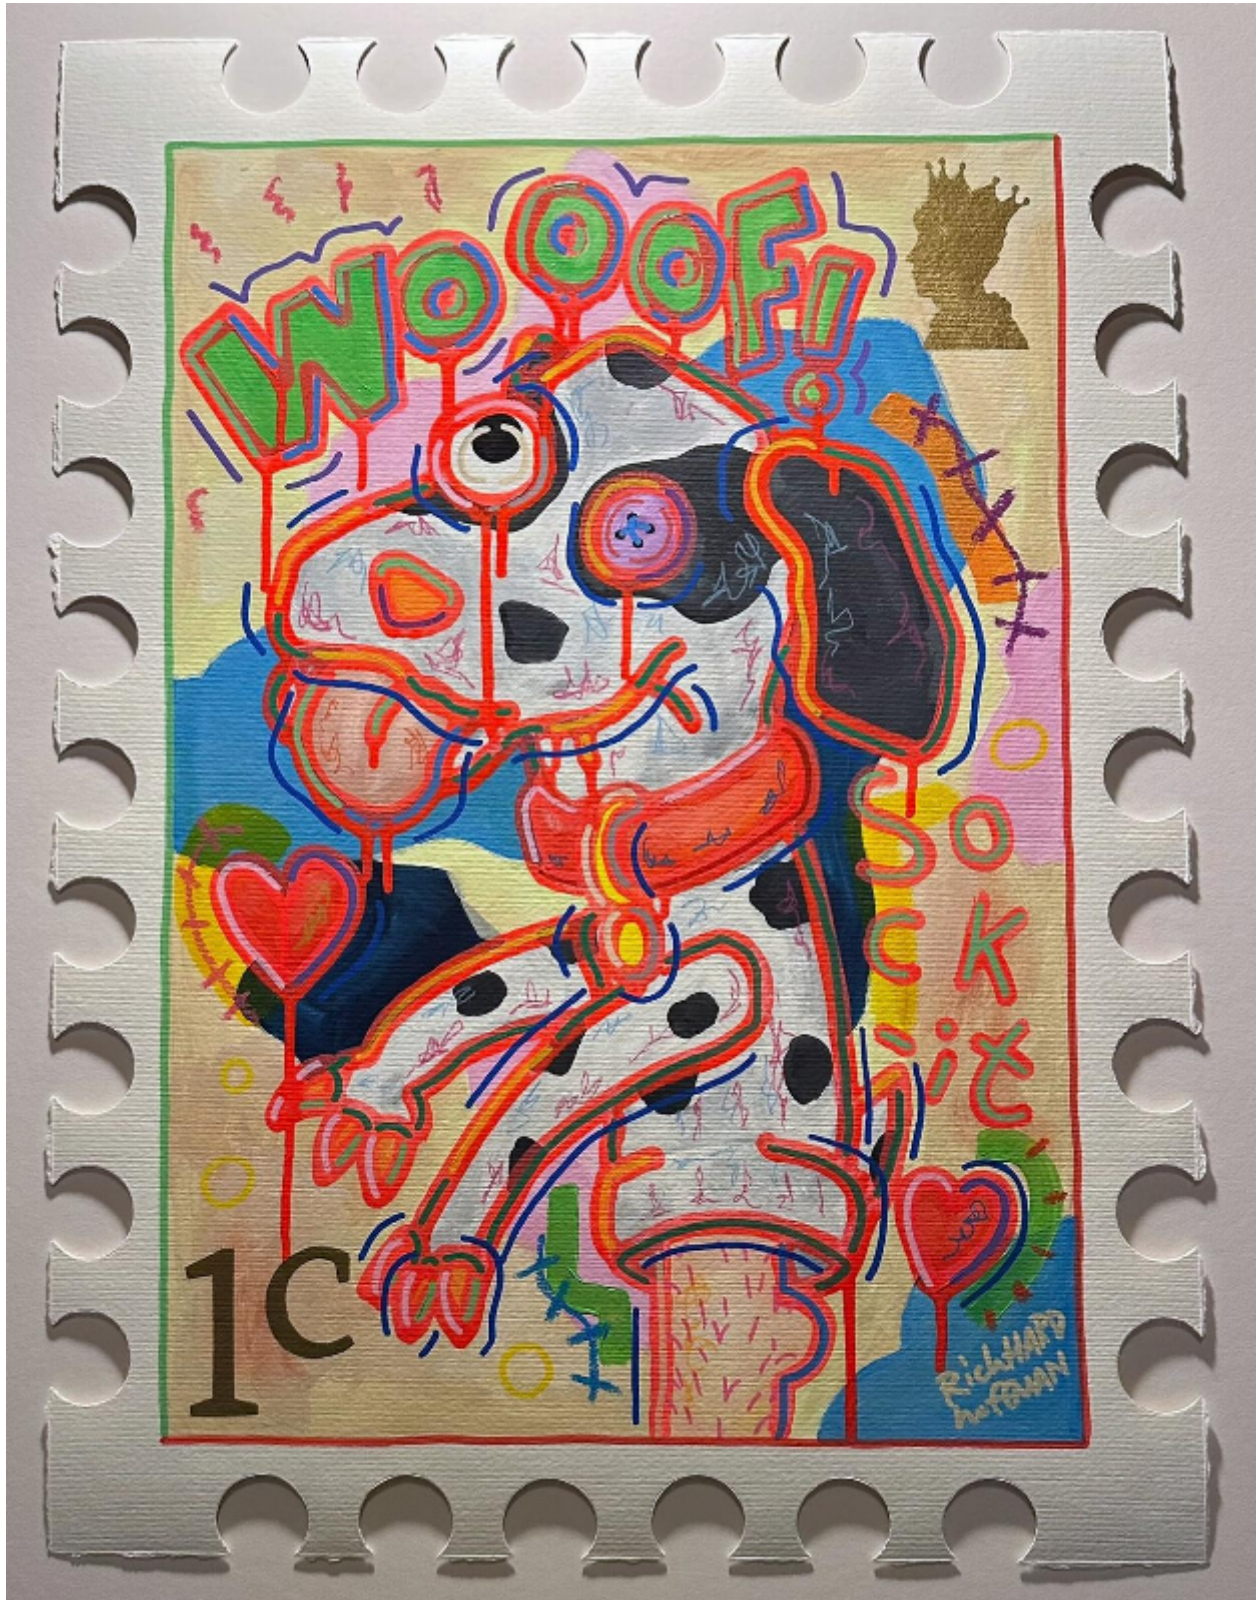

Woof - Framed  
Richard Hoffman

£595

REF: 3259

Height: 58.5 cm (23")

Width: 73.5 cm (28.9")

## Description

Original.

Avoidance of AI in the creative industry and a return to the essence of performance?

Acrylic & Mixed Media.

Signed by the Artist.

'Own Art' Option Available - Contact the gallery for further information.