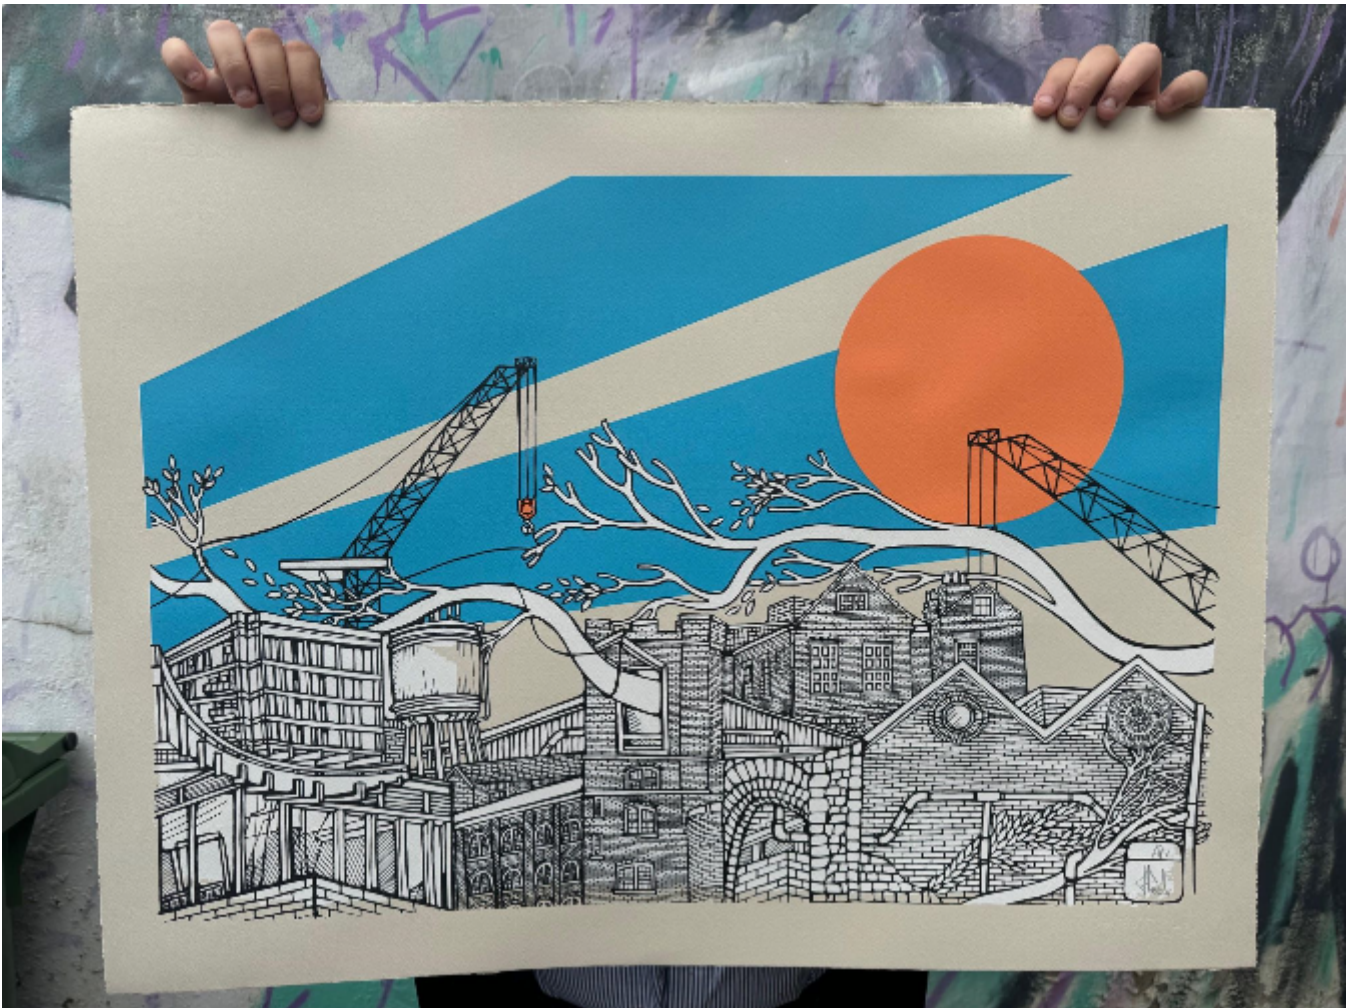

Eboracum
Jo Peel

£175

REF: 3100

Height: 56 cm (22")

Width: 76 cm (29.9")

Description

You may already be familiar with Jo's recent mural opposite Poppleton School, a stunning creation commissioned for one of our collectors over the Easter period. It was during the execution of this mural that Jo immersed herself in the rich architectural landscape of York, drawing inspiration that has culminated in her latest work, "Eboracum."

"Eboracum" is an assemblage of buildings that captured Jo's attention during her stay in the city.

4 colour screen print on 250gsm somerset velvet newsprint with deckled edge.

ED. /30

Signed by the Artist.