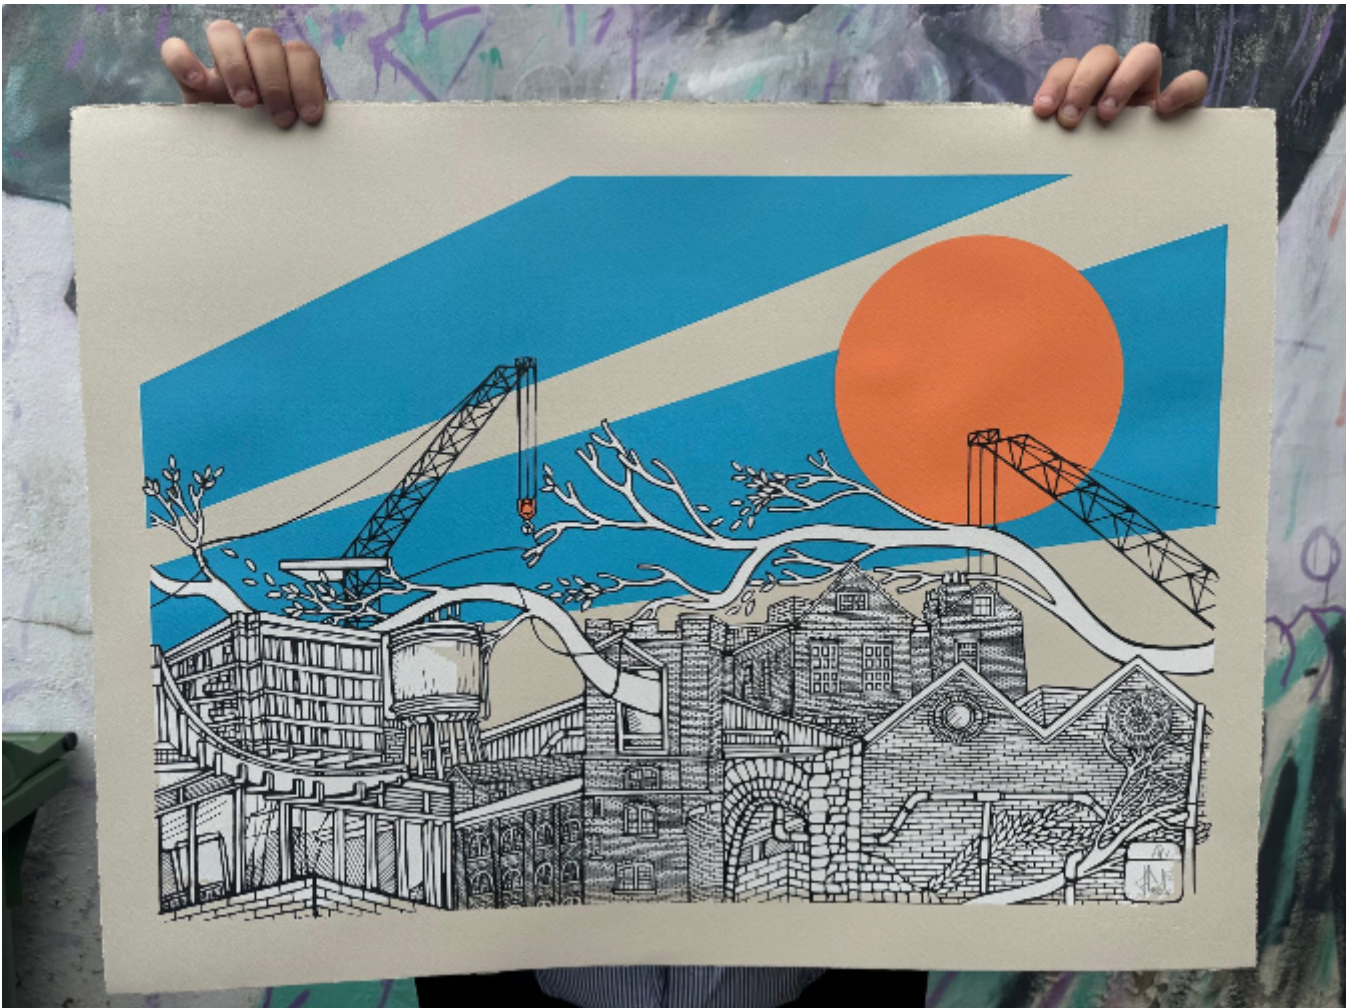

Eboracum

Jo Peel

£175

REF: 3100

Height: 56 cm (22")

Width: 76 cm (29.9")

Description

You may already be familiar with Jo's recent mural opposite Poppleton School, a stunning creation commissioned for one of our collectors over the Easter period. It was during the execution of this mural that Jo immersed herself in the rich architectural landscape of York, drawing inspiration that has culminated in her latest work, "Eboracum."

"Eboracum" is an assemblage of buildings that captured Jo's attention during her stay in the city.

4 colour screen print on 250gsm somerset velvet newsprint with deckled edge.

ED. /30

Signed by the Artist.