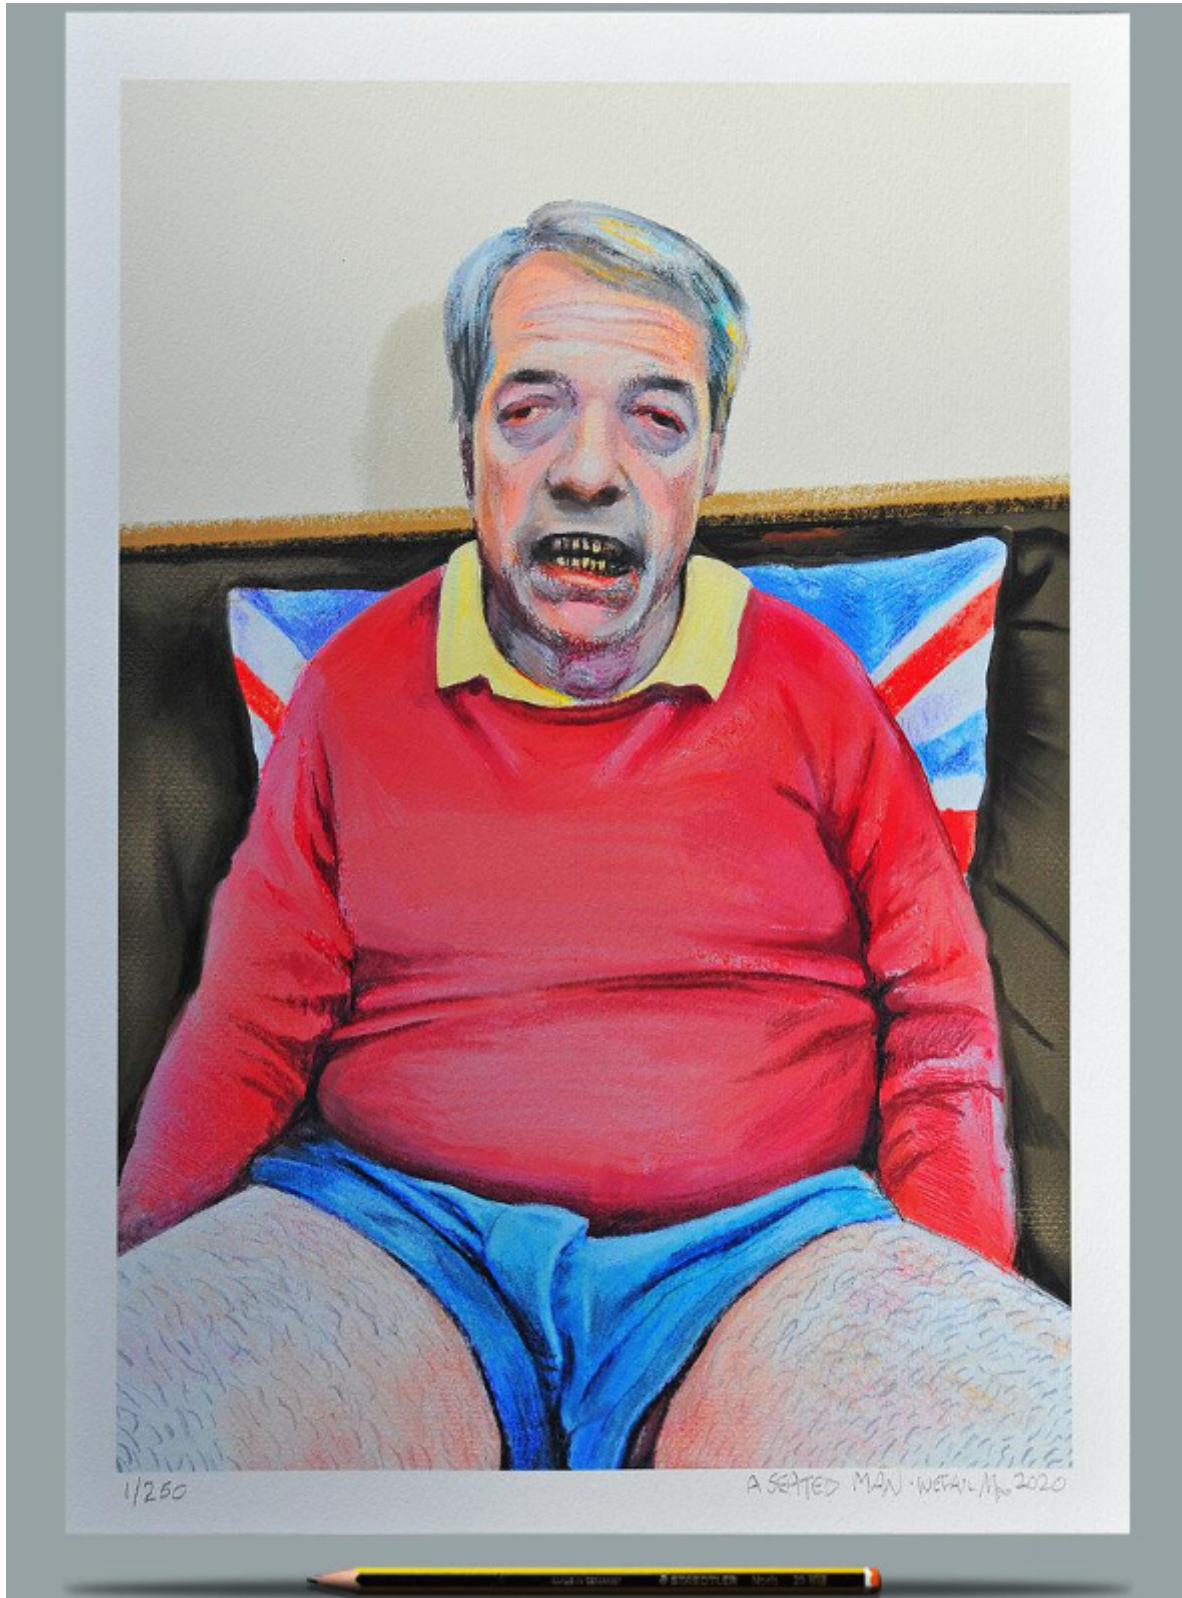

A Seated Man

Wefail

£50

REF: 1375

Height: 42 cm (16.5")

Width: 30 cm (11.8")

Description

Portrait of Nigel Farage.

A3 giclée print with dye based inks on textured 210gsm Hahnemühle Albrecht Durer paper.

ED. /250

Signed by the Artist.