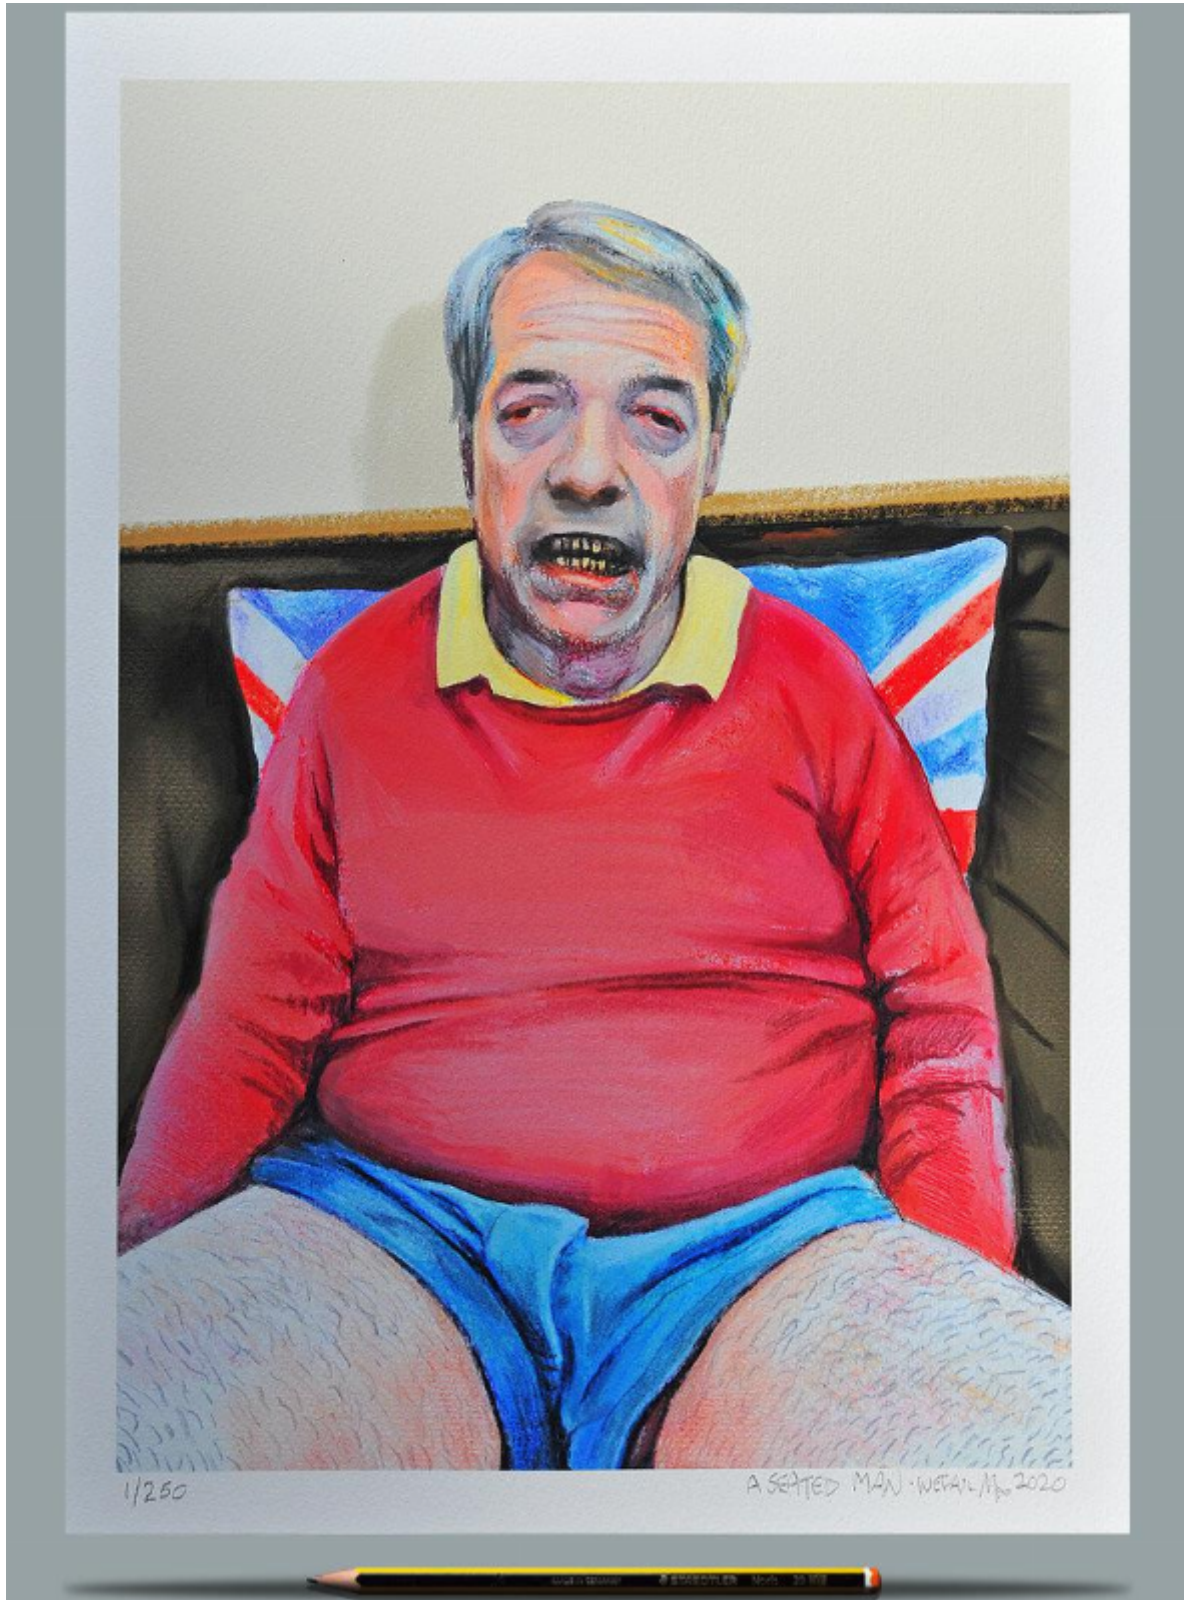

A Seated Man

Wefail

£50

REF: 1375

Height: 42 cm (16.5")

Width: 30 cm (11.8")

### Description

Portrait of Nigel Farage.

A3 giclée print with dye based inks on textured 210gsm Hahnemühle Albrecht Durer paper.

ED. /250

Signed by the Artist.