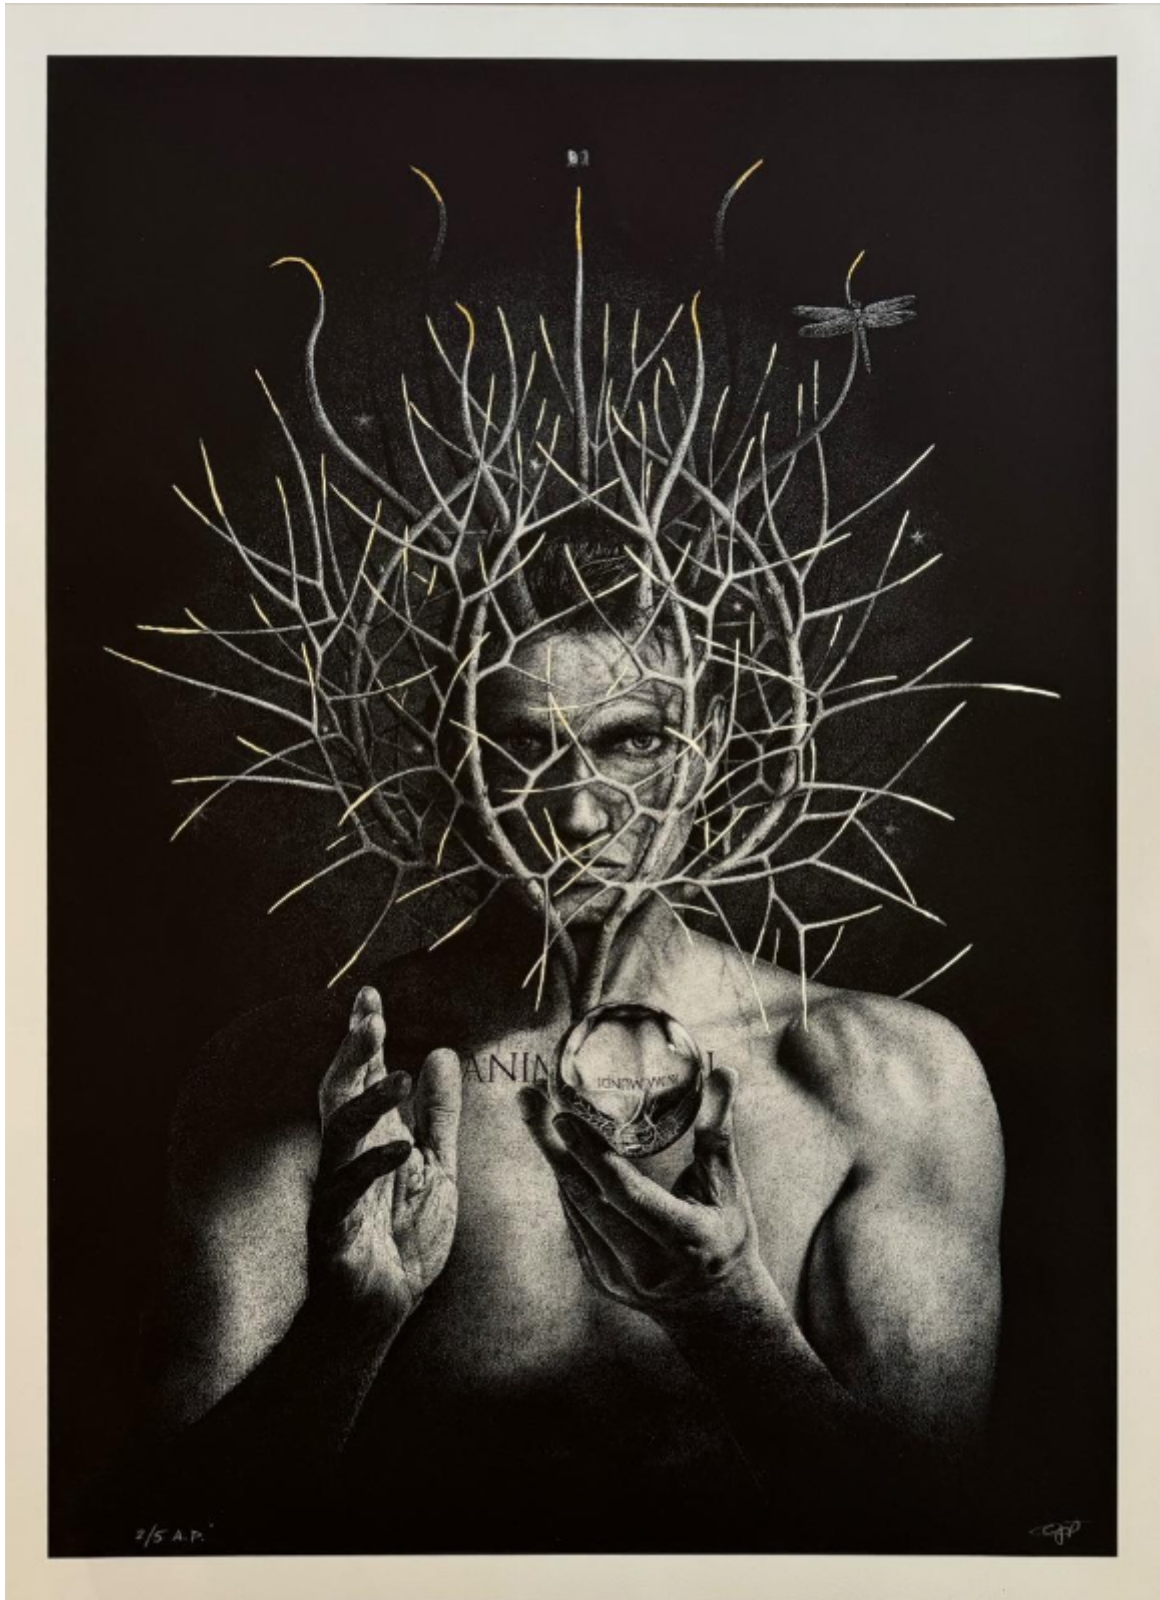

Anima Mundi (Large) - Framed
CJP

£695

REF: 3555

Height: 95 cm (37.4")

Width: 75 cm (29.5")

Description

Conservation Framed with AR70 Glass.

Special edition Giclée print on Somerset Rag, made from 100% cotton fibre using a traditional mould machine. Hand embellished with 24k Gold Leaf.

Artist Proof.

Signed by the Artist.

'Own Art' Option Available - Contact the gallery for further information.