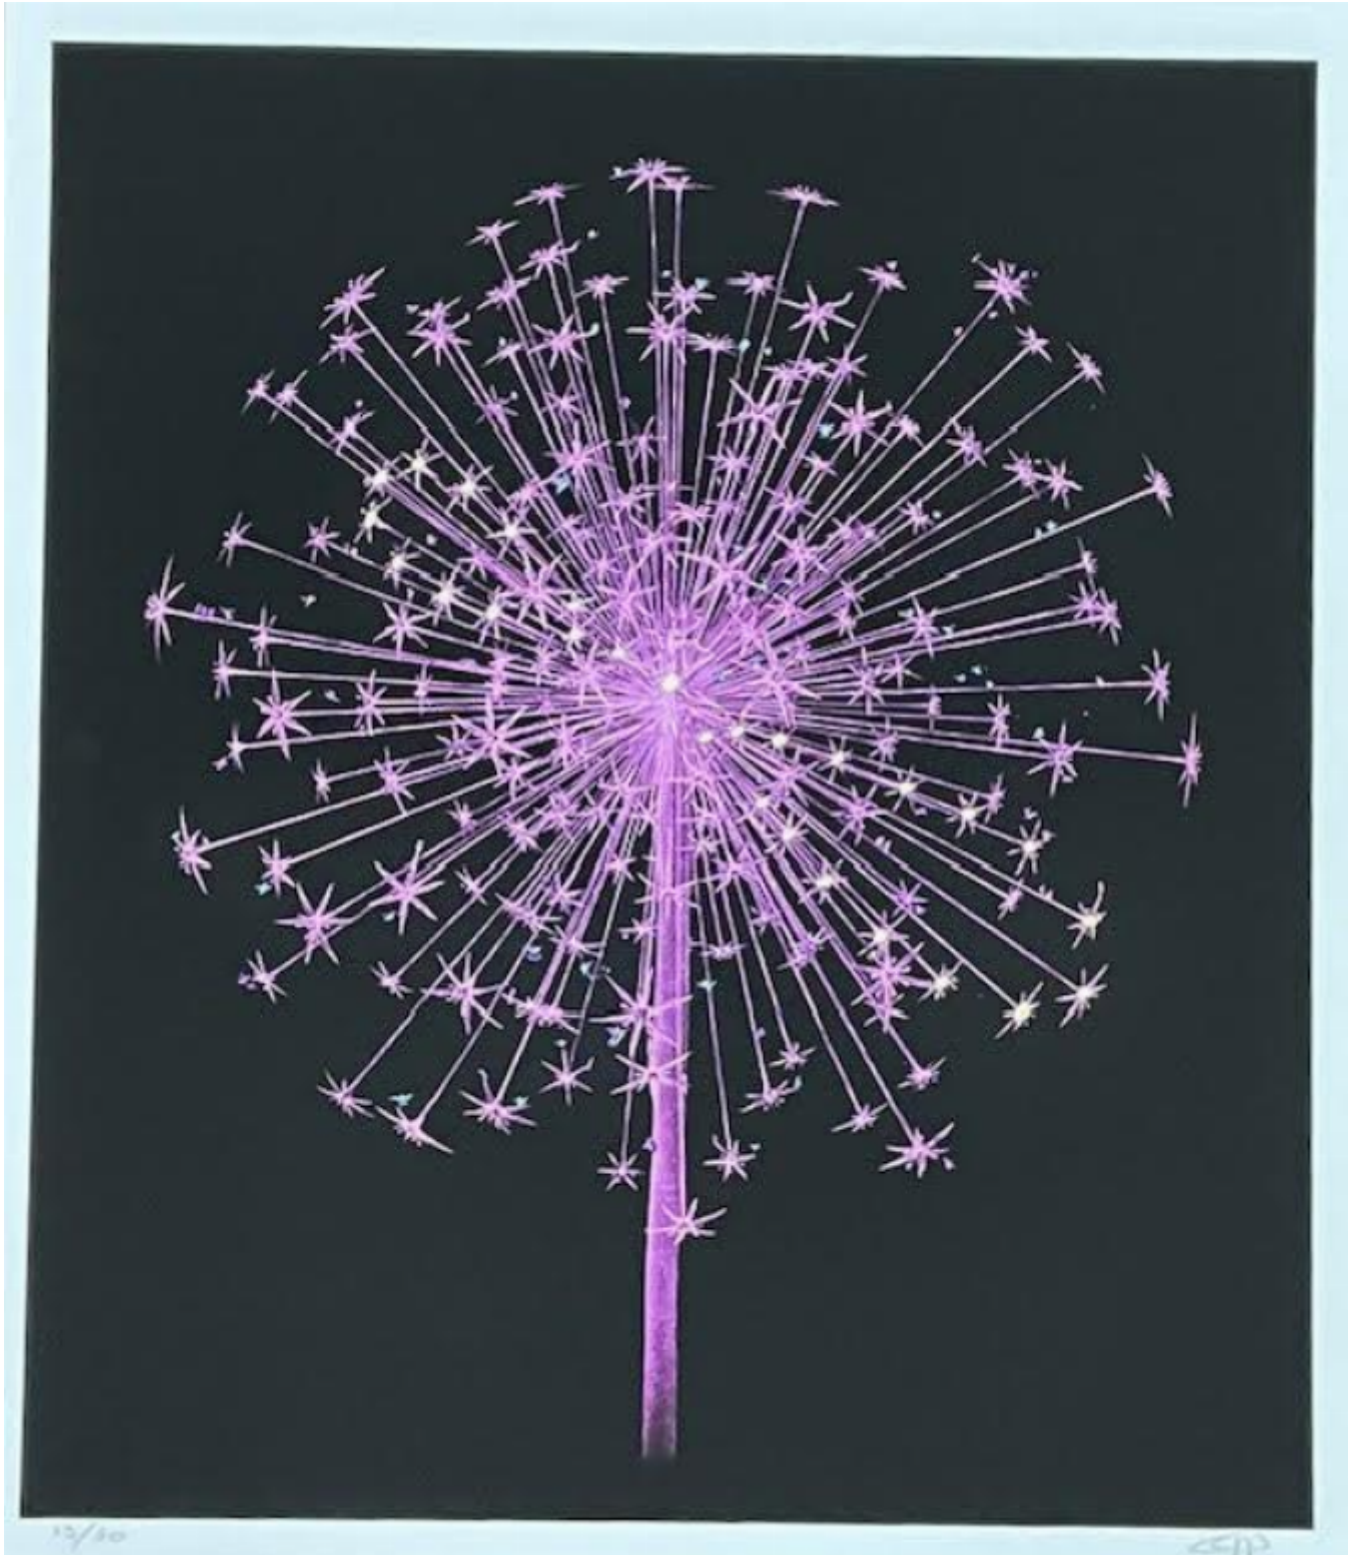

Fleur De Vie - Night Garden  
CJP

£250

REF: 2386

Height: 63 cm (24.8")

Width: 57 cm (22.4")

## Description

Special Edition Giclee on 100% cotton archival 300gsm paper, each hand finished with 24k gold leaf (highlighting the analema figure of eight pattern made by the sun through the seasons) and coloured micro-glitter on many of the 100 tiny hummingbirds within the flower fronds.